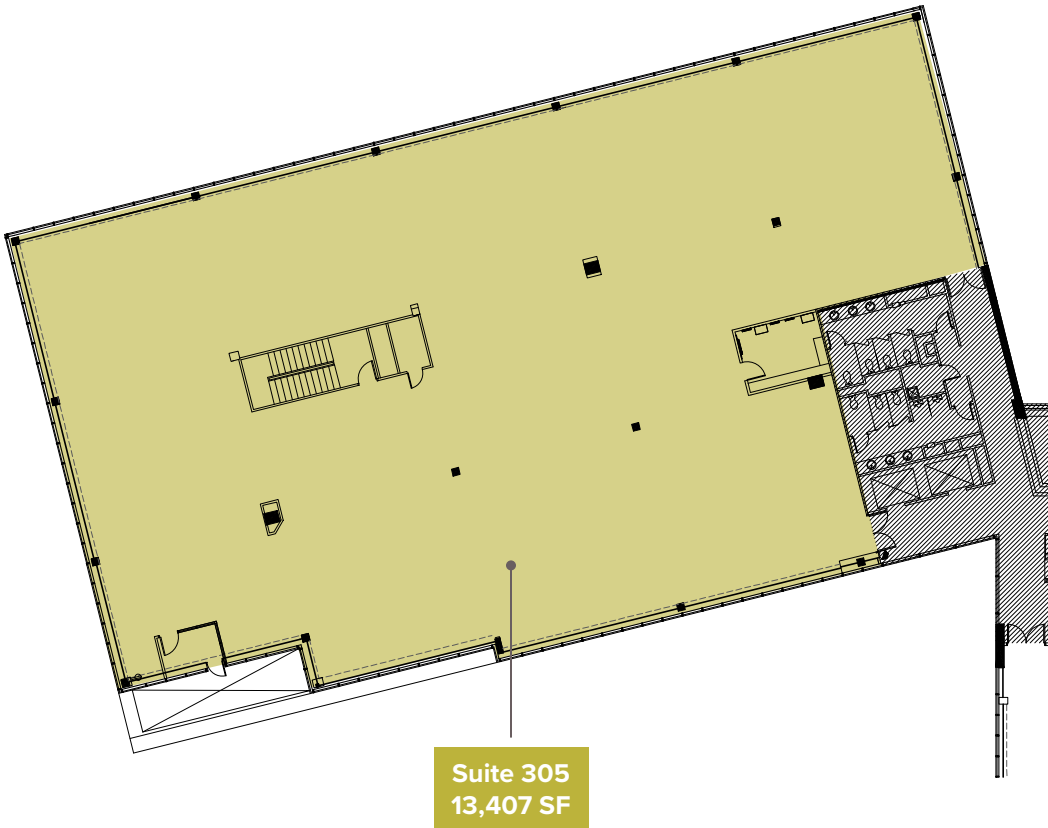

# CHESTERBROOK

**701**  
**LEE RD**

Third Floor Availabilities

Suite 305  
13,407 SF

JLL | Jones Lang LaSalle Brokerage, Inc.  
550 Swedesford Road, Suite 260  
Wayne, PA 19087

Doug Newbert  
610.249.2273  
doug.newbert@jll.com