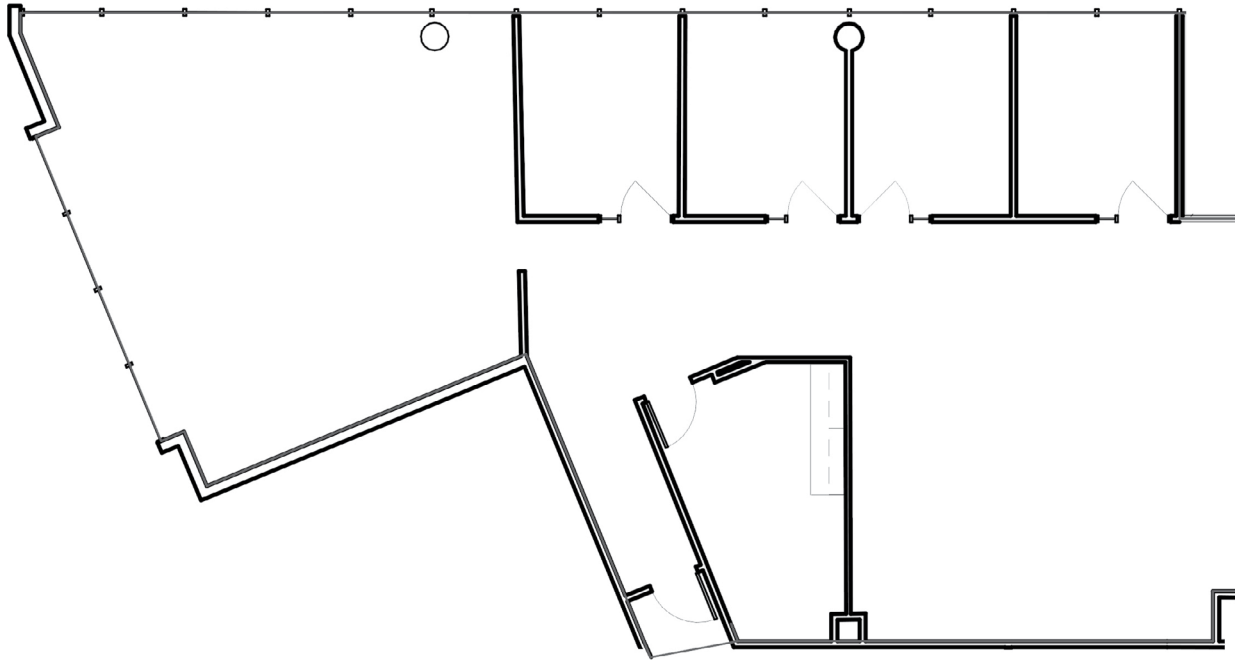

CITADEL INTERNATIONAL

5950 Hazeltine National Dr, Orlando, FL 32822

SUITE 210

2,670 RSF

FEATURES

- Large conference/training room with atrium view
- Plug & play
- Move-in ready