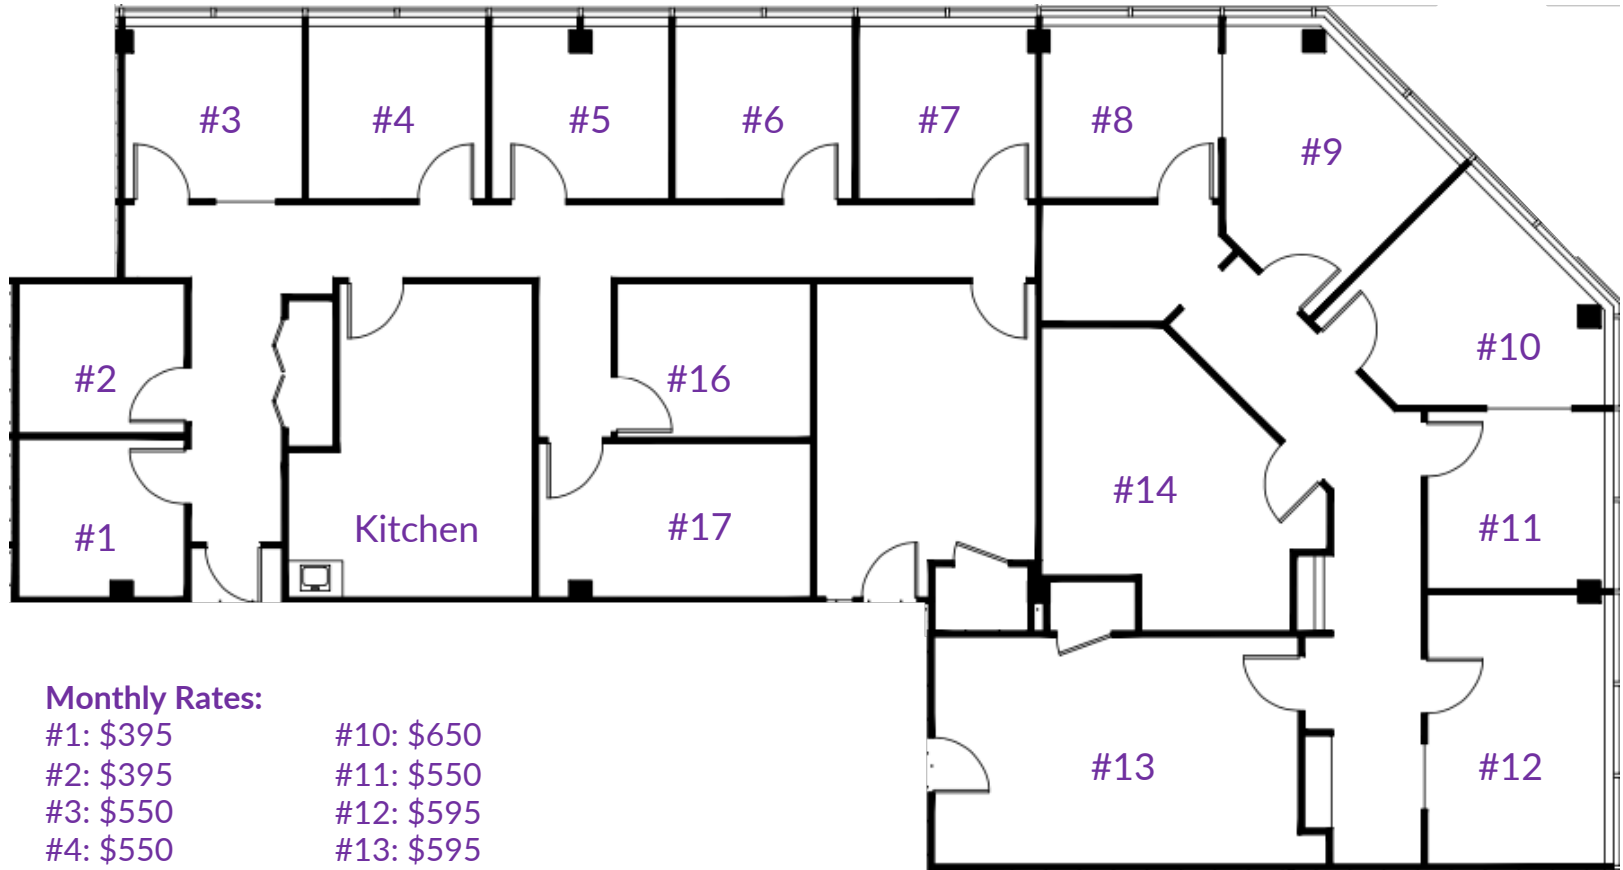

Monthly Rates:

#1: $395	#10: $650
#2: $395	#11: $550
#3: $550	#12: $595
#4: $550	#13: $595
#5: $550	#14: $495
#6: $550	#16: $395
#7: $550	#17: $395
#8: $550	
#9: $650	

LOCALWORKS ●●●

101 Lakeforest Boulevard, Gaithersburg, MD 20877