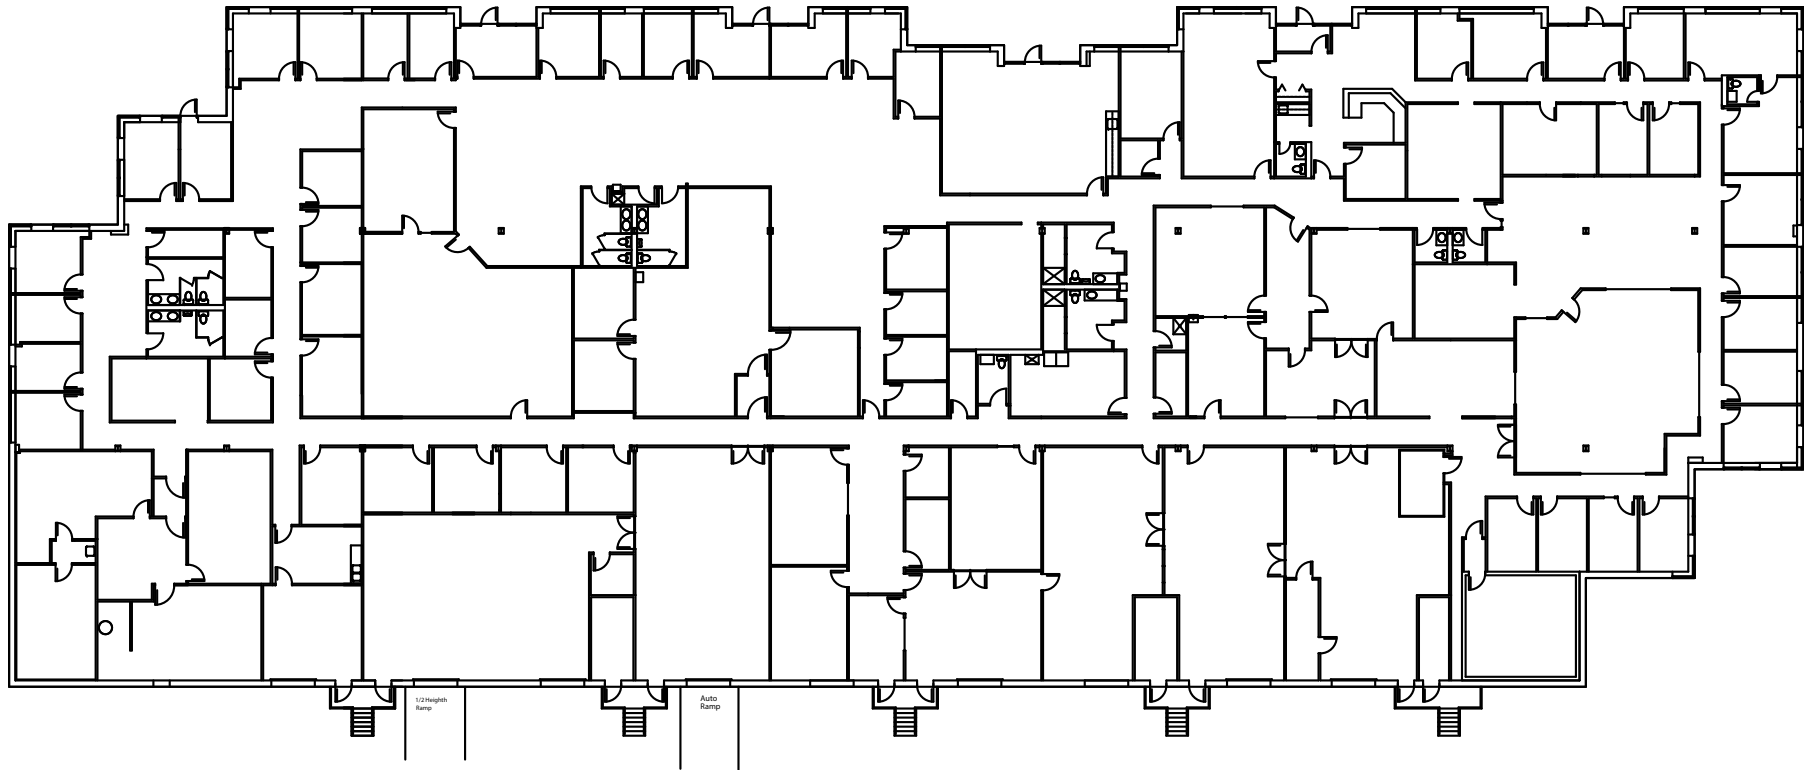

7138 Columbia Gateway Drive
Columbia, MD 21046

Suite A

38,285 RSF

KEY PLAN