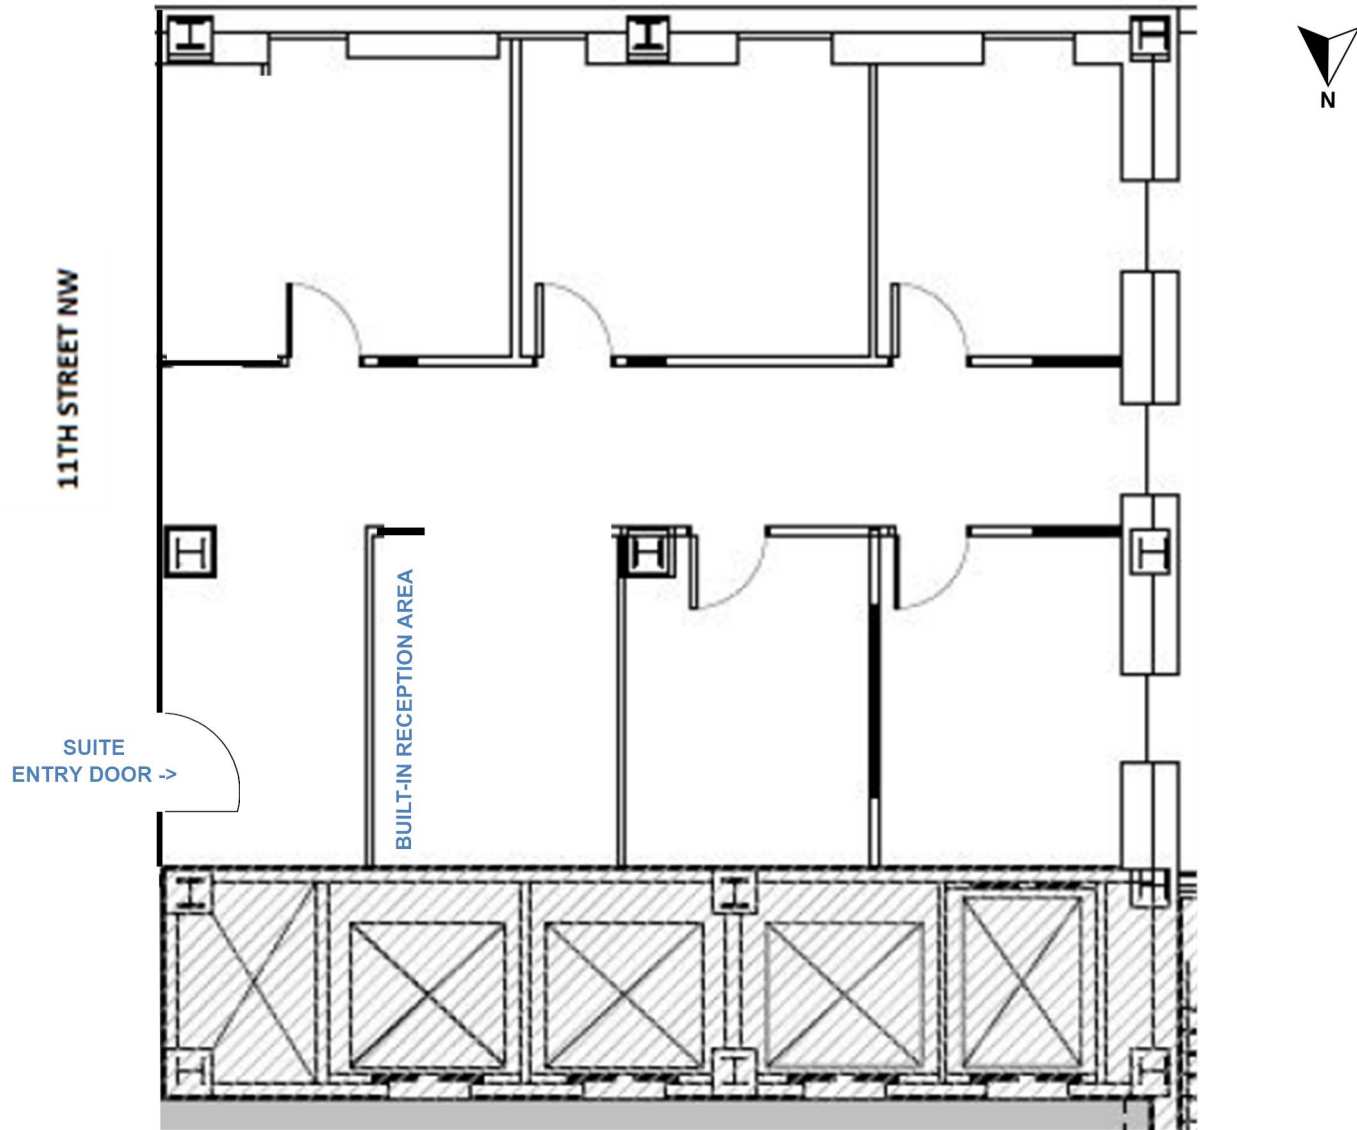

1100 H STREET NW  
SUITE 650  
1,600 RSF

NOT TO SCALE. IMAGE AND DIMENSIONS ARE APPROXIMATE AND SUBJECT TO VERIFICATION.  
2/28/24