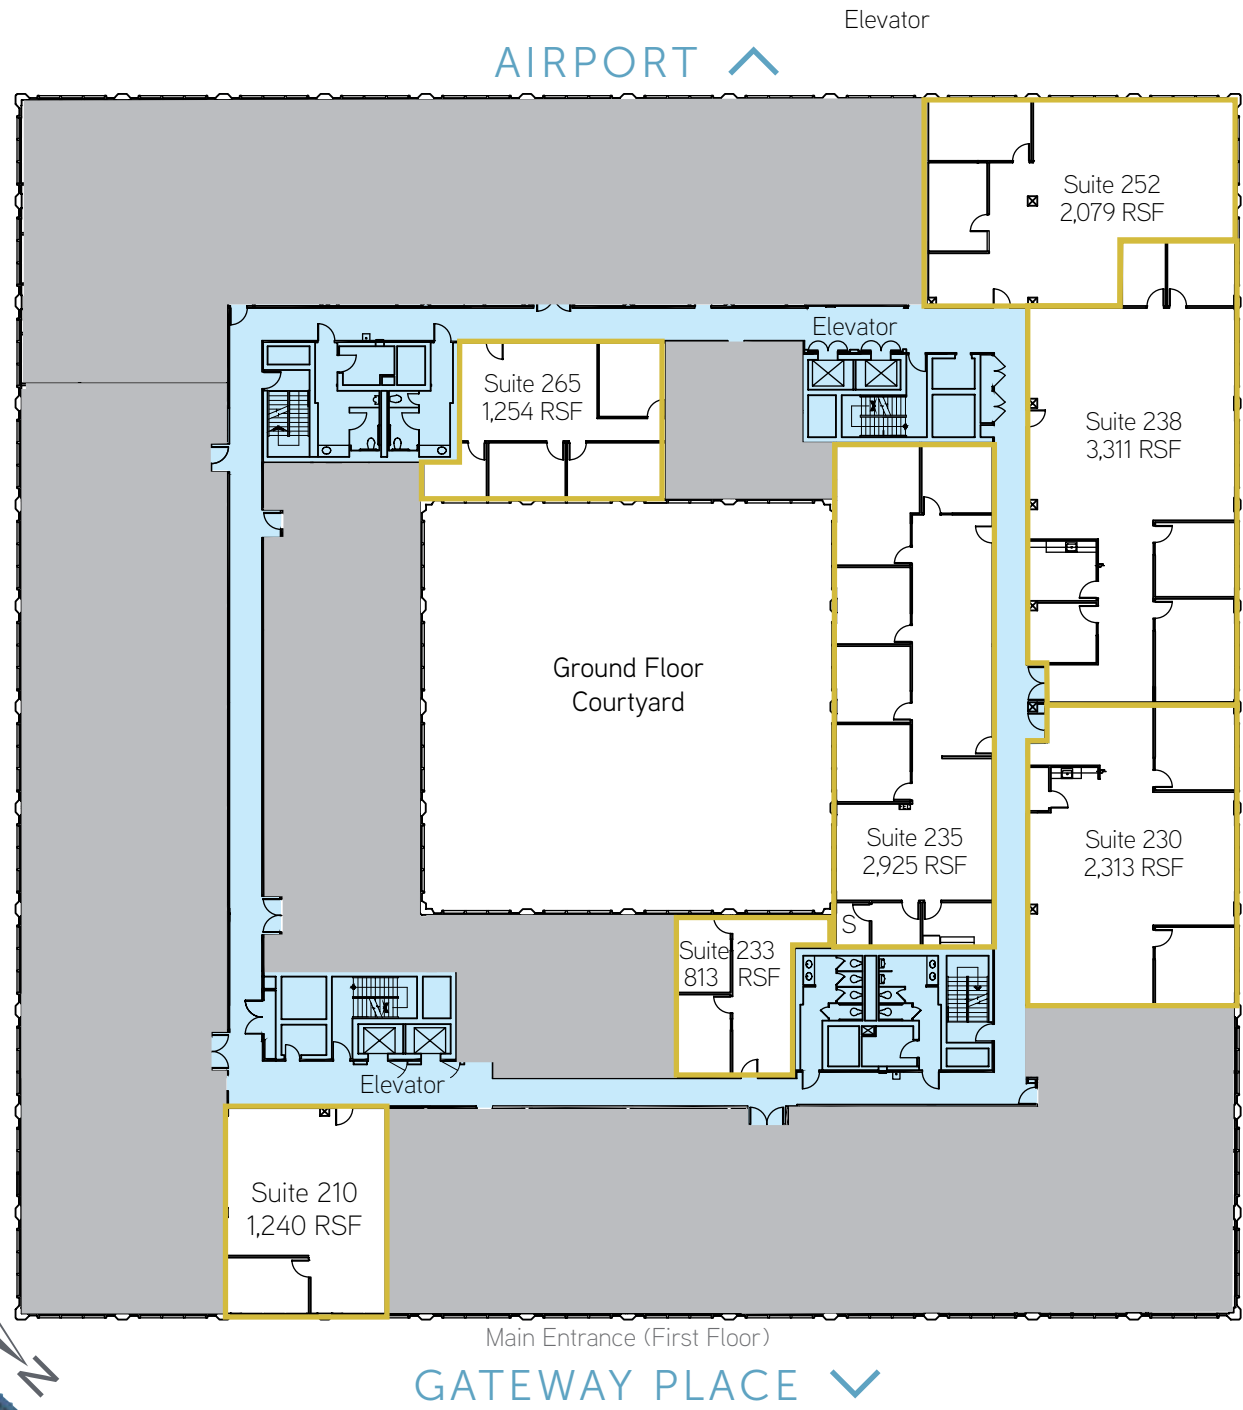

Central Silicon Valley location adjacent
to Mineta San Jose International Airport

FIRST FLOOR

SUITE 130 - 2,601 RSF

SECOND FLOOR

- SUITE 210 - 1,240 RSF
- SUITE 230 - 2,313 RSF
- SUITE 233 - 813 RSF
- SUITE 235 - 2,925 RSF
- SUITE 238 - 3,311 RSF
- SUITE 252 - 2,079 RSF
- SUITE 265 - 1,254 RSF