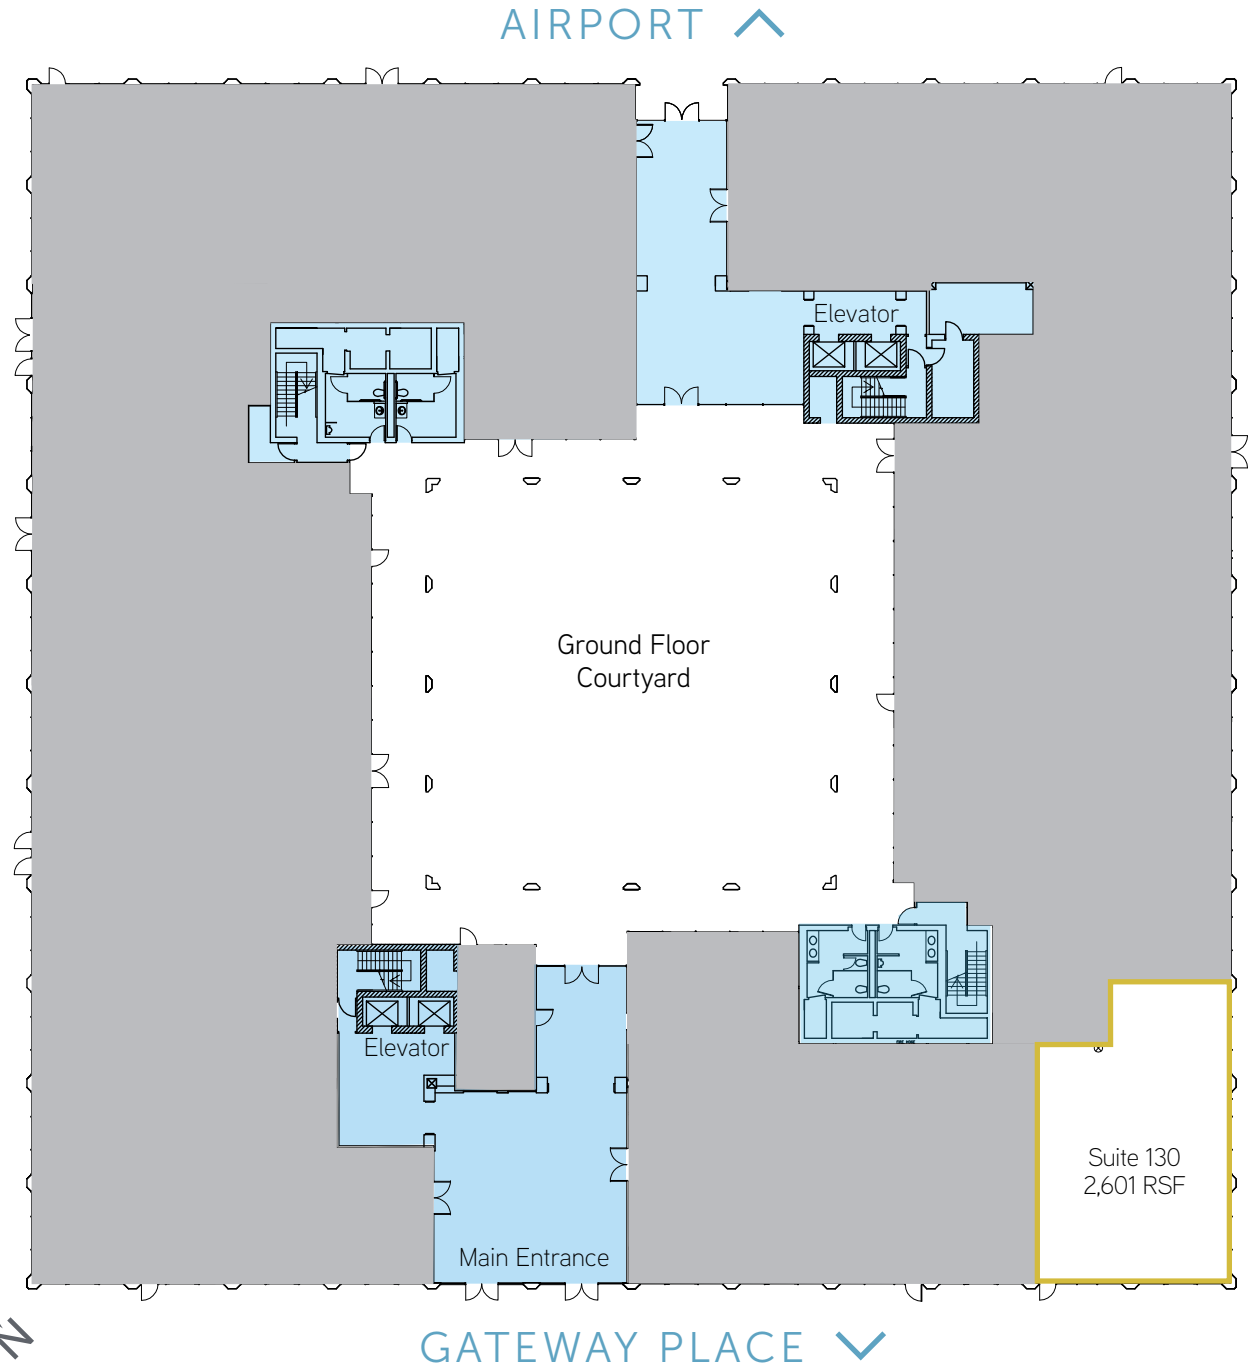

Central Silicon Valley location adjacent
to Mineta San Jose International Airport

FIRST FLOOR

SUITE 130 - 2,601 RSF

SECOND FLOOR

- SUITE 210 - 1,240 RSF
- SUITE 230 - 2,313 RSF
- SUITE 233 - 813 RSF
- SUITE 235 - 2,925 RSF
- SUITE 238 - 3,311 RSF
- SUITE 252 - 2,079 RSF
- SUITE 265 - 1,254 RSF