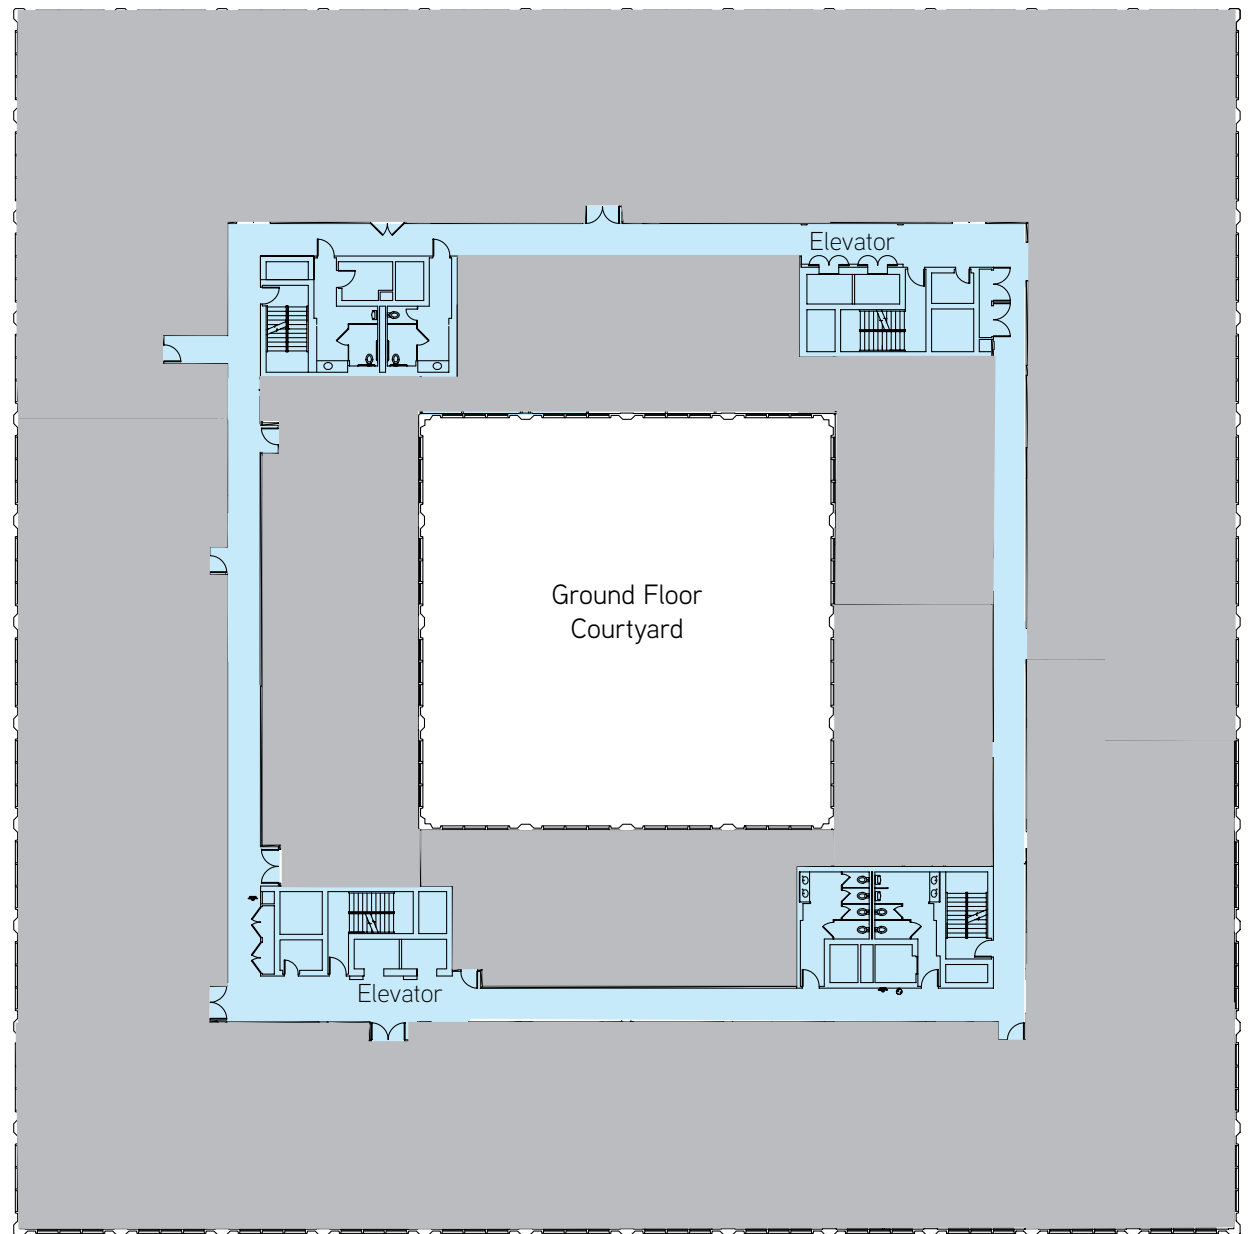

THIRD FLOOR

AIRPORT ^

Main Entrance (First Floor)

GATEWAY PLACE v