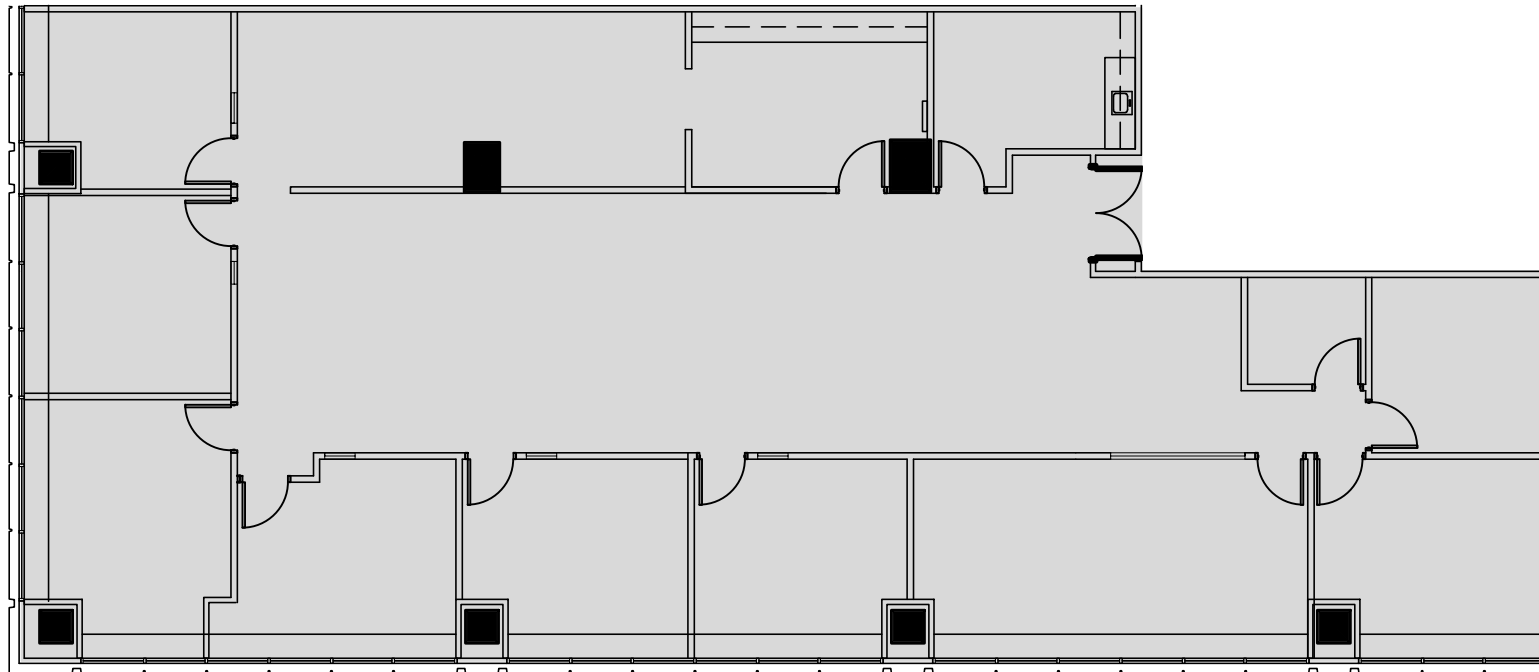

6TH FLOOR KEY PLAN

6TH FLOOR OFFICE SPACE - SUITE 600

445 HAMILTON AVENUE
WHITE PLAINS, NEW YORK 10601

SCALE: NOT TO SCALE

DATE: AUGUST 4, 2025