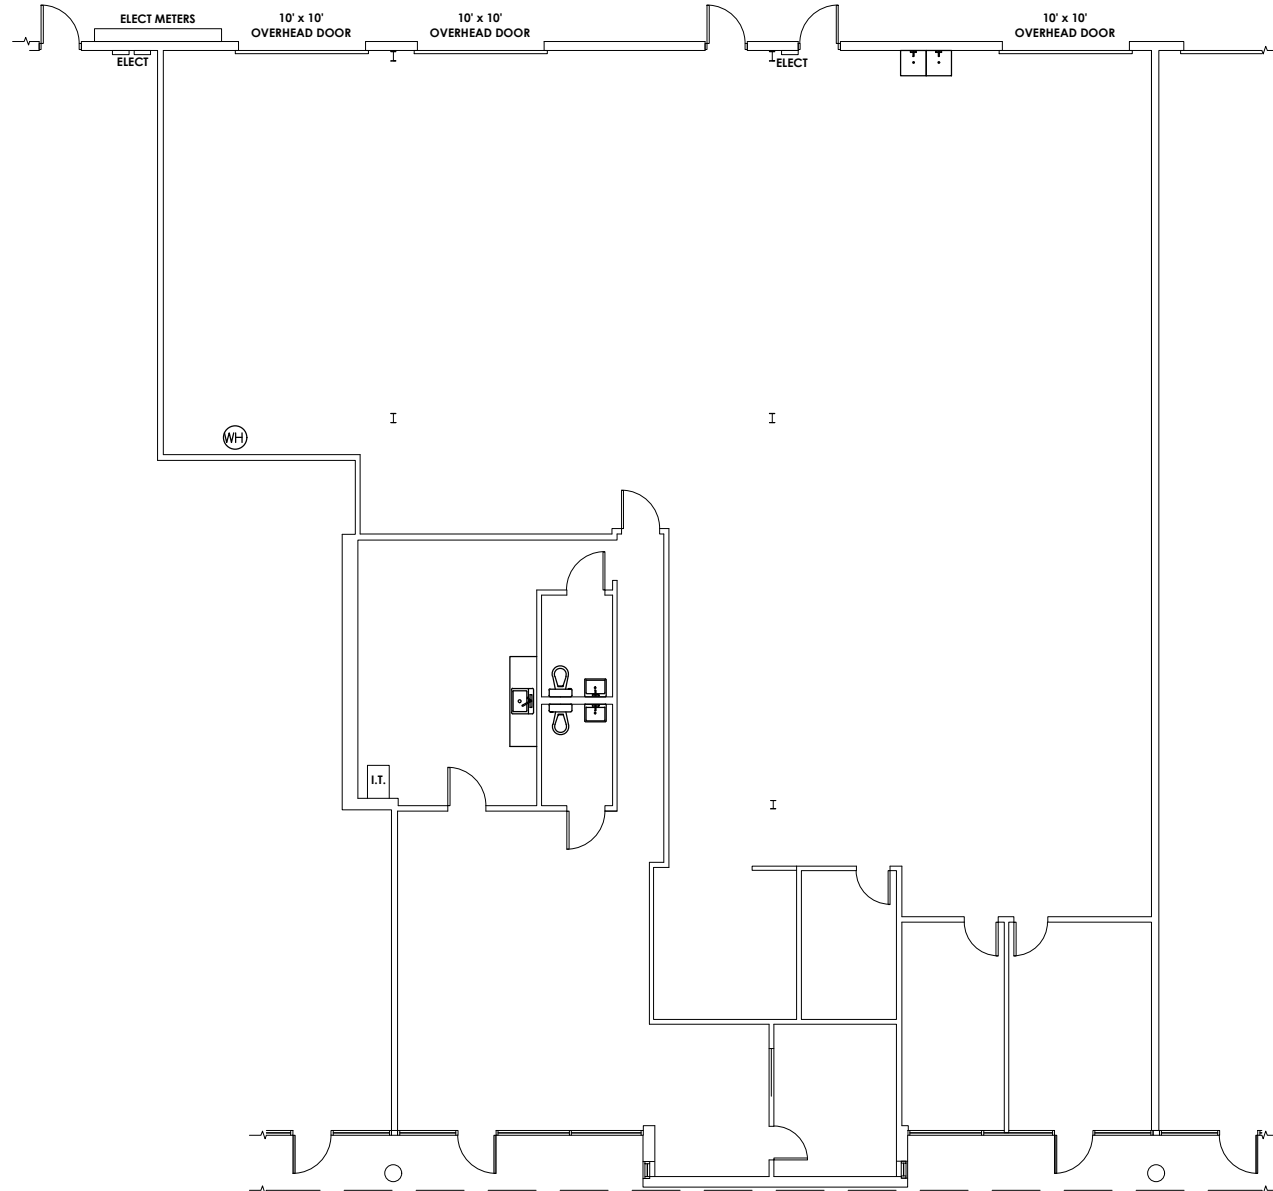

# BAY SPACE

Building: East Building

Suite: 7225B

Sheet: A-9

Scale: Not to Scale  
Sheet Size: 8.5" x 11"  
Not For Construction

Total Area - 6,085 SF

## Building Information

DECK HEIGHT:	13'-4"
CEILING HEIGHT:	8'-10"
CLEAR HEIGHT:	12'-7"
SPRINKLERED:	Yes

As Built Floor Plan for Marketing