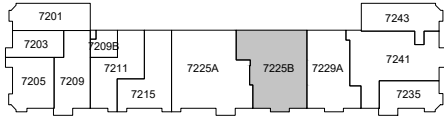

# Bryan Dairy As Built Marketing Package

7201 - 7281 Bryan Dairy Road, Largo, FL 33777

# BAY SPACE

Building: East Building

Suite: 7225B

Sheet: A-9

Scale: Not to Scale  
Sheet Size: 8.5" x 11"  
Not For Construction

Total Area - 6,085 SF