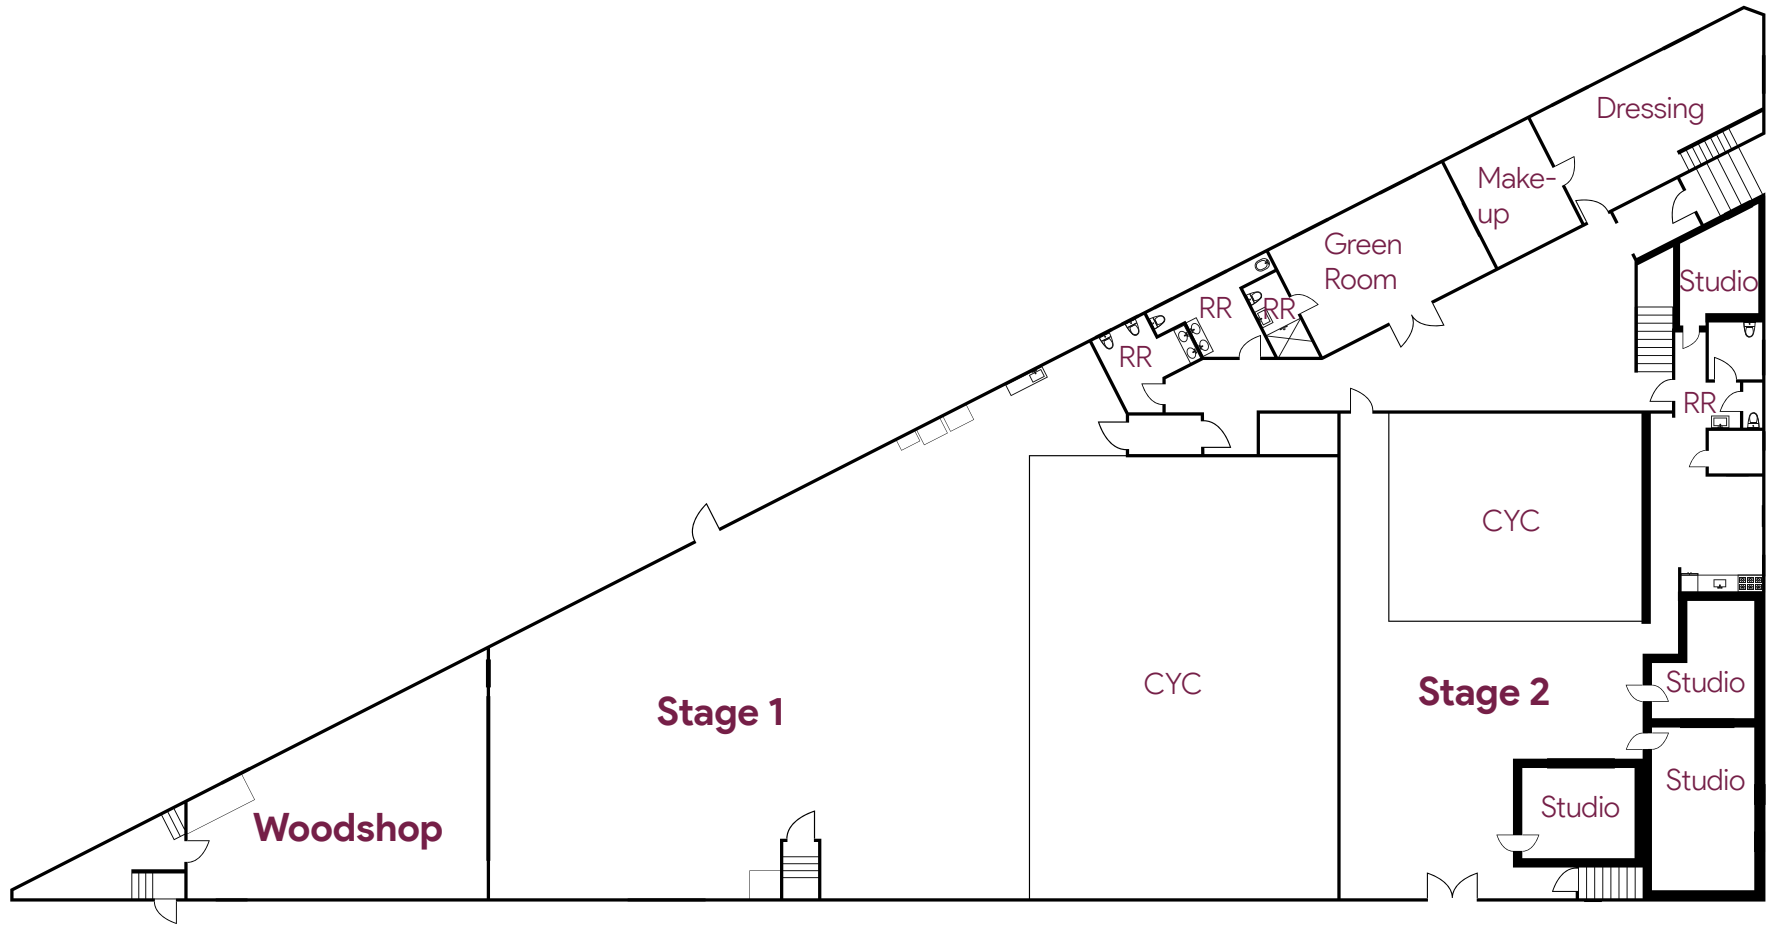

FLOOR

MAIN FLOOR

PLAN

FLOOR

SECOND FLOOR

PLAN

FOR SALE

1215 BATES AVE SILVER LAKE

INDUSTRYPARTNERS.COM

CA BRE NO. 01900833

FLOOR

BASEMENT

PLAN

FOR SALE

1215 BATES AVE SILVER LAKE

INDUSTRYPARTNERS.COM CA BRE NO. 01900833