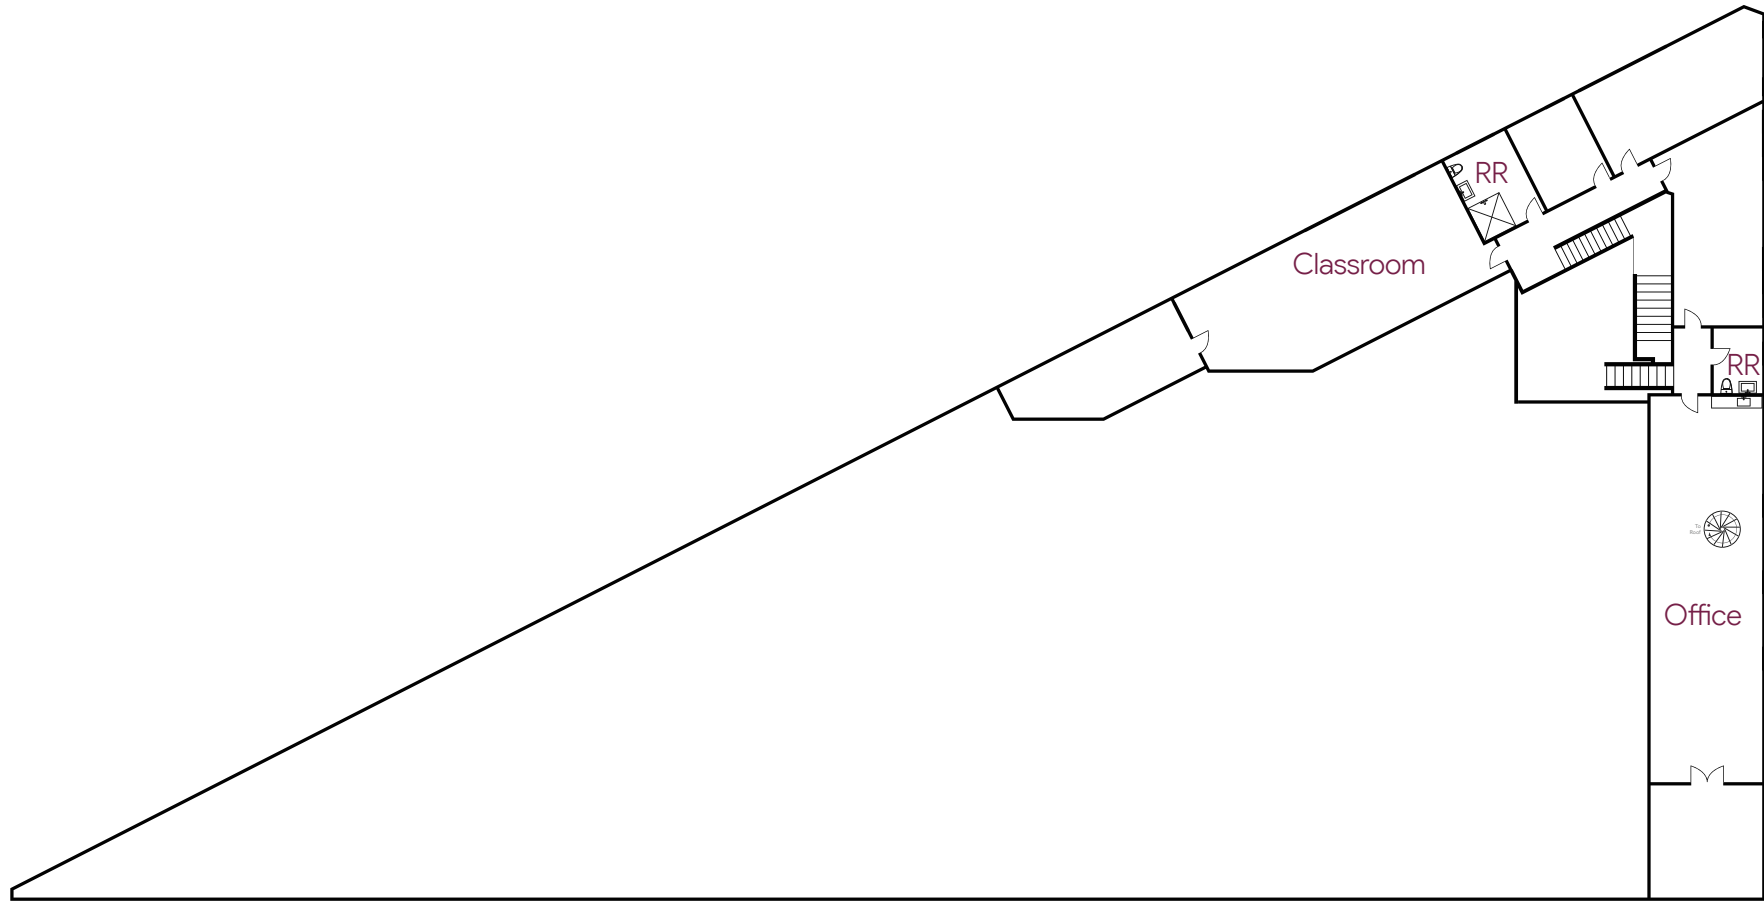

FLOOR

MAIN FLOOR

PLAN

FLOOR

SECOND FLOOR

PLAN

FOR SALE

1215 BATES AVE SILVER LAKE

INDUSTRYPARTNERS.COM

CA BRE NO. 01900833

FLOOR

BASEMENT

PLAN

FOR SALE

1215 BATES AVE SILVER LAKE

INDUSTRYPARTNERS.COM CA BRE NO. 01900833