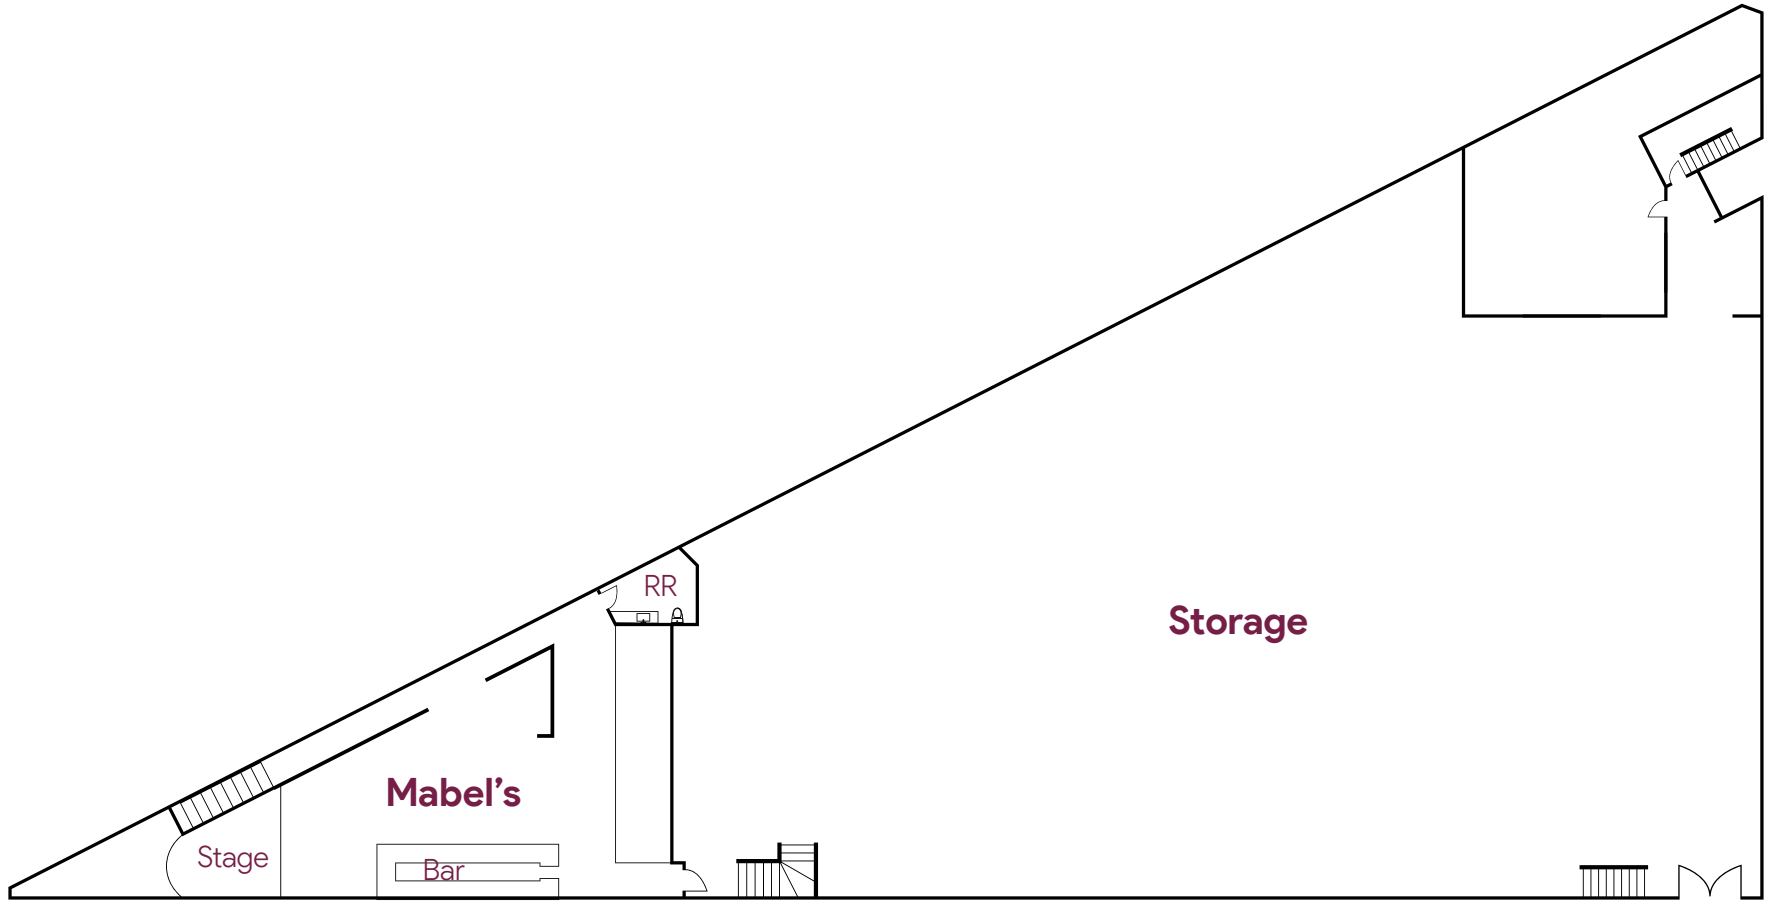

FLOOR

MAIN FLOOR

PLAN

FLOOR

SECOND FLOOR

PLAN

FOR SALE

1215 BATES AVE SILVER LAKE

INDUSTRYPARTNERS.COM

CA BRE NO. 01900833

FLOOR

BASEMENT

PLAN

FOR SALE

1215 BATES AVE SILVER LAKE

INDUSTRYPARTNERS.COM CA BRE NO. 01900833