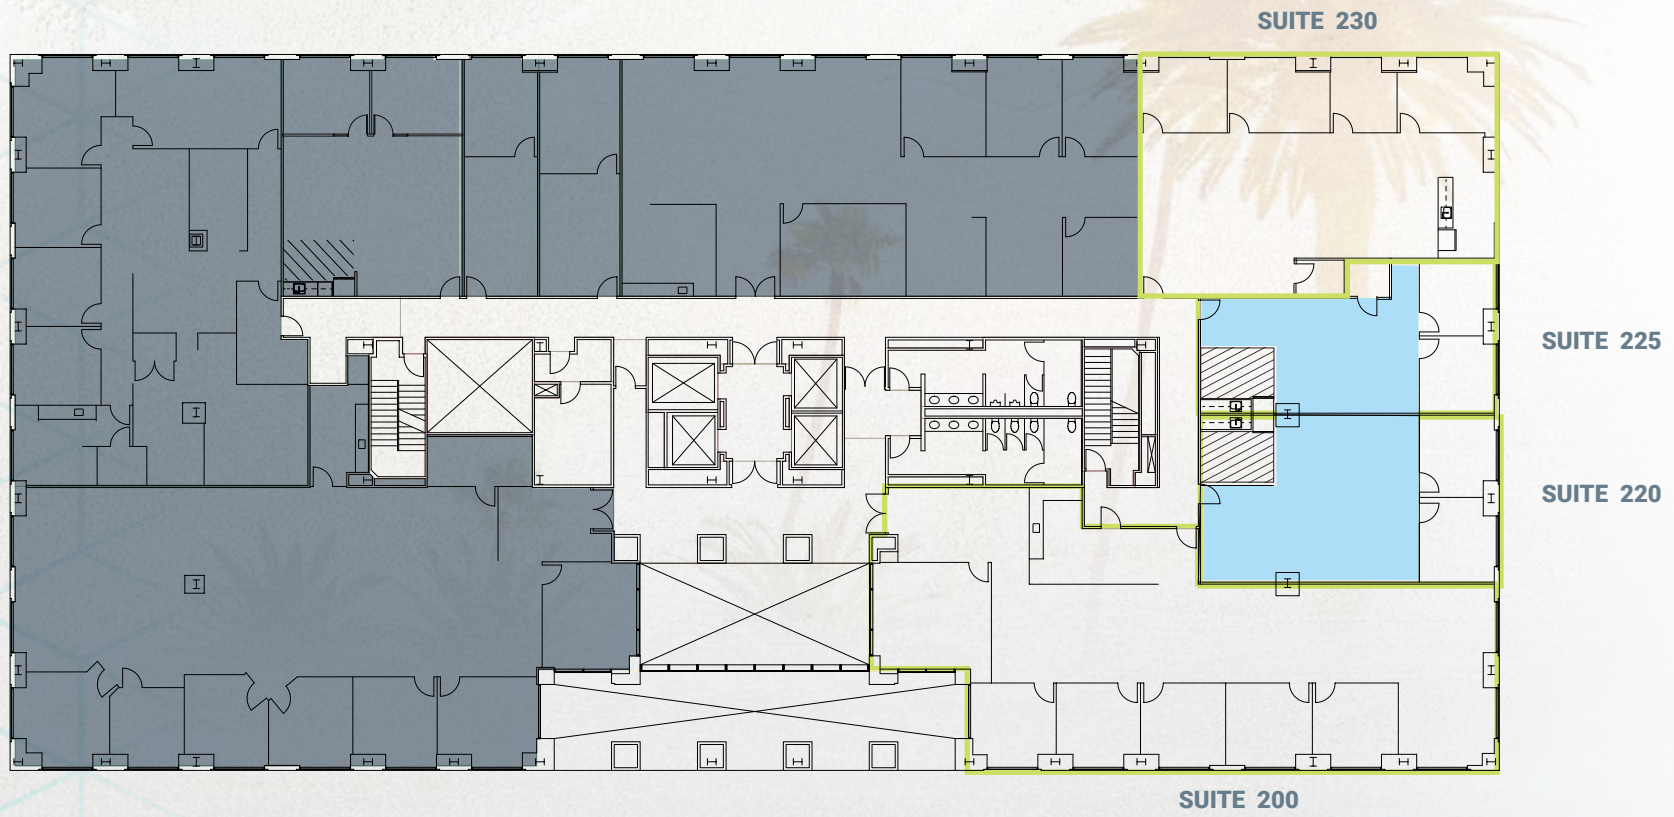

2ND FLOOR PLAN

Suite 200	Suite 220	Suite 225	Suite 230
4,062 SF	1,418 SF	1,144 SF	2,190 SF

■ Open Ceiling
 ▨ Polished Concrete