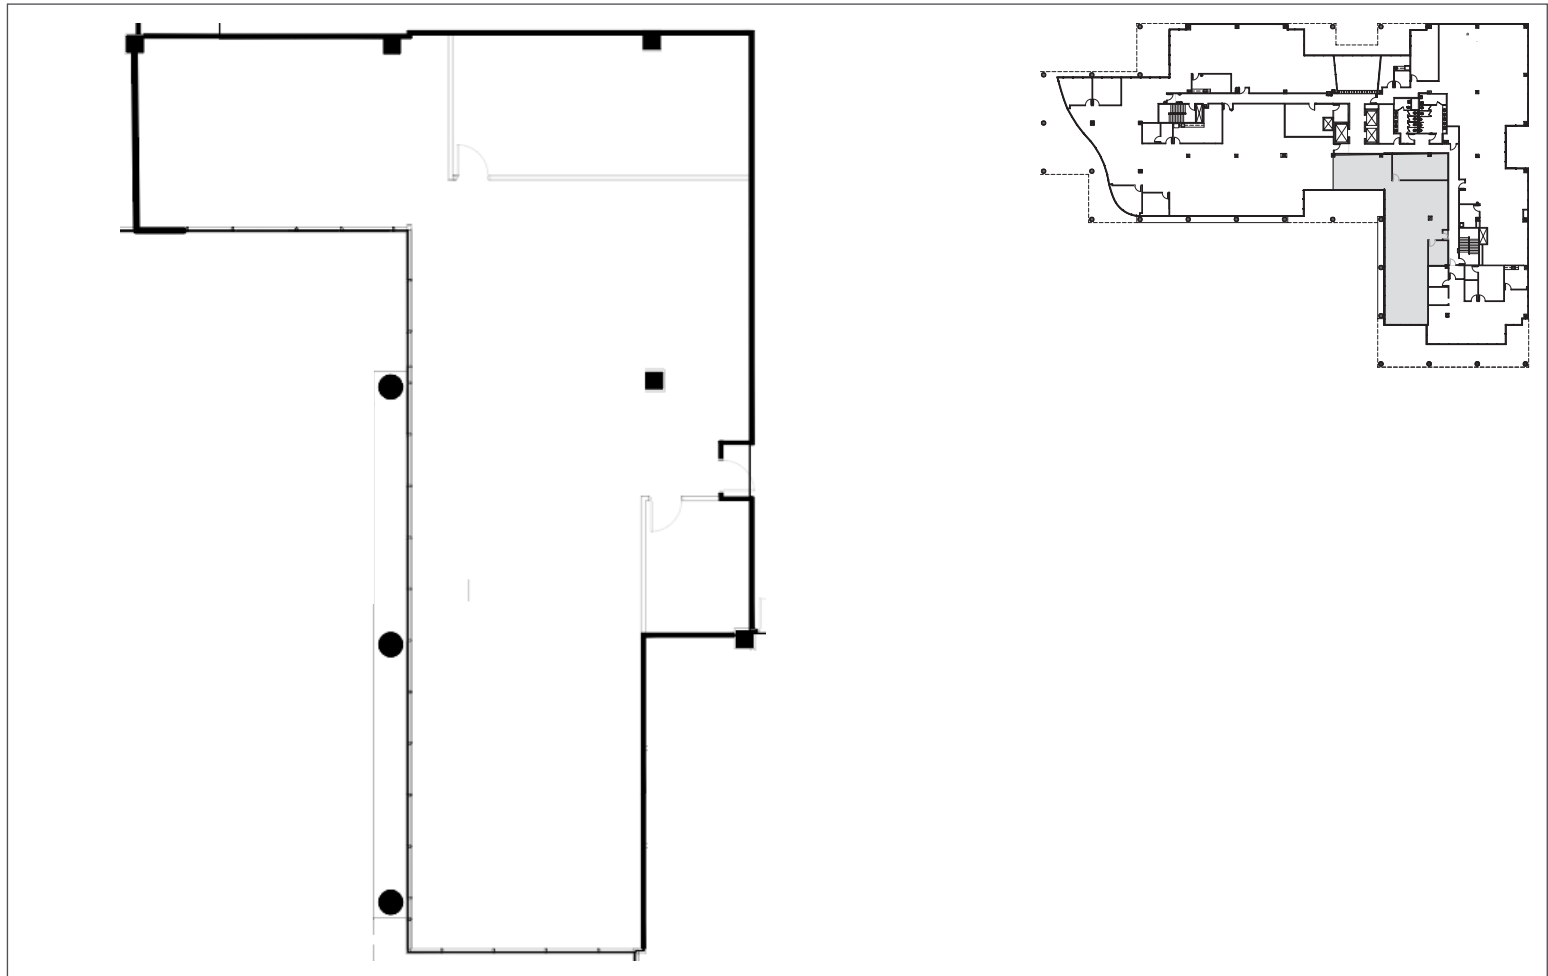

**SUITE 230**

3,700 RSF | AVAILABLE NOW

**JOHN CRIDDLE**  
Exec Vice President  
+1 561 283 5776  
john.criddle@cbre.com

**JOE FREITAS**  
First Vice President  
+1 561 512 8844  
joe.freitas@cbre.com

**MAX PAWK**  
Senior Associate  
+1 561 393 1670  
max.pawk@cbre.com