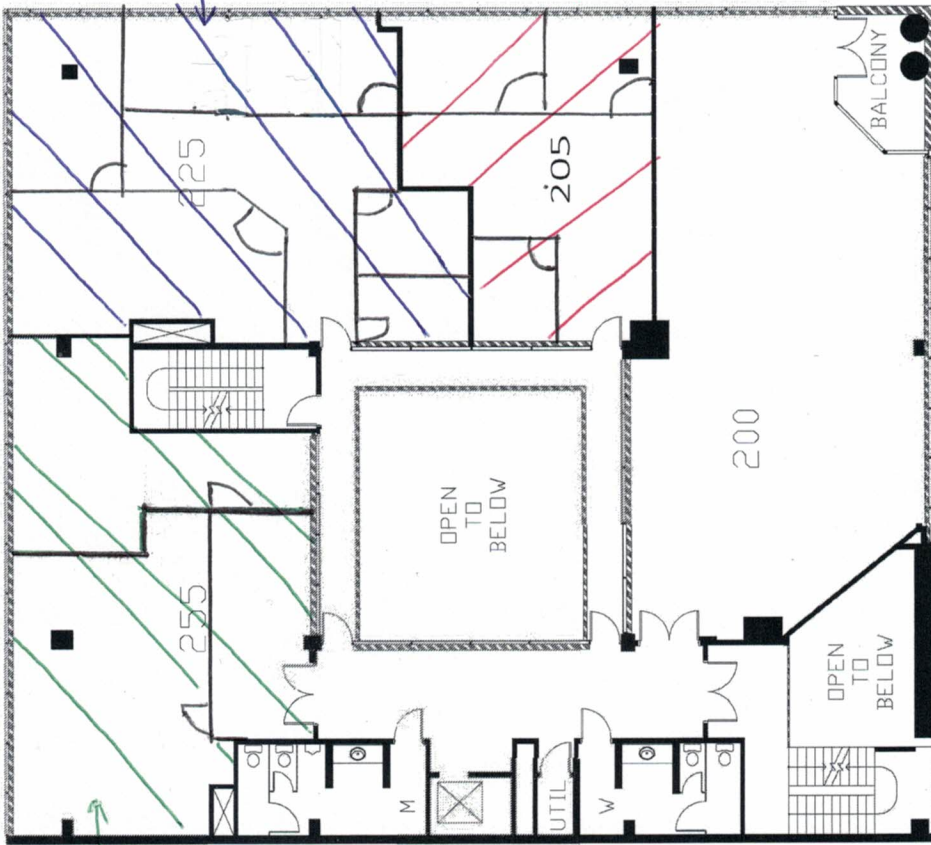

# SITE PLAN EXHIBIT: 2ND FLOOR

Suite 225: 1738 Square Feet

Suite 205: 1000 Square Feet

Suite 255: 1589 Square Feet

FLOOR 2  
17750 SHERMAN WAY  
JOB #: 2270

LOS ANGELES . DALLAS  
877.790.PACE 818.884.5300 818.884.5700

Note: Suite's can be combined according to your needs