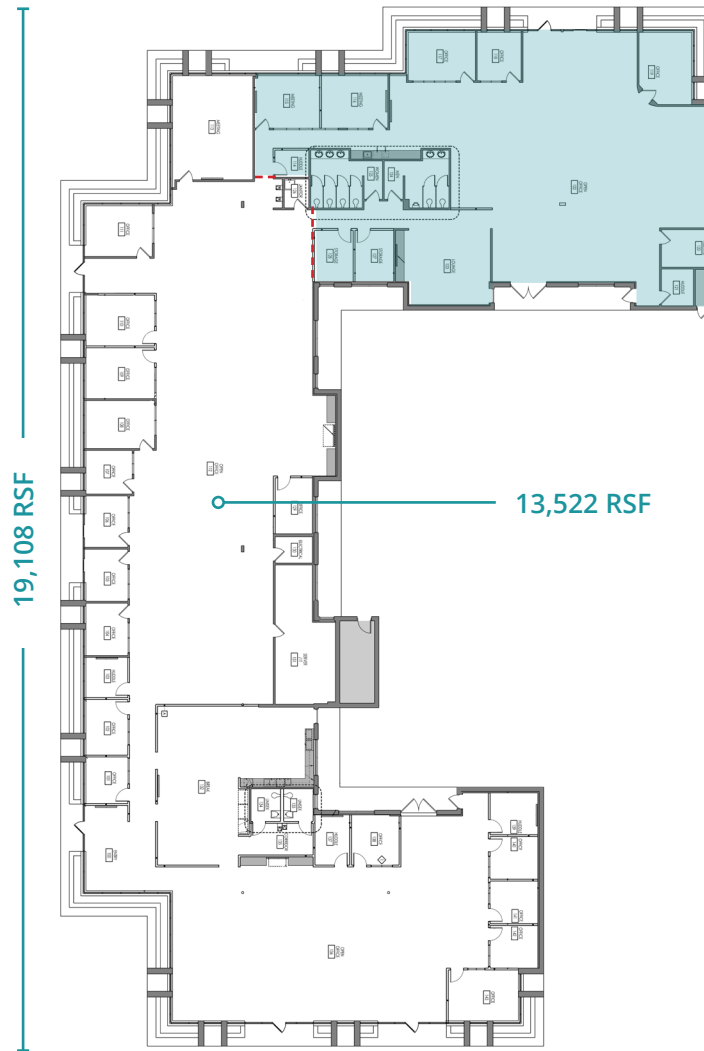

SPACE AVAILABLE

SUITE 5540: 13,522-19,108 RSF

BAY VISTA GARDENS I
5500-5596 Rio Vista Dr
Clearwater, FL 33760

No warranty or representation, expressed or implied, is made to the accuracy of information contained herein, and same is submitted subject to errors, change of price, rental or other conditions, withdrawal without notice, and to any special listing conditions imposed by our principals. PLANS NOT TO SCALE