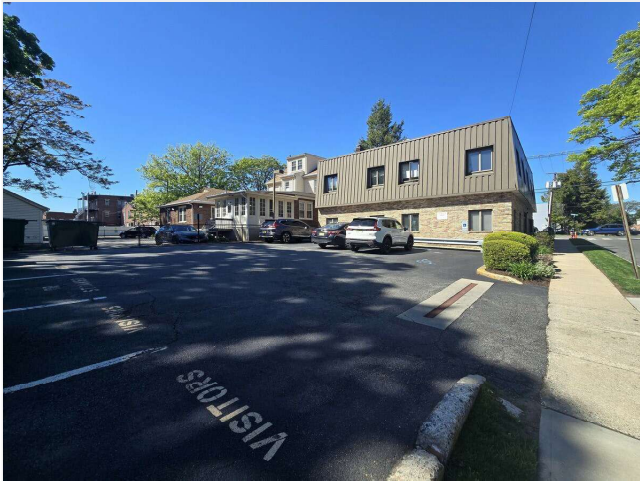

With an area of approximately 1,600 square feet, this well-maintained office is located in a four-suite building on a prominent corner lot within Nutley's dynamic business district. The layout has been designed to optimize functionality and includes:

# 359 Centre St

359 Centre St, Nutley, NJ 07110

CORNER LOT - BUSINESS DISTRICT  
OWNER USER- INVESTMENT  
RESERVED PARKING & VISITOR PARKING  
COMMUTER FRIENDLY & PUBLIC TRANSPORTATION  
PACKAGE DEAL AVAILABLE. 1 OR 2 ADDITIONAL UNITS – SAME OWNER!  
SEPARATE HVAC AND HOT WATER HEATER- Storage room in basement

# 359 Centre St

For more listing information visit  
<https://www.loopnet.com/Listing/359-Centre-St-Nutley-NJ/40483356/>

359 Centre St, Nutley, NJ 07110

# 359 Centre St

359 Centre St, Nutley, NJ 07110

Rear view parking lot