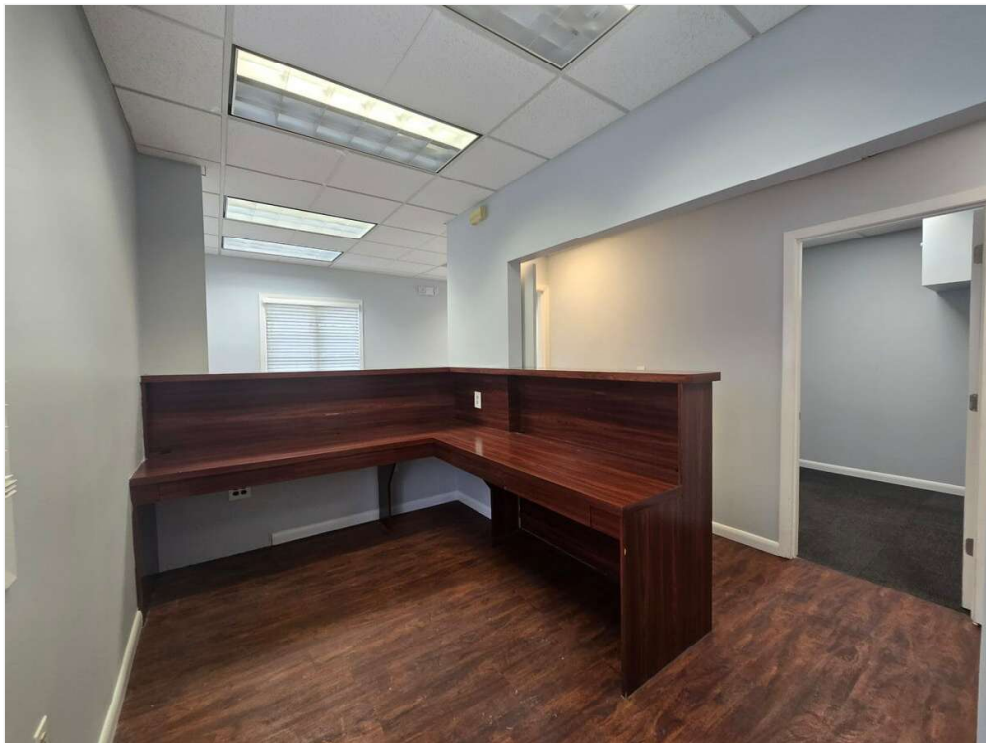

- A waiting area with a reception desk
- Three private offices (one w/separate entrance)
- Five examination rooms with sinks
- Laboratory area
- Kitchenette
- Two bathrooms (one w/ a shower)
- Condo Assoc. Fee: \$700/mo.

## Property Photos

reception desk

Office w/sep entrance

## Property Photos

exam room

office