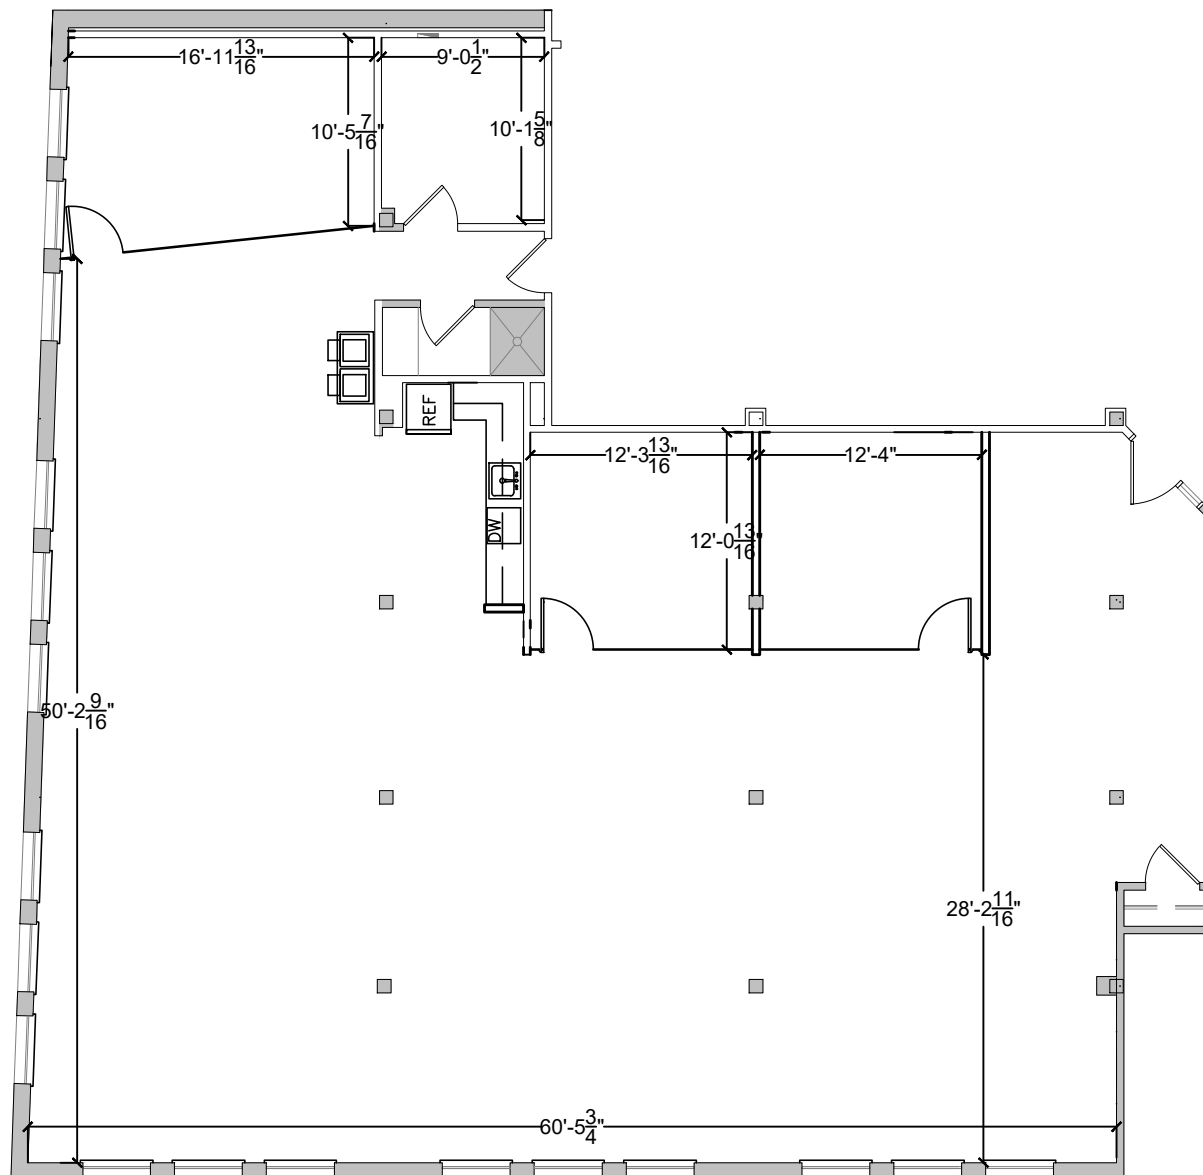

205 PORTLAND ST BOSTON, MA
SUITE 504
02114

SQUARE FOOTAGE: 4,302 RSF