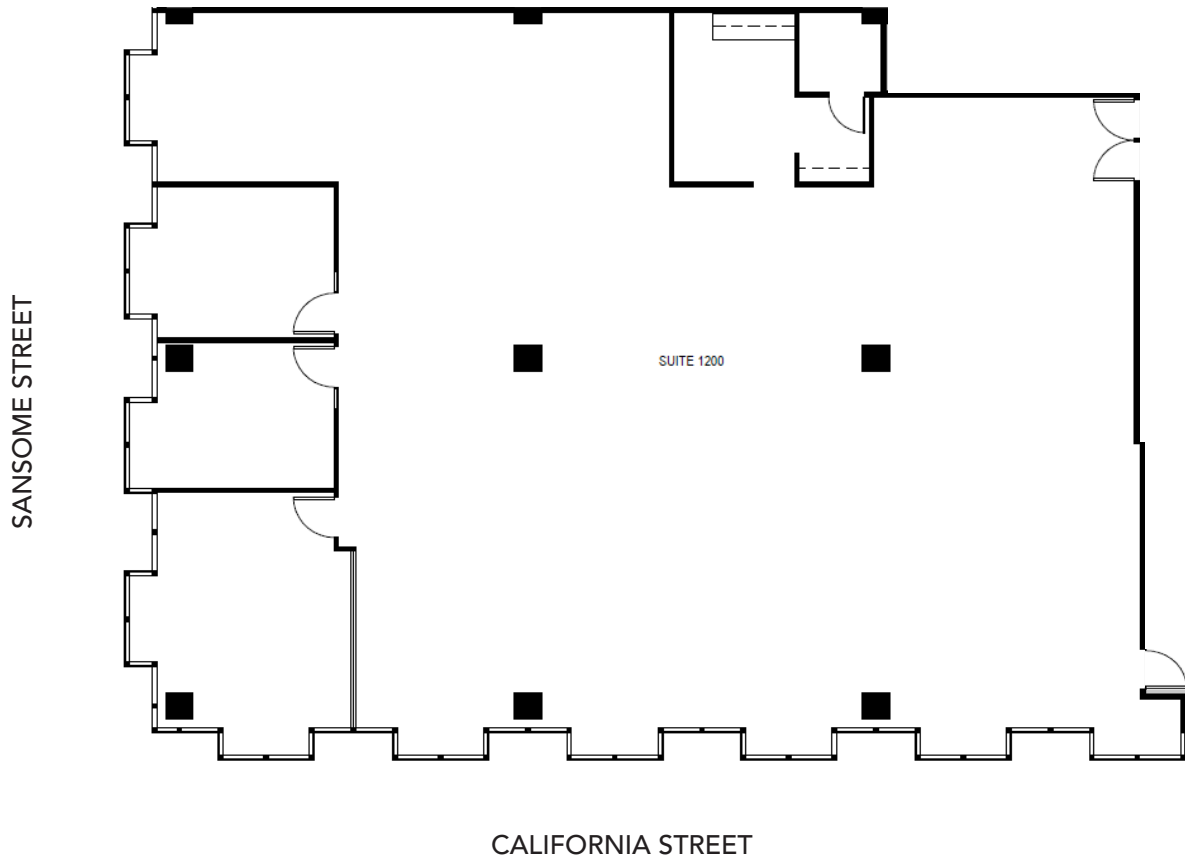

Suite 1200 - 4,871 SF

Suite 1200

Available 10/1/2026

Fully furnished

3 private offices/meeting rooms

Kitchen

Great natural light