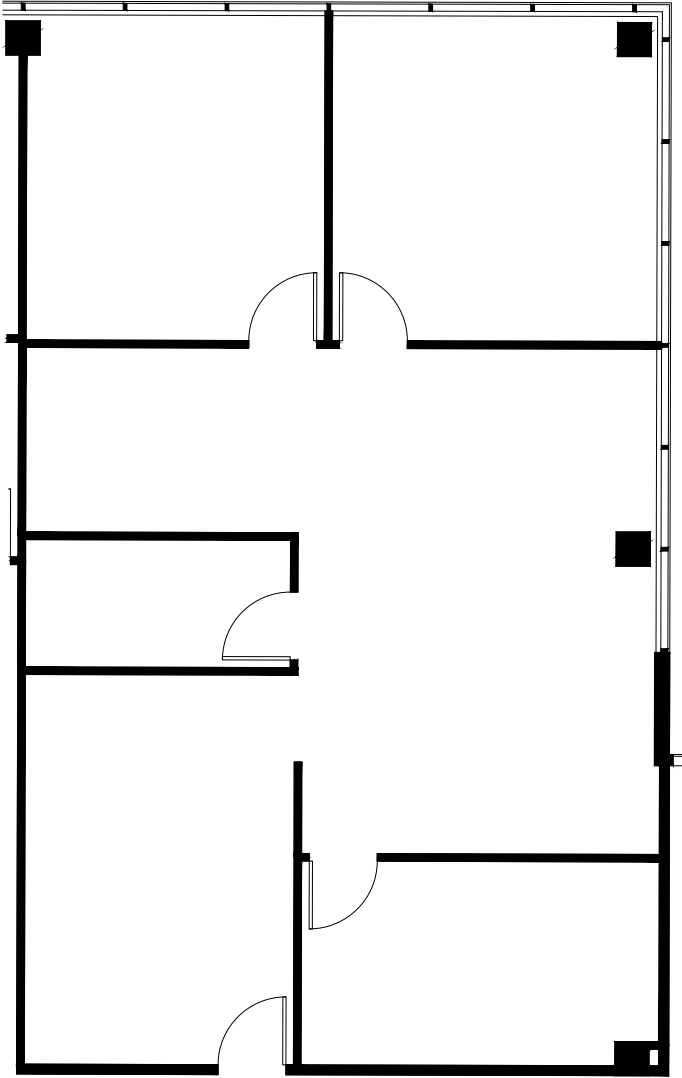

IRVINE SPECTRUM OFFICE PLAZA

15707 ROCKFIELD BLVD., IRVINE, CA

1,560 RSF
SUITE 105

Cadtronics, Inc. does not warrant that the information contained herein represents "As-Built" or existing field conditions. The Lease Outline Drawing is provided for reference purposes only. All information and conditions must be field verified by Tenant's architect and contractor.