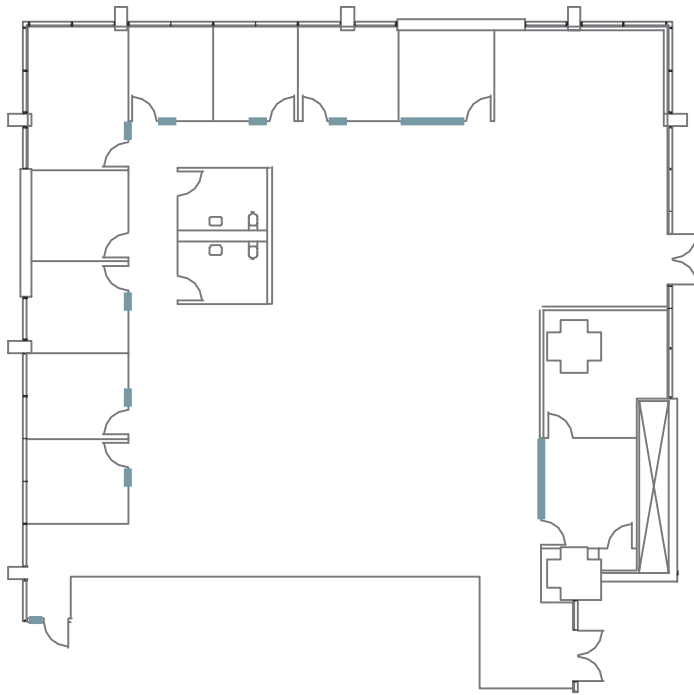

500 Newport Center Drive

SUITE 125 | 6,280 SF

CURRENT MARKET READY

Private Offices	Meeting Rooms
7	2

GLASS

HYPOTHETICAL

Private Offices	Meeting Rooms
12	2

GLASS LIGHTS HARD LID CEILING