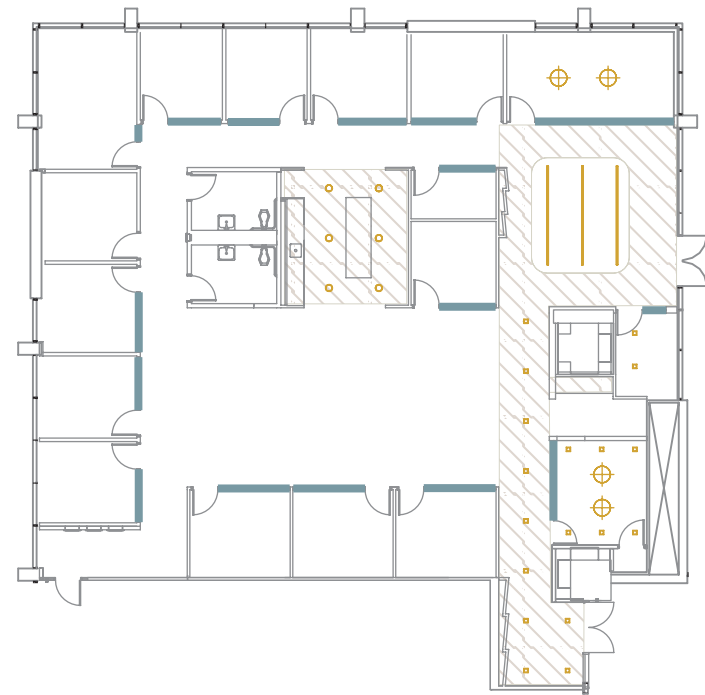

500 Newport Center Drive

SUITE 125 | 6,280 SF

CURRENT MARKET READY

Private Offices	Meeting Rooms
7	2

GLASS

HYPOTHETICAL

Private Offices	Meeting Rooms
12	2

GLASS LIGHTS HARD LID CEILING