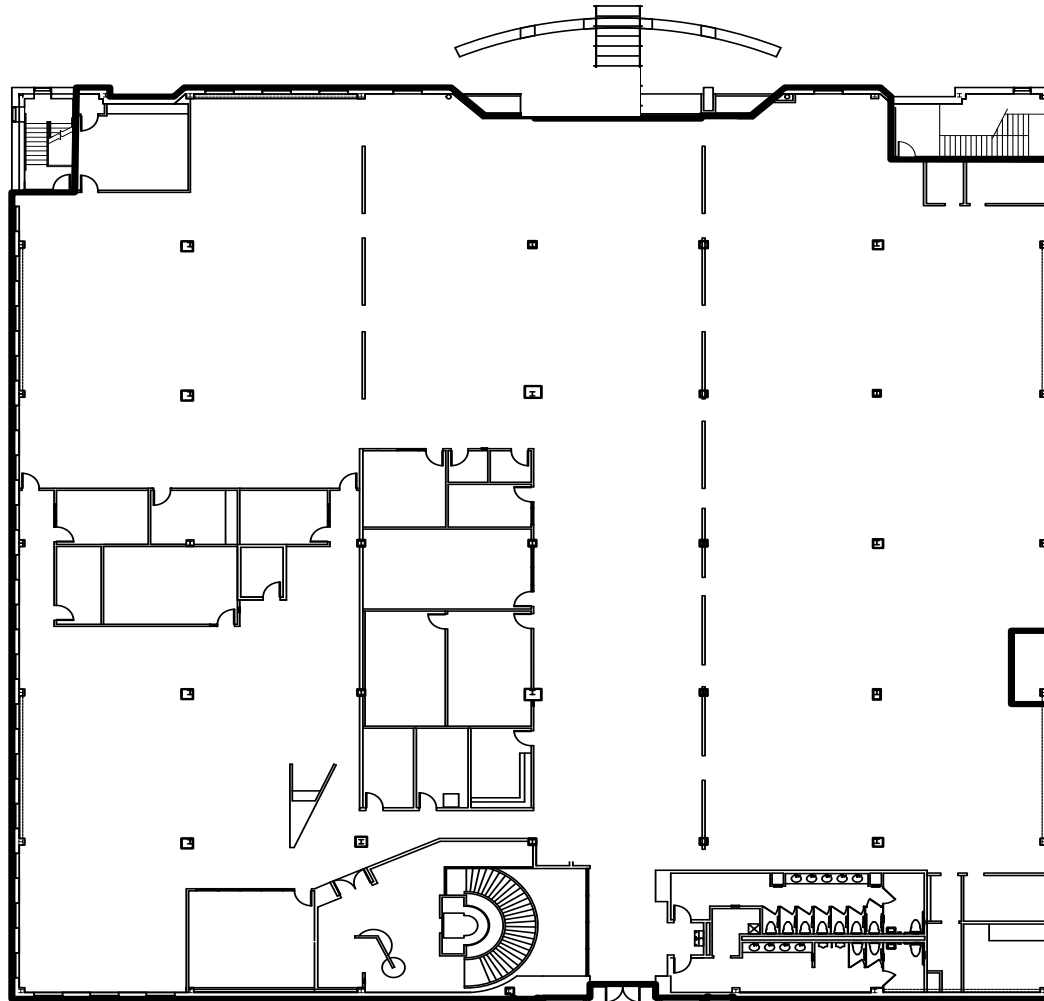

NETPARK

TAMPA BAY

SUITE 2400

35,909 RSF

Level Two

ROXANNE KEMPH
Senior Vice President
T +1 813 286 7700
roxanne.kemph@cbre.com

KELLEY MATHESON
First Vice President
T +1 813 273 8489
kelley.matheson@cbre.com