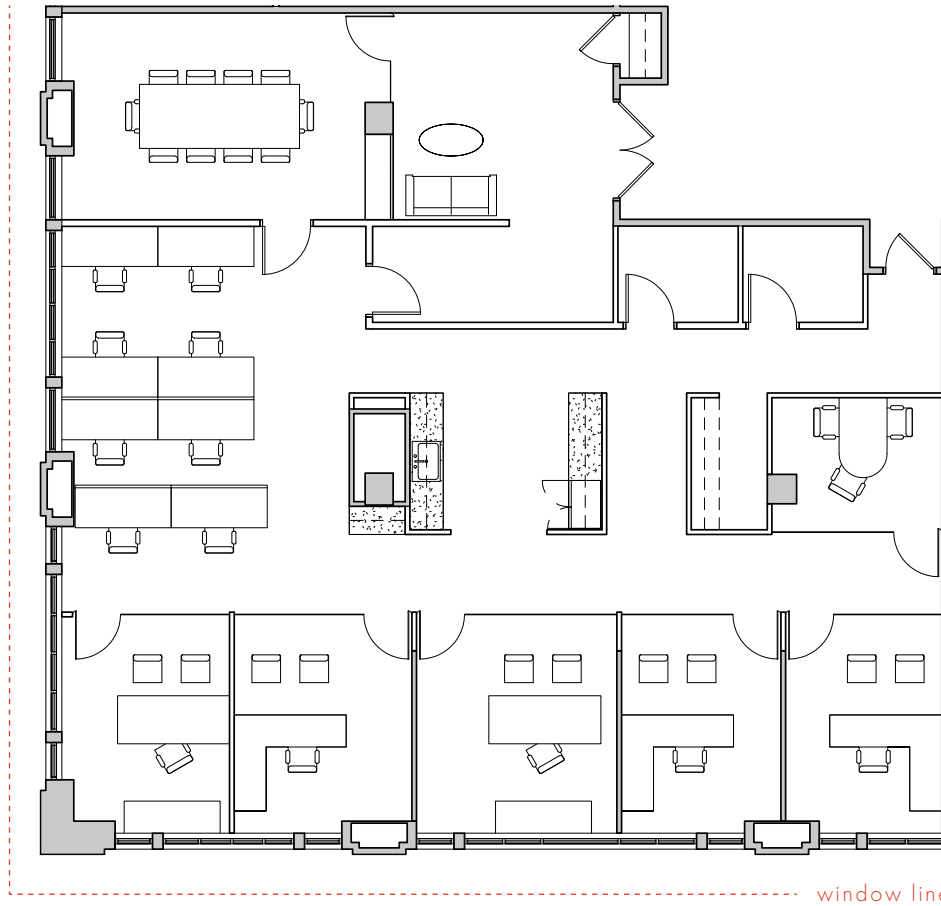

SUITE 330

3,111 rsf

JOHN KLINKE

jklinke@streamrealty.com 202.595.1446

AUSTIN HIGH

austin.high@streamrealty.com 703.596.1012

JOSH McDONALD

josh.mcdonald@streamrealty.com 202.595.1501