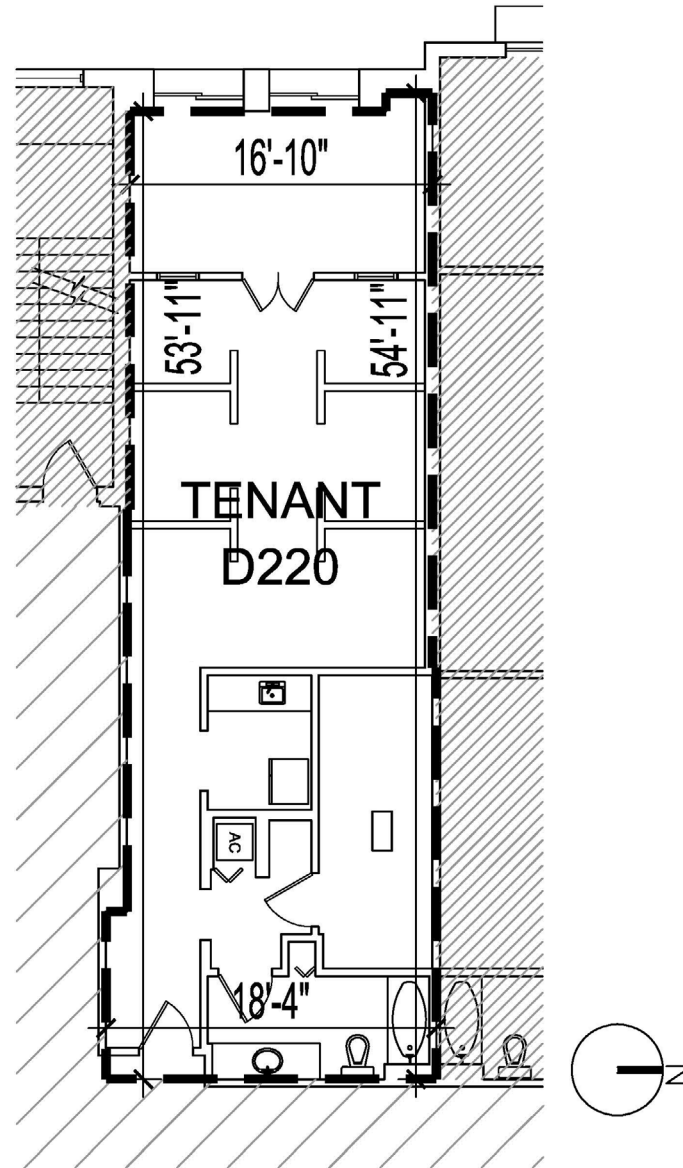

477 ROSEMARY

Suite 220: 1,117 SF

For more information, please contact:

JON BLUNK

561-288-9556

jblunk@tcrefl.com

KYLE PASCIUTO-KENNY

339-793-3573