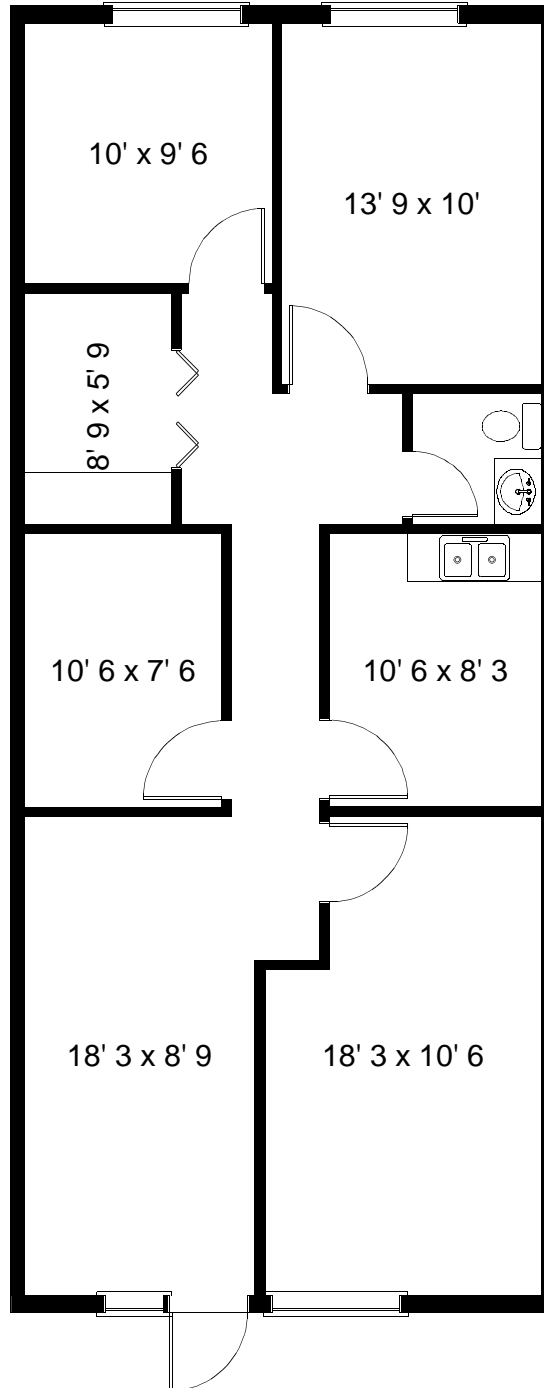

6315 PRESIDENTIAL COURT
SUITE 130
FORT MYERS, FL

TOTAL AREA

1020 sq. ft.

Prepared exclusively for Evans & Wagner.

©2016 Precision Floorplans, Inc. This document is the copyright property of Precision Floorplans, Inc.

Any other user may not copy, modify, reproduce, republish, distribute, display, or transmit for commercial, nonprofit or public purposes all or any portion of this document except to the extent authorized by Precision Floorplans, Inc. (239) 598-9411/precisionfloorplans@earthlink.net

ALL INFORMATION IS DEEMED RELIABLE NOT GUARANTEED