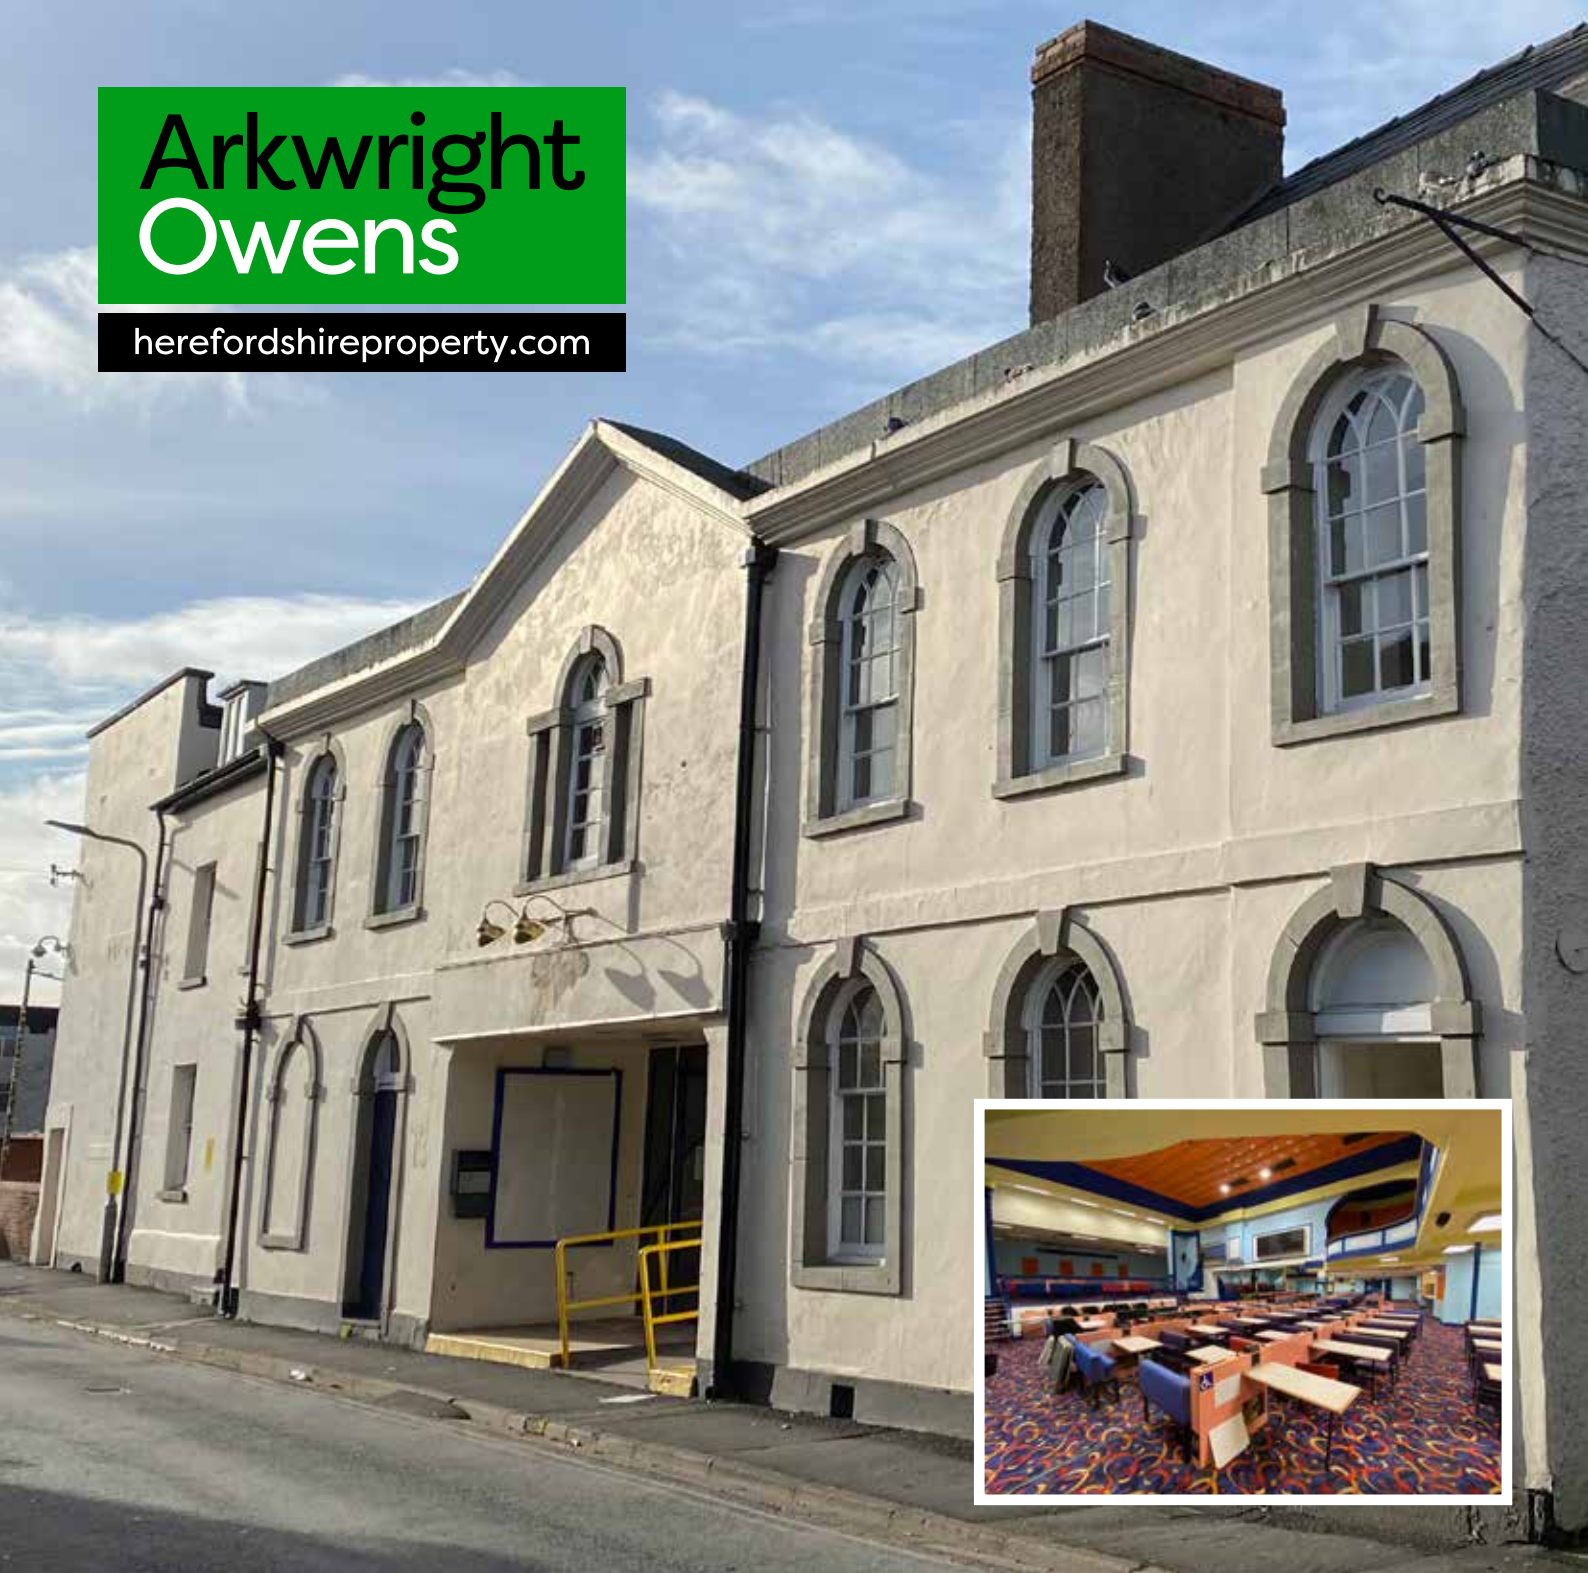

**Arkwright
Owens**

herefordshireproperty.com

Hereford City Centre Commercial Property

**Suitable for Leisure Uses or
Residential Redevelopment***

Guide Price £895,000

Guide rental £80,000 pa

**subject to planning*

Prime Hereford City Centre Location

**Arkwright
Owens**

herefordshireproperty.com

**Commercial Property
Potential for Residential
Redevelopment***

Guide Price £895,000

*subject to planning