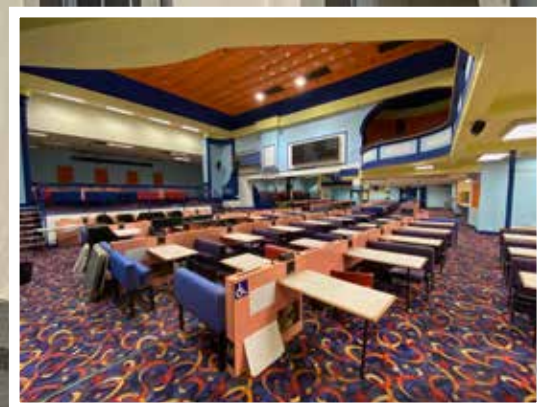

**Arkwright
Owens**

herefordshireproperty.com

Hereford City Centre Commercial Property

**Suitable for Leisure Uses or
Residential Redevelopment***

Guide Price £895,000

Guide rental £80,000 pa

**subject to planning*