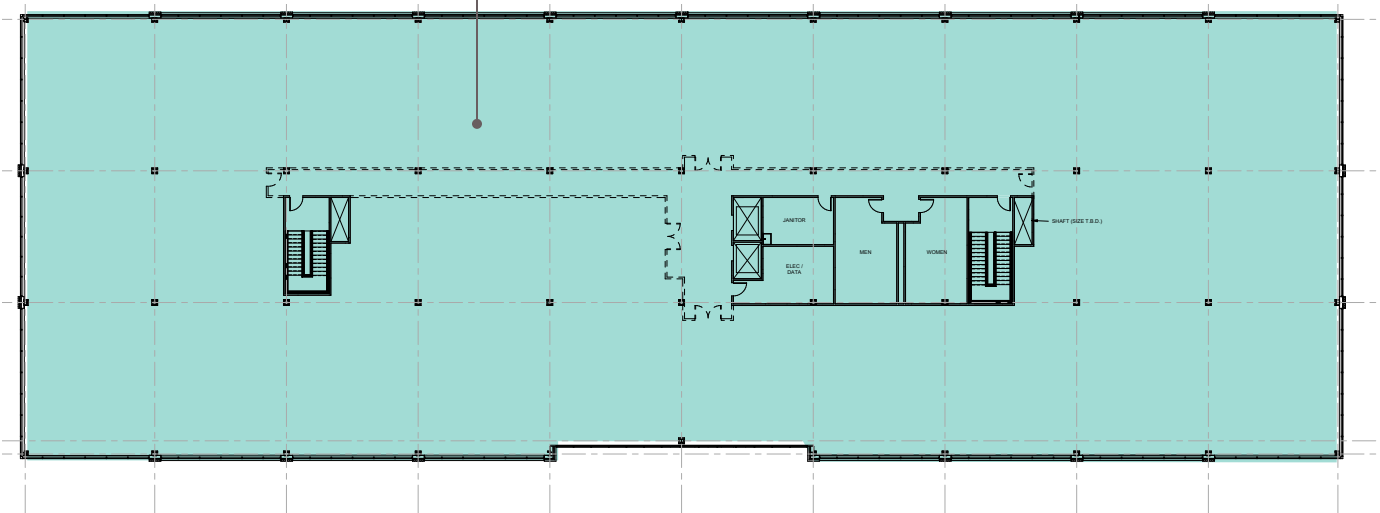

## 1250 MORRIS DR

Second Floor Availabilities

SUITE 200  
30,000 SF

JLL | Jones Lang LaSalle Brokerage, Inc.  
550 Swedesford Road, Suite 260  
Wayne, PA 19087

Doug Newbert  
610.249.2273  
doug.newbert@jll.com