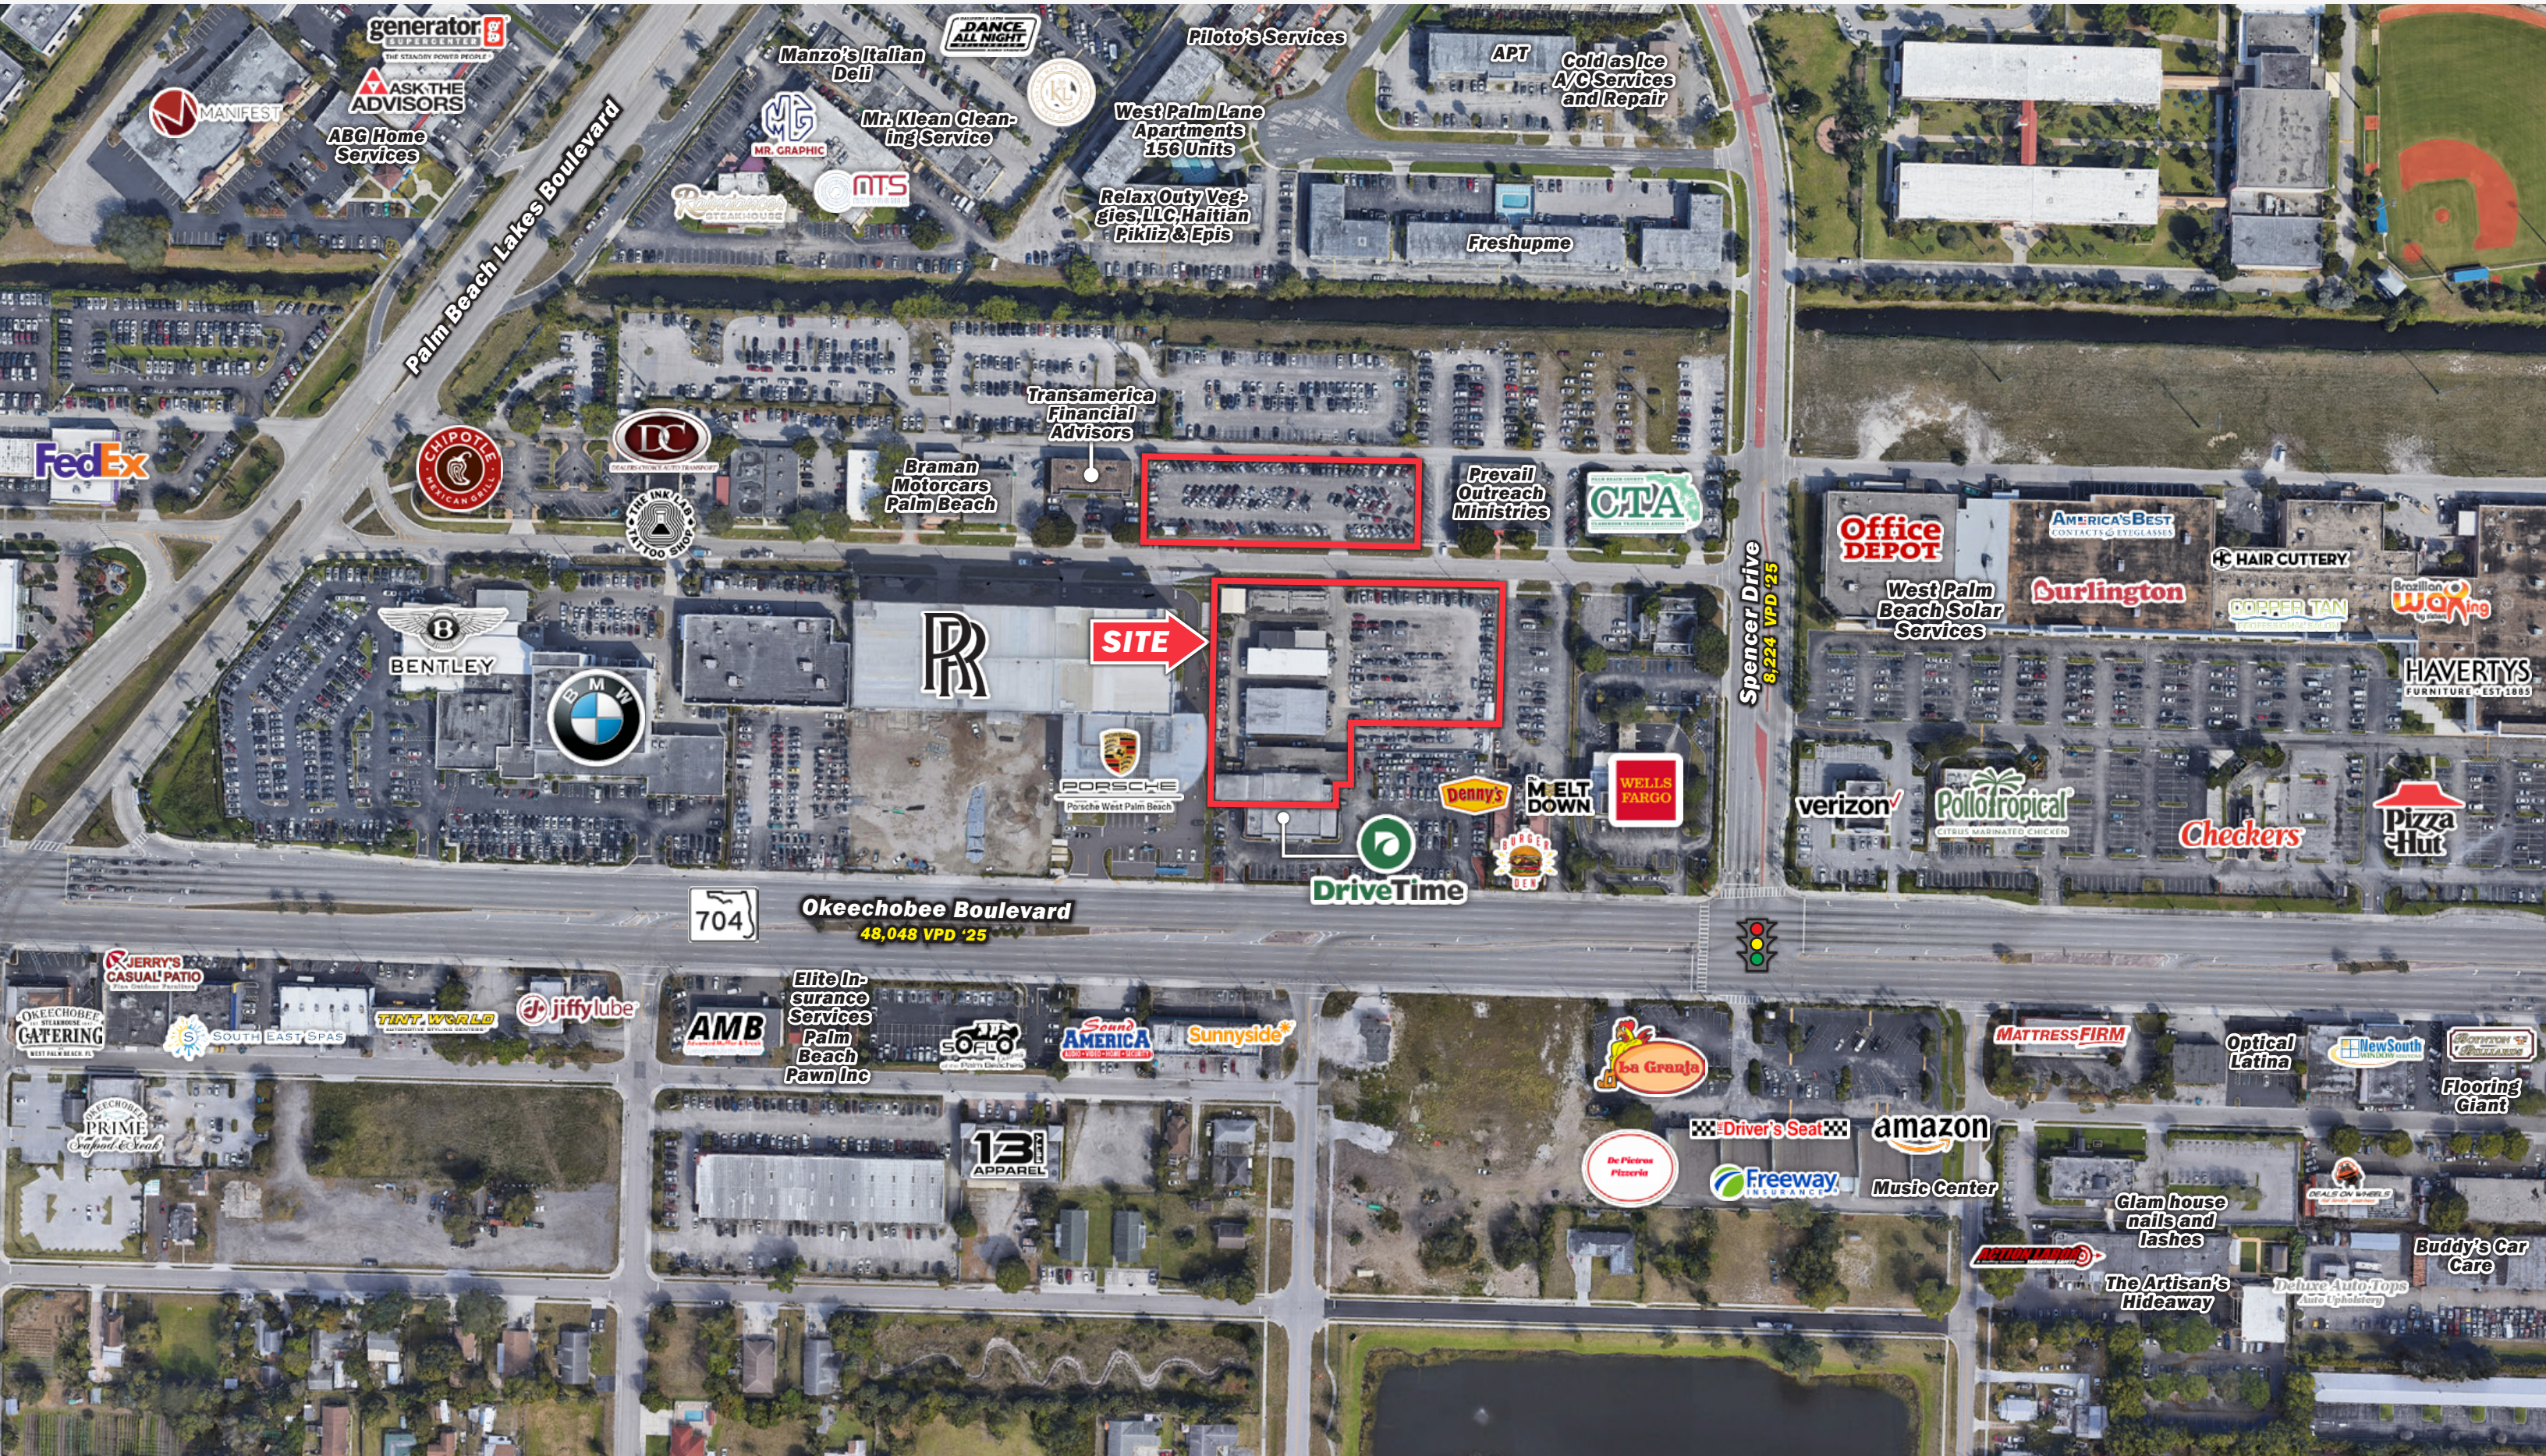

2707 Okeechobee Boulevard

West Palm Beach, Florida 33409