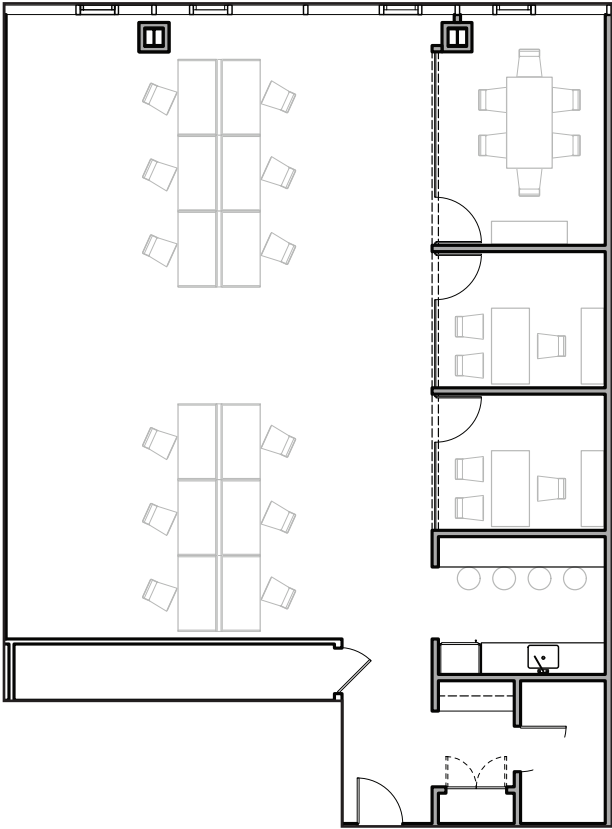

THE REFINERY

at Domino

8TH FLOOR - UNIT 802

2,750 RSF

Features:

- Water and bridge views
- One (1) conference room
- Two (2) offices
- Open seating for 12
- IT closet
- High-end pantry
- Exposed 12'6" ceilings