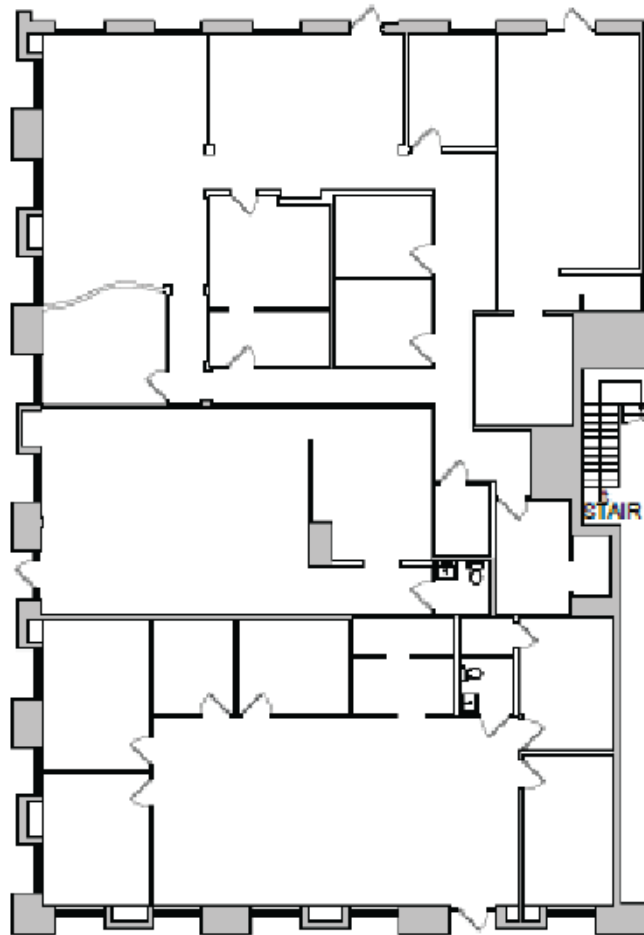

FOUNTAIN SQUARE

2650 North Military Trail
Boca Raton, Florida 33431

1st Floor | Size 5,512 SF

Contact Us

John Criddle

Executive Vice President
+1 561 283 5176
john.criddle@cbre.com

Joseph Freitas

First Vice President
+1 561 512 8844
joe.freitas@cbre.com