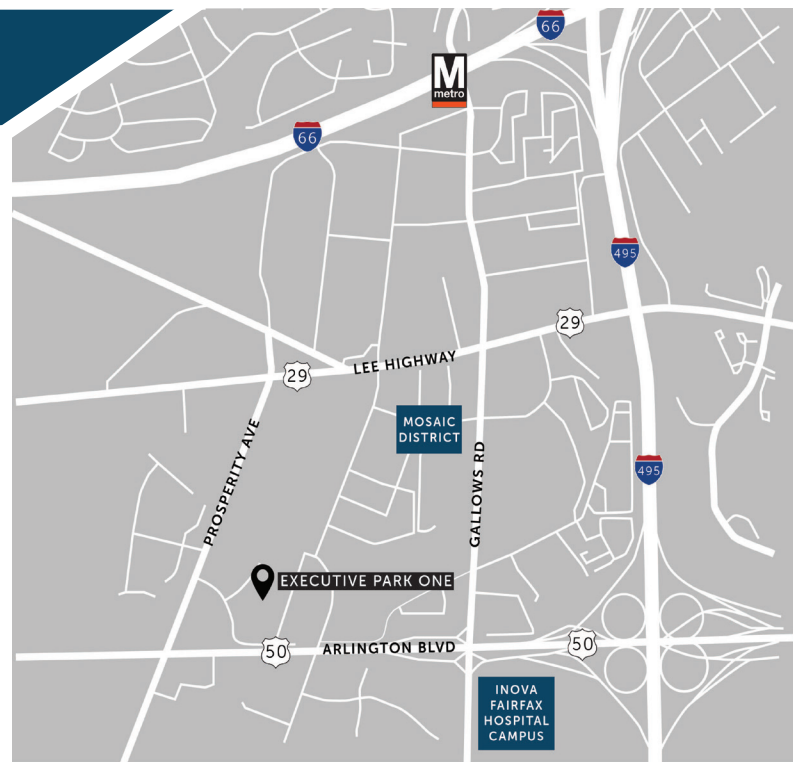

EXECUTIVE PARK ONE

— 3025 HAMAKER COURT —

PREMIER
MEDICAL BUILDING

THE LOCATION

- ▣ Located one mile from Inova Fairfax Campus and minutes from Dunn Loring-Merrifield Metro
- ▣ Walking distance to Mosaic District shops, restaurants and hotels
- ▣ Easy access to I-495, I-66, Arlington Boulevard (Route 50) and Lee Highway (Route 29)

THE PROPERTY

- ▣ 5-story, 66,000SF medical/office building in Fairfax, Virginia
- ▣ Recently renovated common areas and new elevators
- ▣ Ample free surface parking
- ▣ On-site engineer

PEOPLE FIRST.

FOR MORE INFORMATION