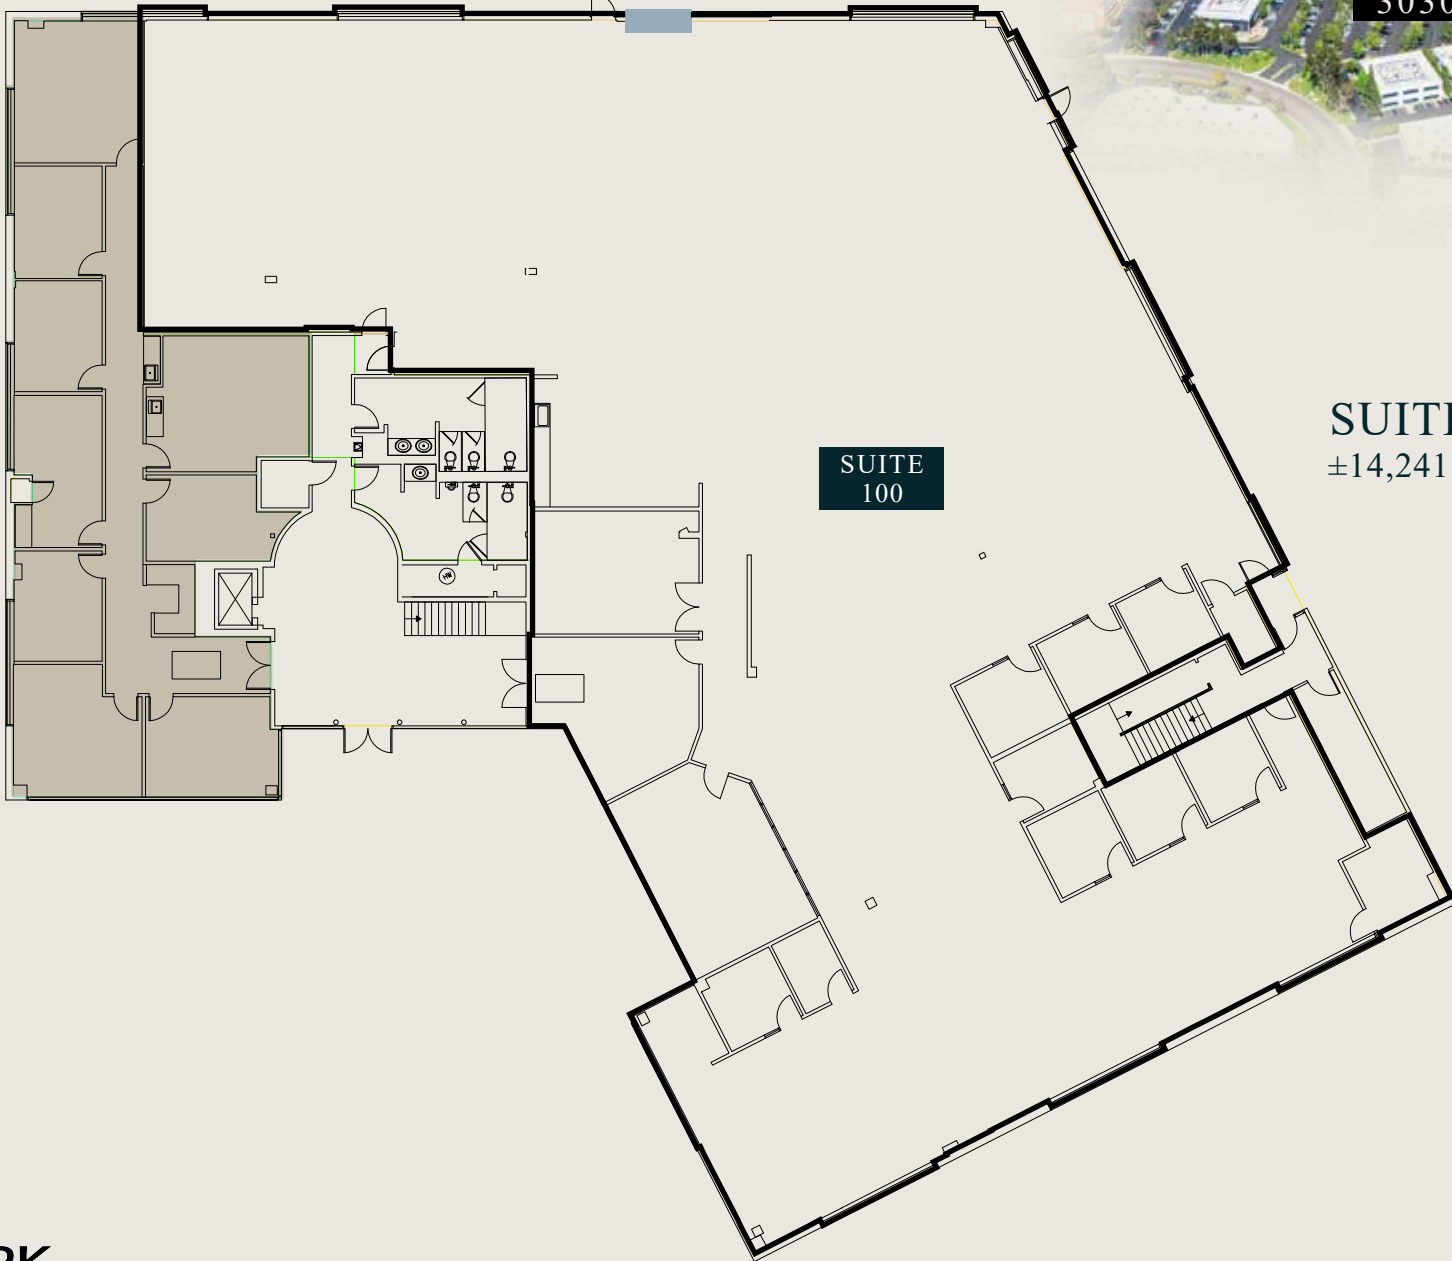

3 0 3 0 S A T U R N S T R E E T

Potential Roll-up Door

SUITE 100
±14,241 SF

SUITE 100

1ST FLOOR

NEWMARK