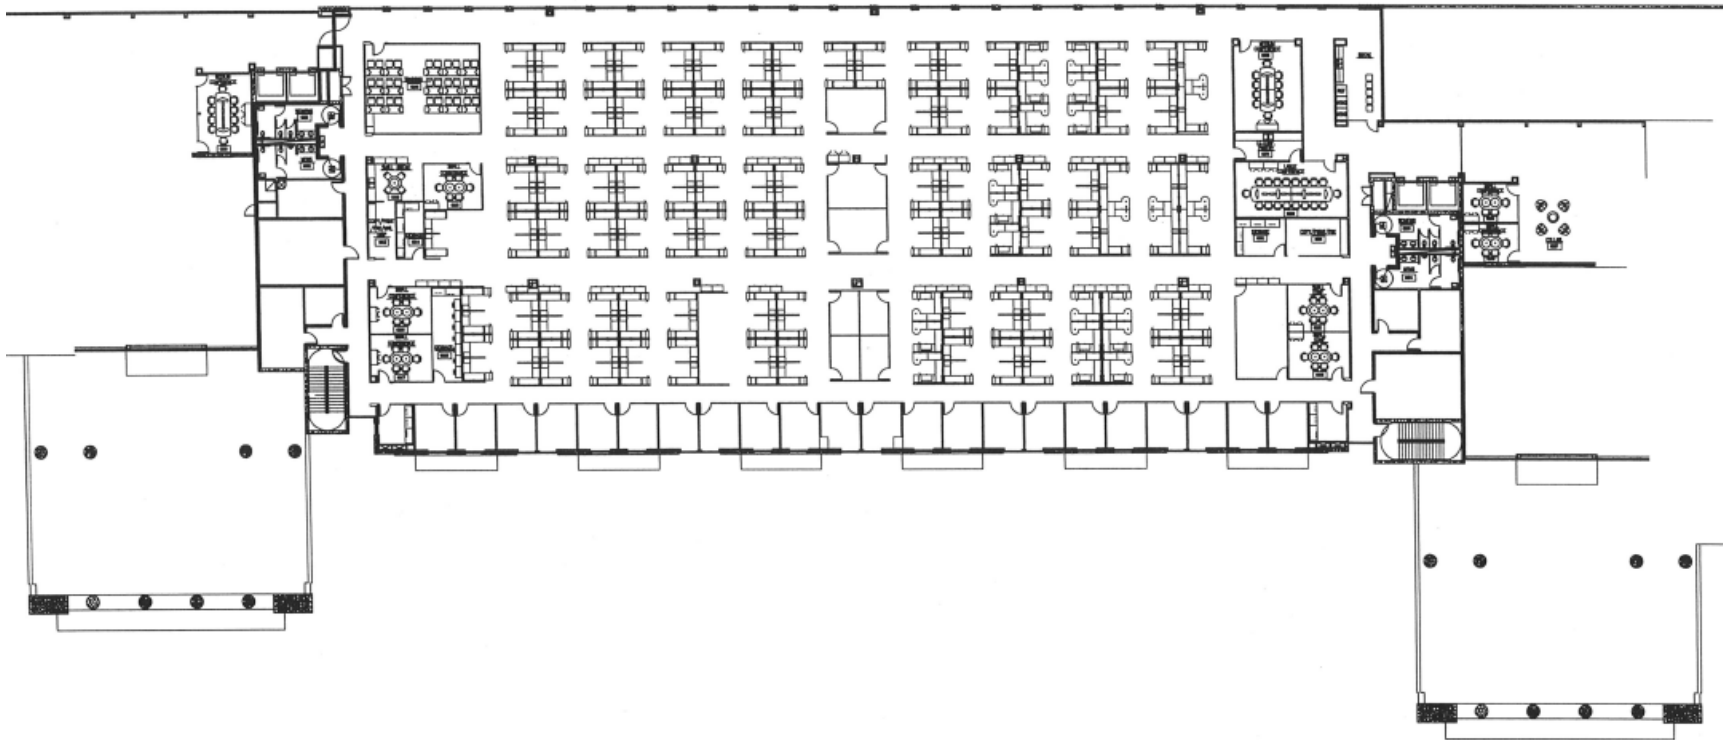

OFFICES AT THE ECLIPSE

BOCA RATON, FLORIDA

Floor 2
41,366 SF

For More Information Contact:

John Criddle

+1 561 283 5176

john.criddle@cbre.com

Joe Freitas