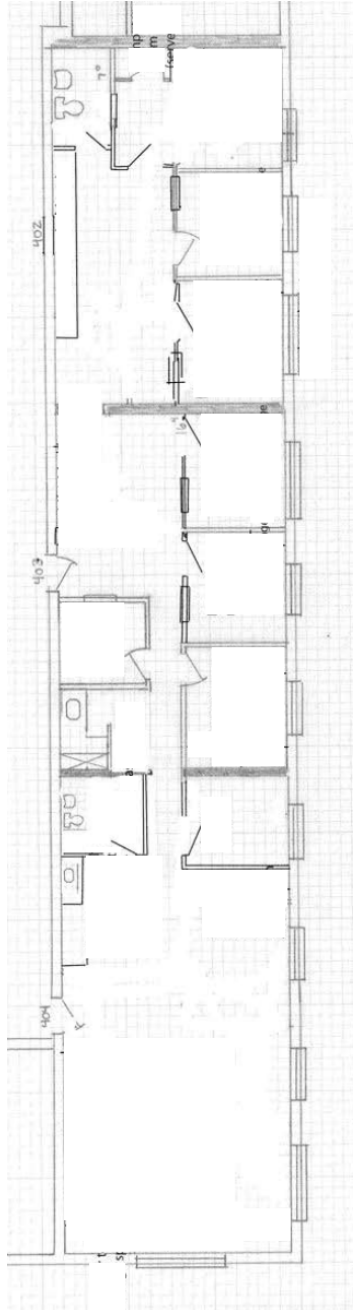

KLINEDINST MANAGEMENT, INC.

Bethesda East Office Center
4405 East West Highway, Bethesda, Maryland
Suite 402-404 (2,605 sf)

4405 EAST-WEST HIGHWAY, SUITE 211 • BETHESDA, MARYLAND 20814 • TEL (301) 656-7252 • FAX (301) 907-3470