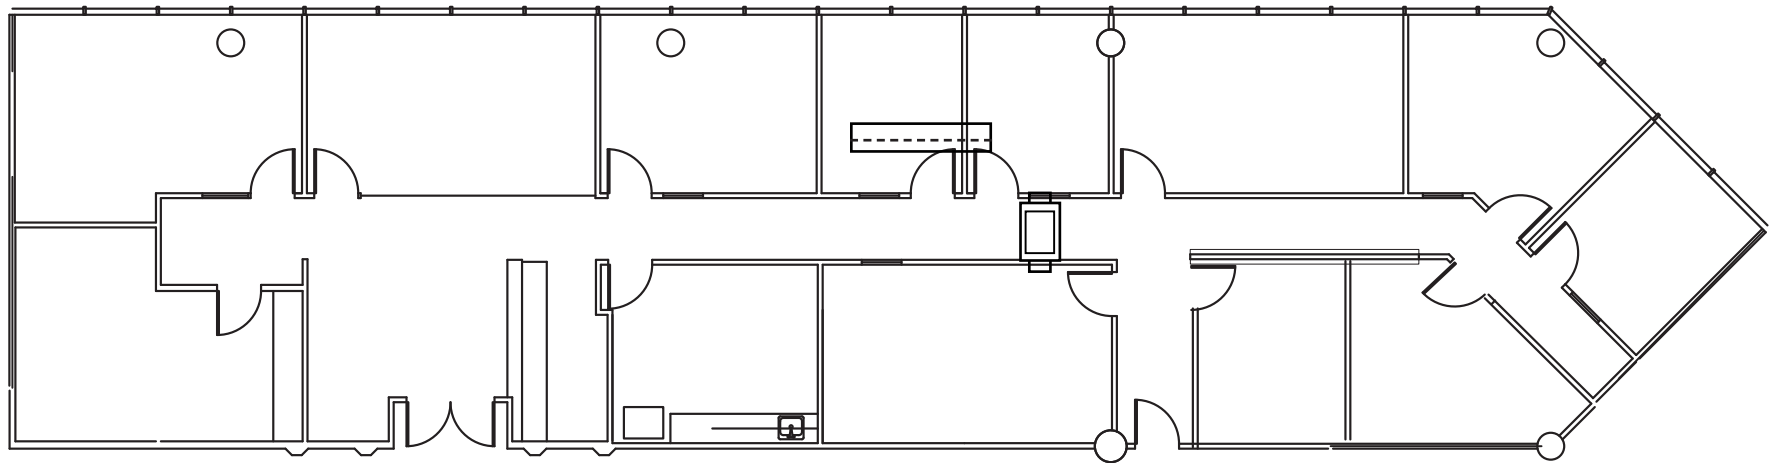

Westshore 500

500 N West Shore Blvd. | Tampa, FL 33609

Suite 820 | 4,251 RSF

Westerly Views with Double-Door Elevator Lobby Entrance

Contact

Claire Calzon | Senior Vice President | Office Services | +1 813 871 8500 | claire.calzon@colliers.com
Ginger Gelsheimer | Vice President | Office Services | +1 813 871 8504 | ginger.gelsheimer@colliers.com