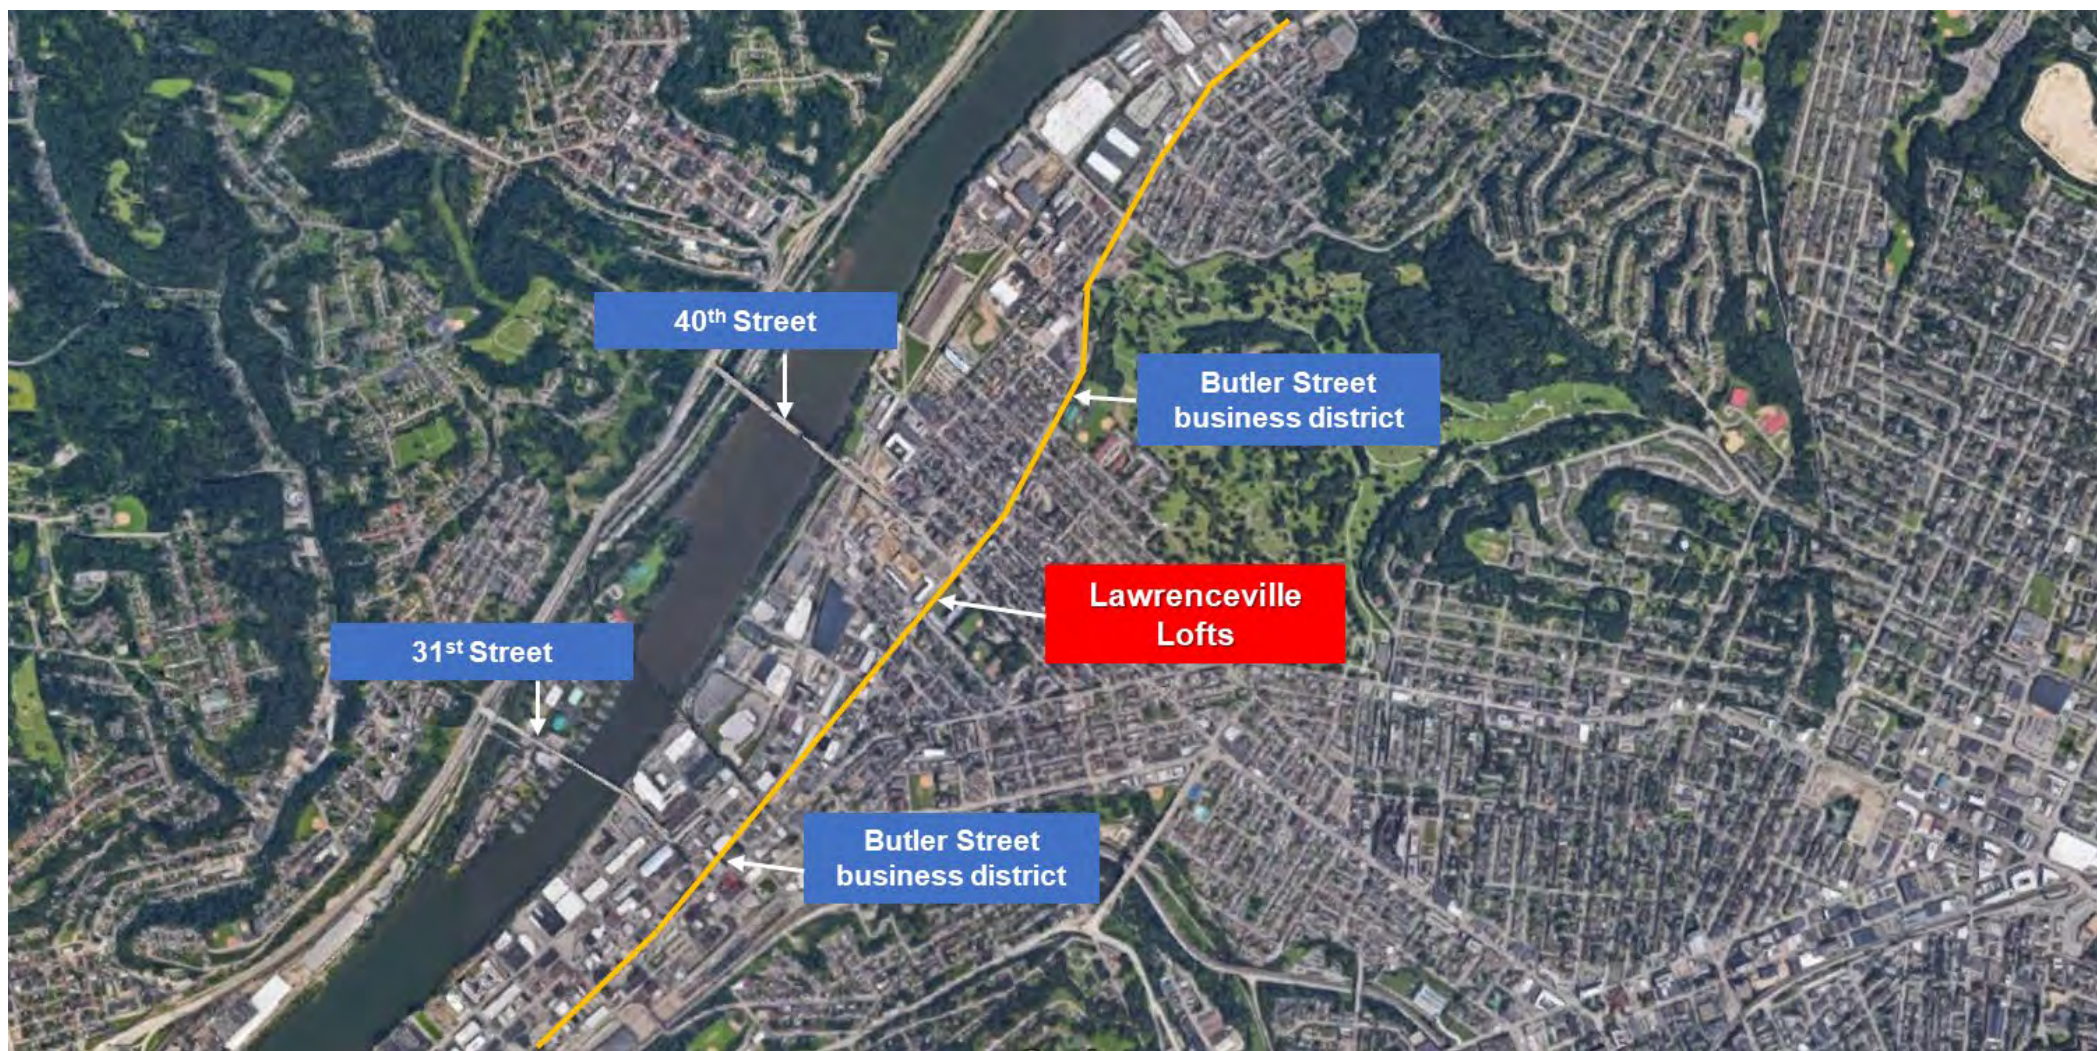

Property Features

- Prime Corner Location
- Gross Rent Lease
- Close to all major Hospitals and Universities
- Serves over 15 Dense City Neighborhoods
- Close to Oakland, Downtown and The Strip District
- Substantial Surrounding Co-Tenancy

16' Ceiling Height

PRIME Corner Space in Lawrenceville for Lease or Sale

PRIME Corner Space in Lawrenceville for Lease or Sale

Lawrenceville is one of the largest neighborhood areas in Pittsburgh, and like many of the city's riverfront neighborhoods, it has an industrial past. Lawrenceville's nightlife scene has grown tremendously in recent years, as residents of surrounding neighborhoods and suburbs flock to its restaurants, bars, music venues (and a very cool bowling alley with live music). Lawrenceville draws from over ten surrounding neighborhoods including Downtown Pittsburgh and all local universities with over 65,000 students.

Lower Butler Street is crowded with fine-art galleries, interior design shops and design-oriented businesses...If someone mentions Lawrenceville, you think art.

Lawrenceville is also a unique shopping destination with over 15 blocks of boutiques, funky stores, clothing shops, coffee shops, bakeries, and much more. The fancy clothing boutiques are locally owned, and many sell clothes by spectacular designers who haven't made it big just yet.

“Lawrenceville is among the 14 coolest hipster neighborhoods in America!” TripAdvisor

Walk Score: 88

Bike Score: 78

PRIME Corner Space in Lawrenceville for Lease or Sale

PRIME Corner Space in Lawrenceville for Lease or Sale