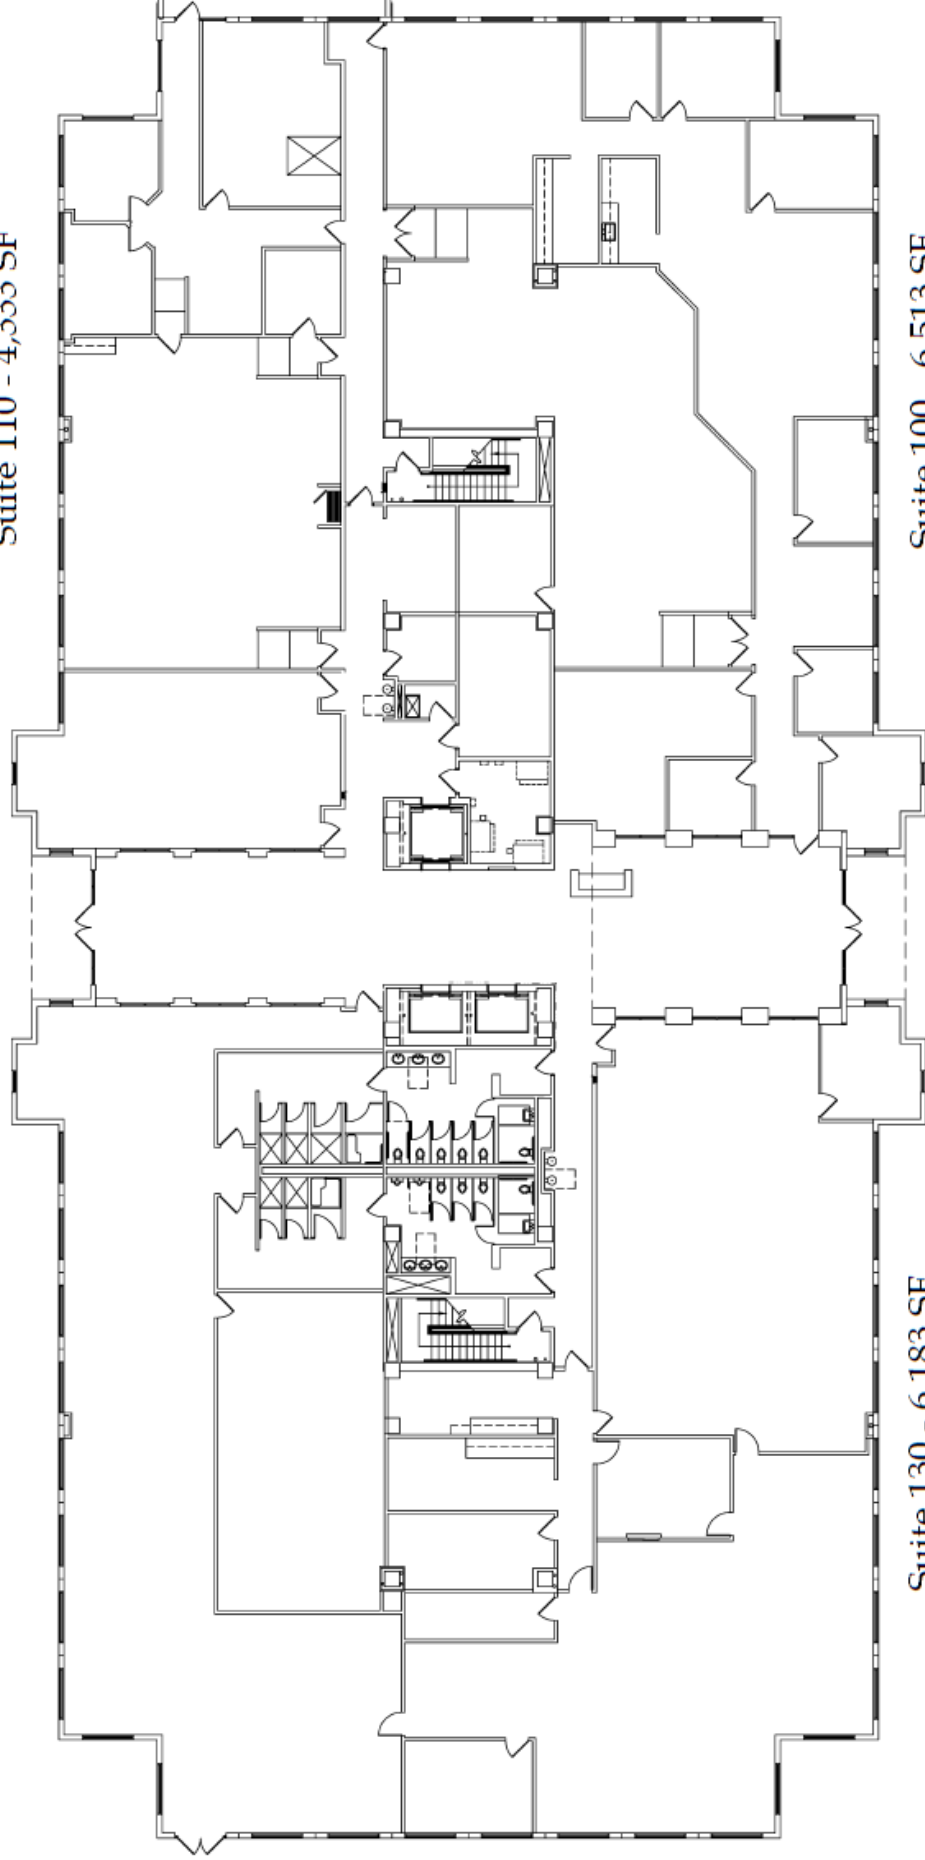

# Miramar Centre I

3401 SW 160th Avenue, Miramar, FL 33027

1st Floor Vacancies

Suite 110 - 4,333 SF

Suite 100 - 6,513 SF

Suite 130 - 6,183 SF