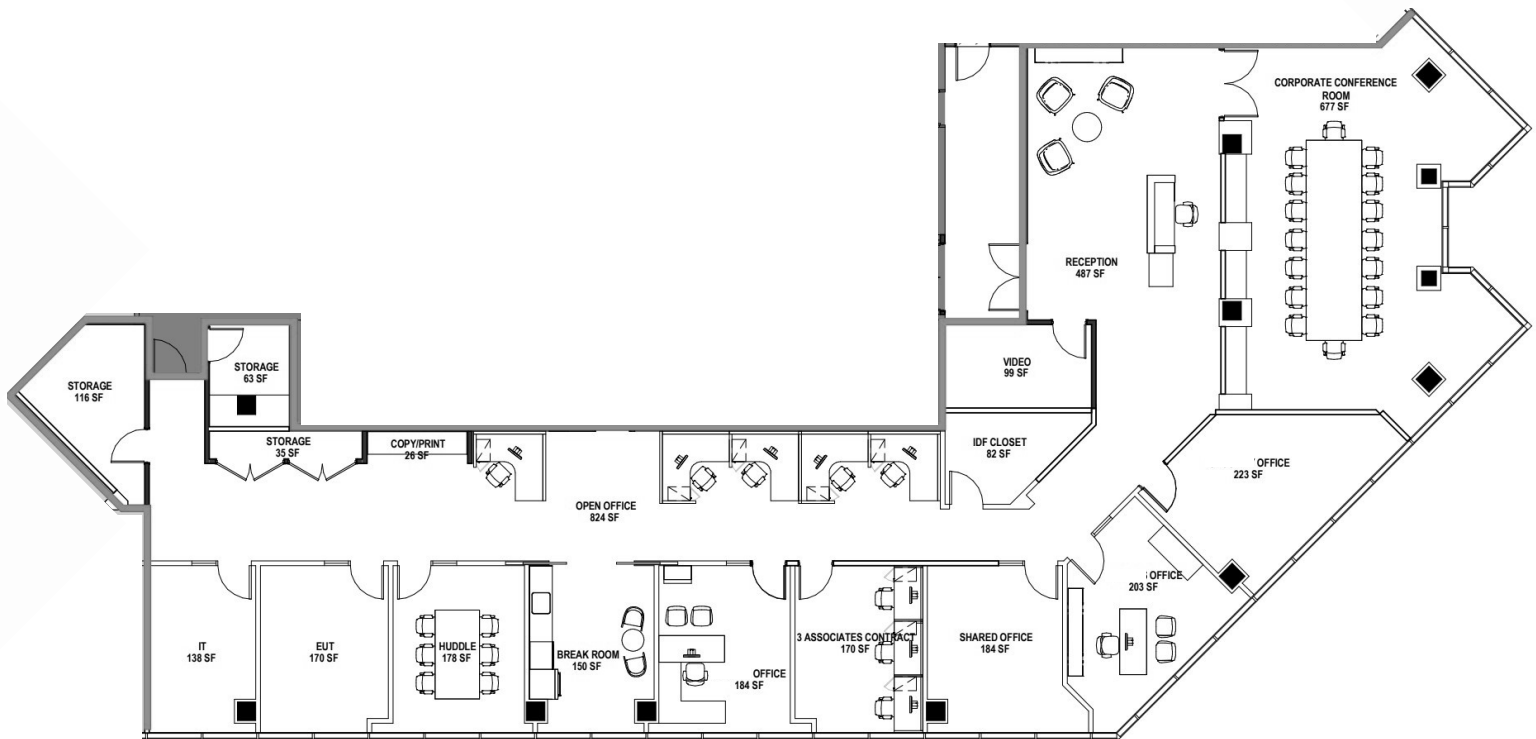

NORTHBRIDGE CENTRE

515 NORTH FLAGLER DRIVE | WEST PALM BEACH, FL 33401

Suite 1550 | 5,953 RSF

For More Information

Kevin Probel

Senior Managing Director
+1 561 676 2131
kevin.probel@jll.com

Kevin McCarthy

Senior Managing Director
+1 561 292 2668
kevin.h.mccarthy@jll.com