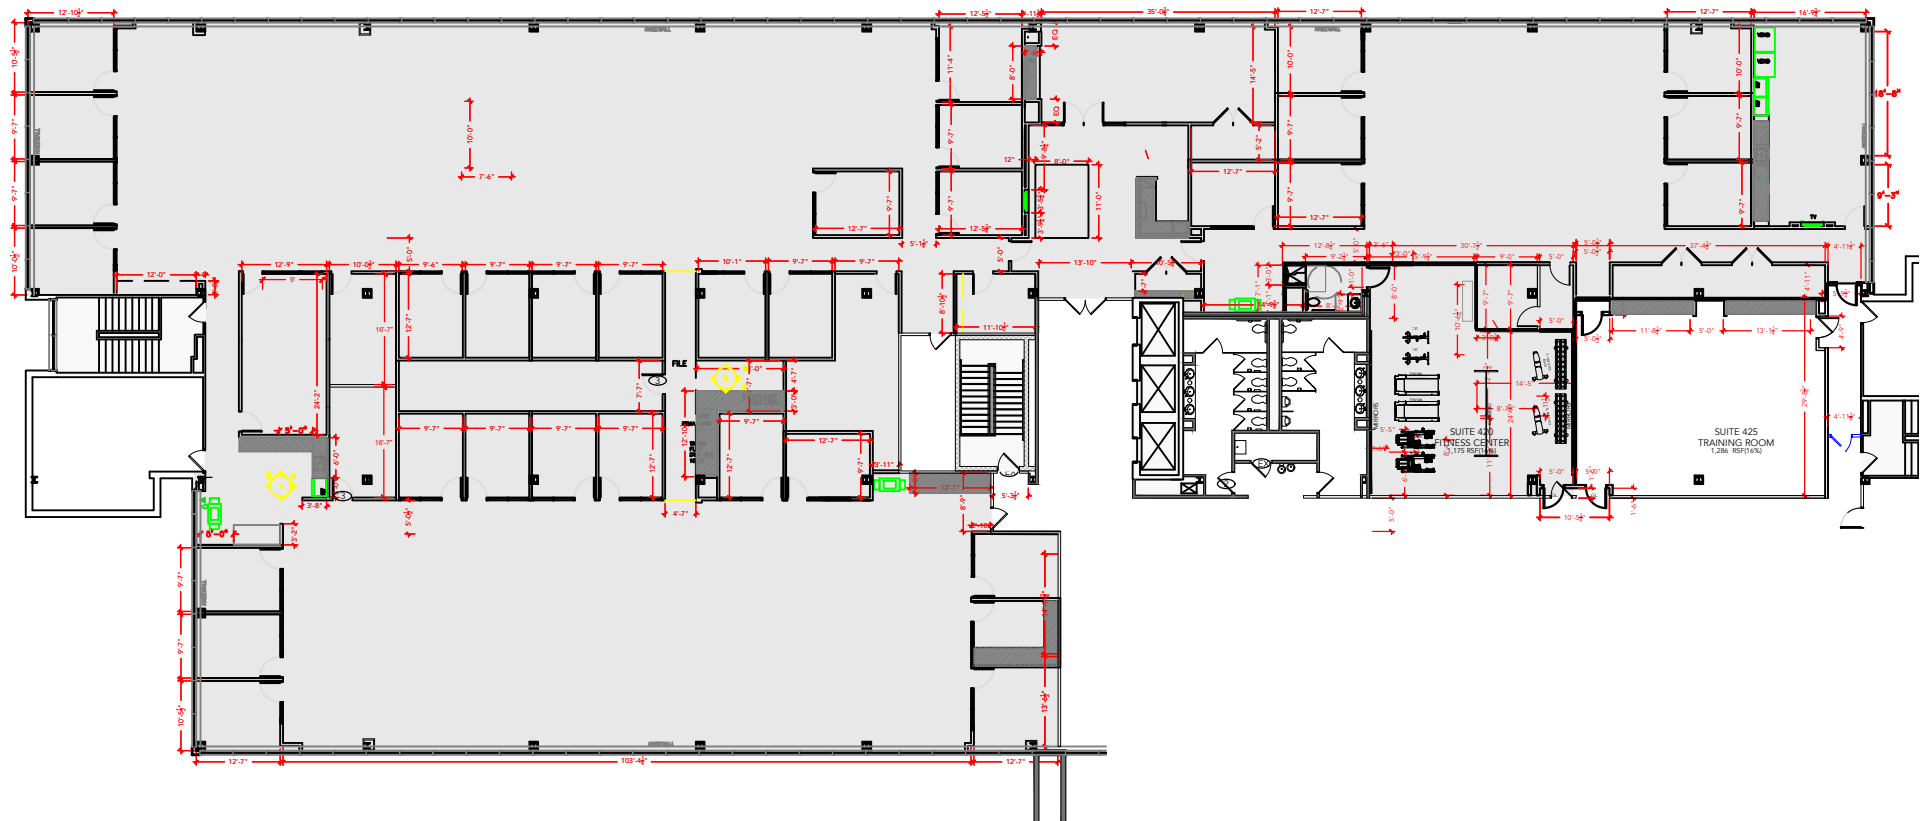

TOTAL SF AVAILABLE - 23,991 RSF(16%)

[Click to access 3D model](#)

Key Plan

Floor Plan