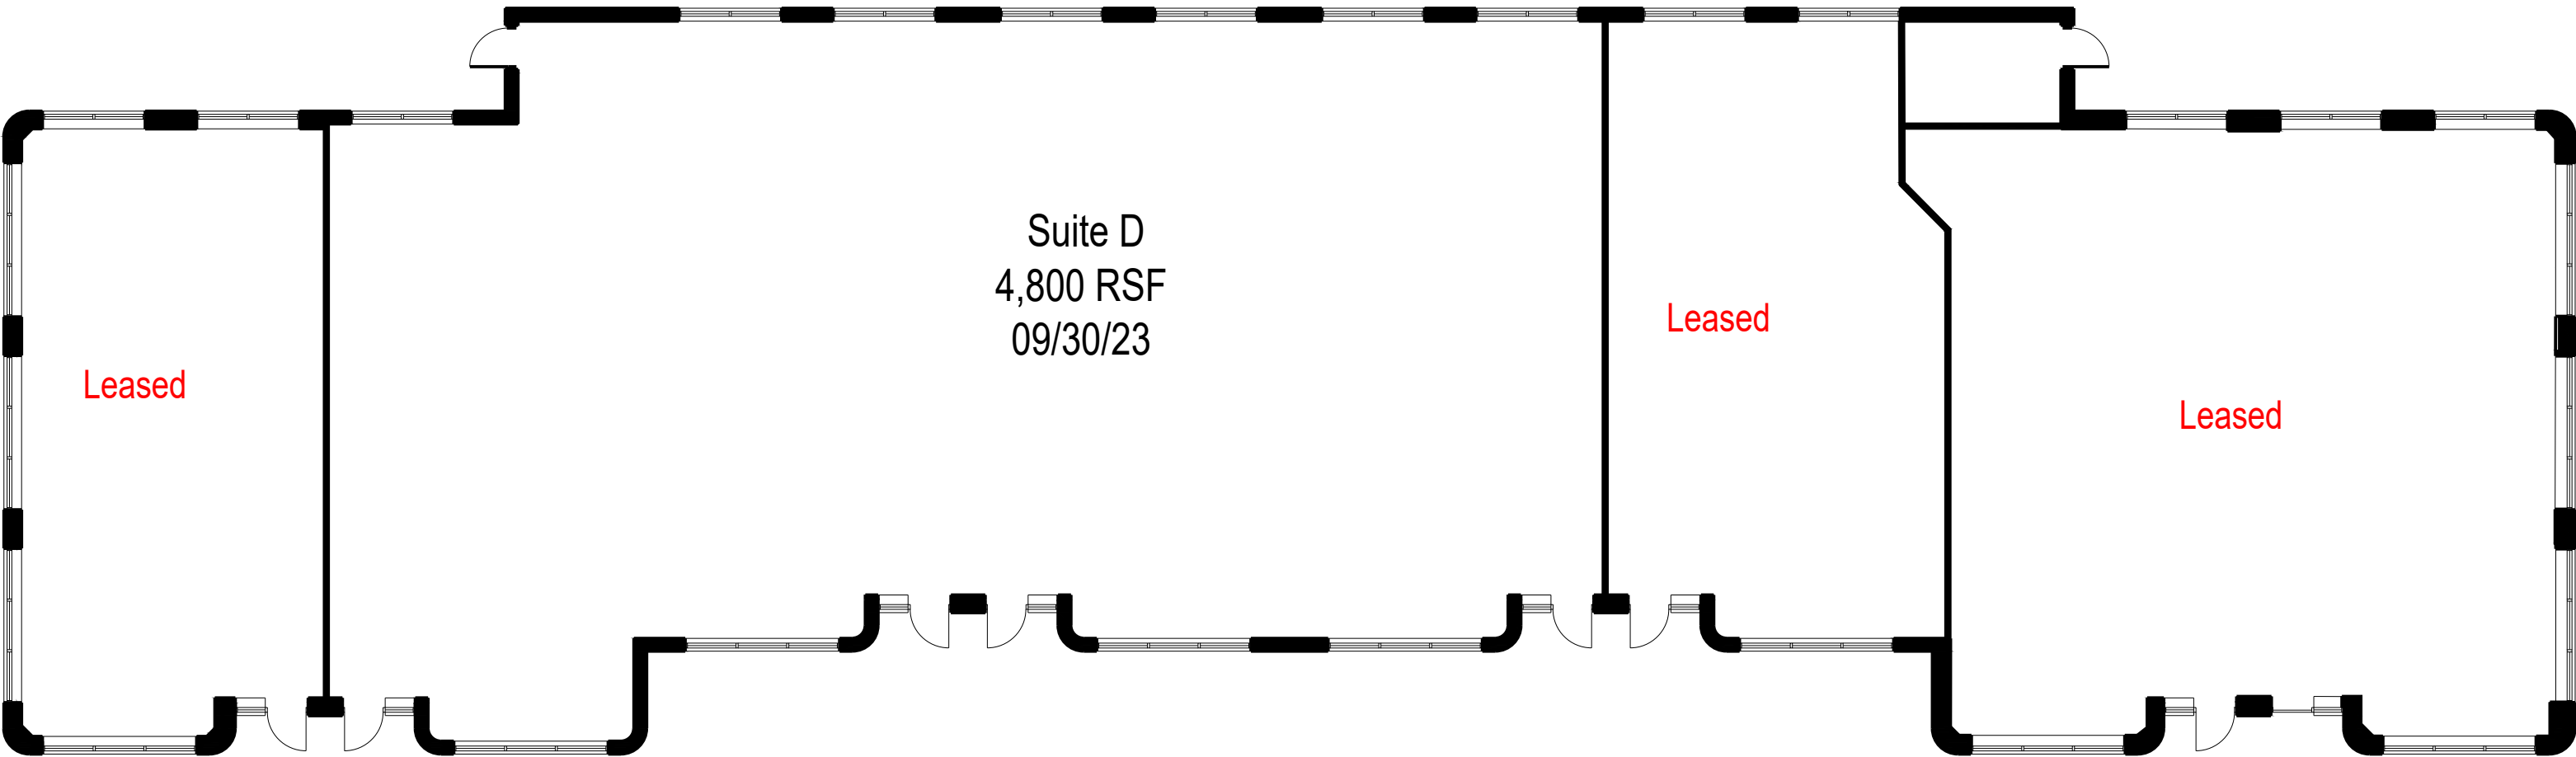

8875 Centre Park Drive
Columbia MD, 21045

Matt Wilson
(443) 539-4803
mwilson@abramsdevelopment.com

Colin Burch
(443) 975 - 9799
cburch@abramsdevelopment.com

8601 Robert Fulton Drive
Suite 100
Columbia, MD 21046