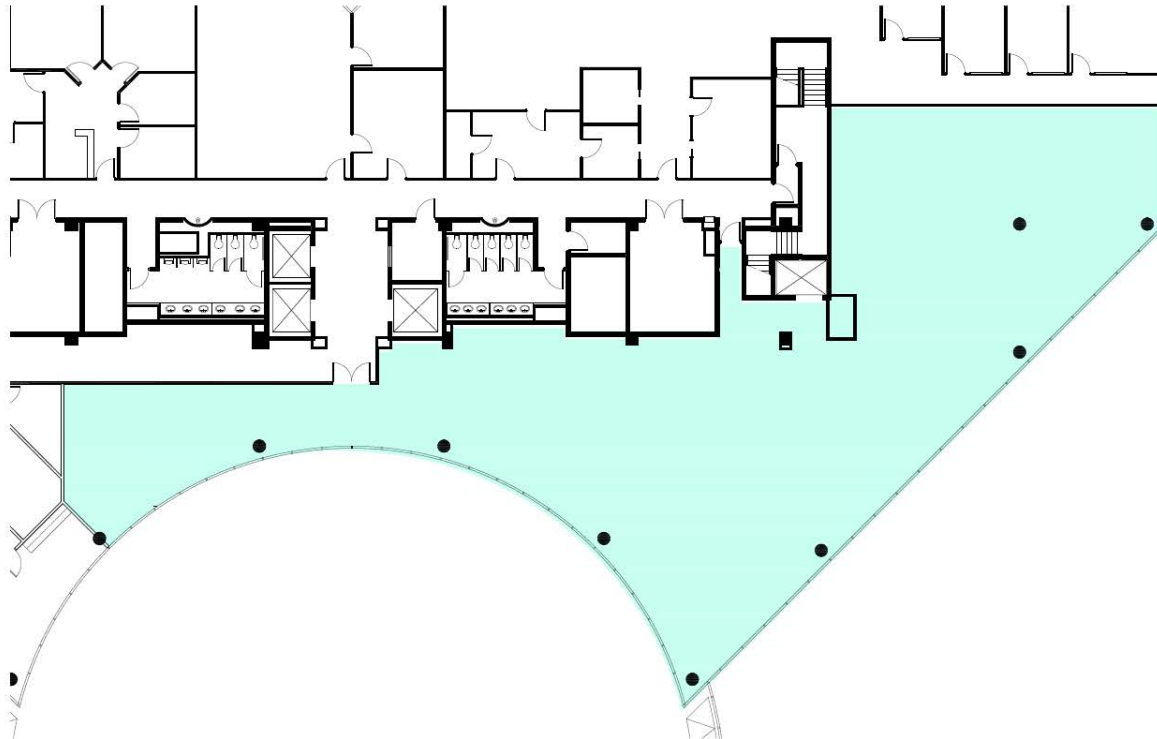

SUITE 200N - 7,119 RSF

PRESIDENTIAL
CIRCLE

Iconic Class A
office building

**FOR
LEASE**

Brady Titcomb
+1 954 653 3222
brady.titcomb@jll.com

4000hollywoodblvd.com