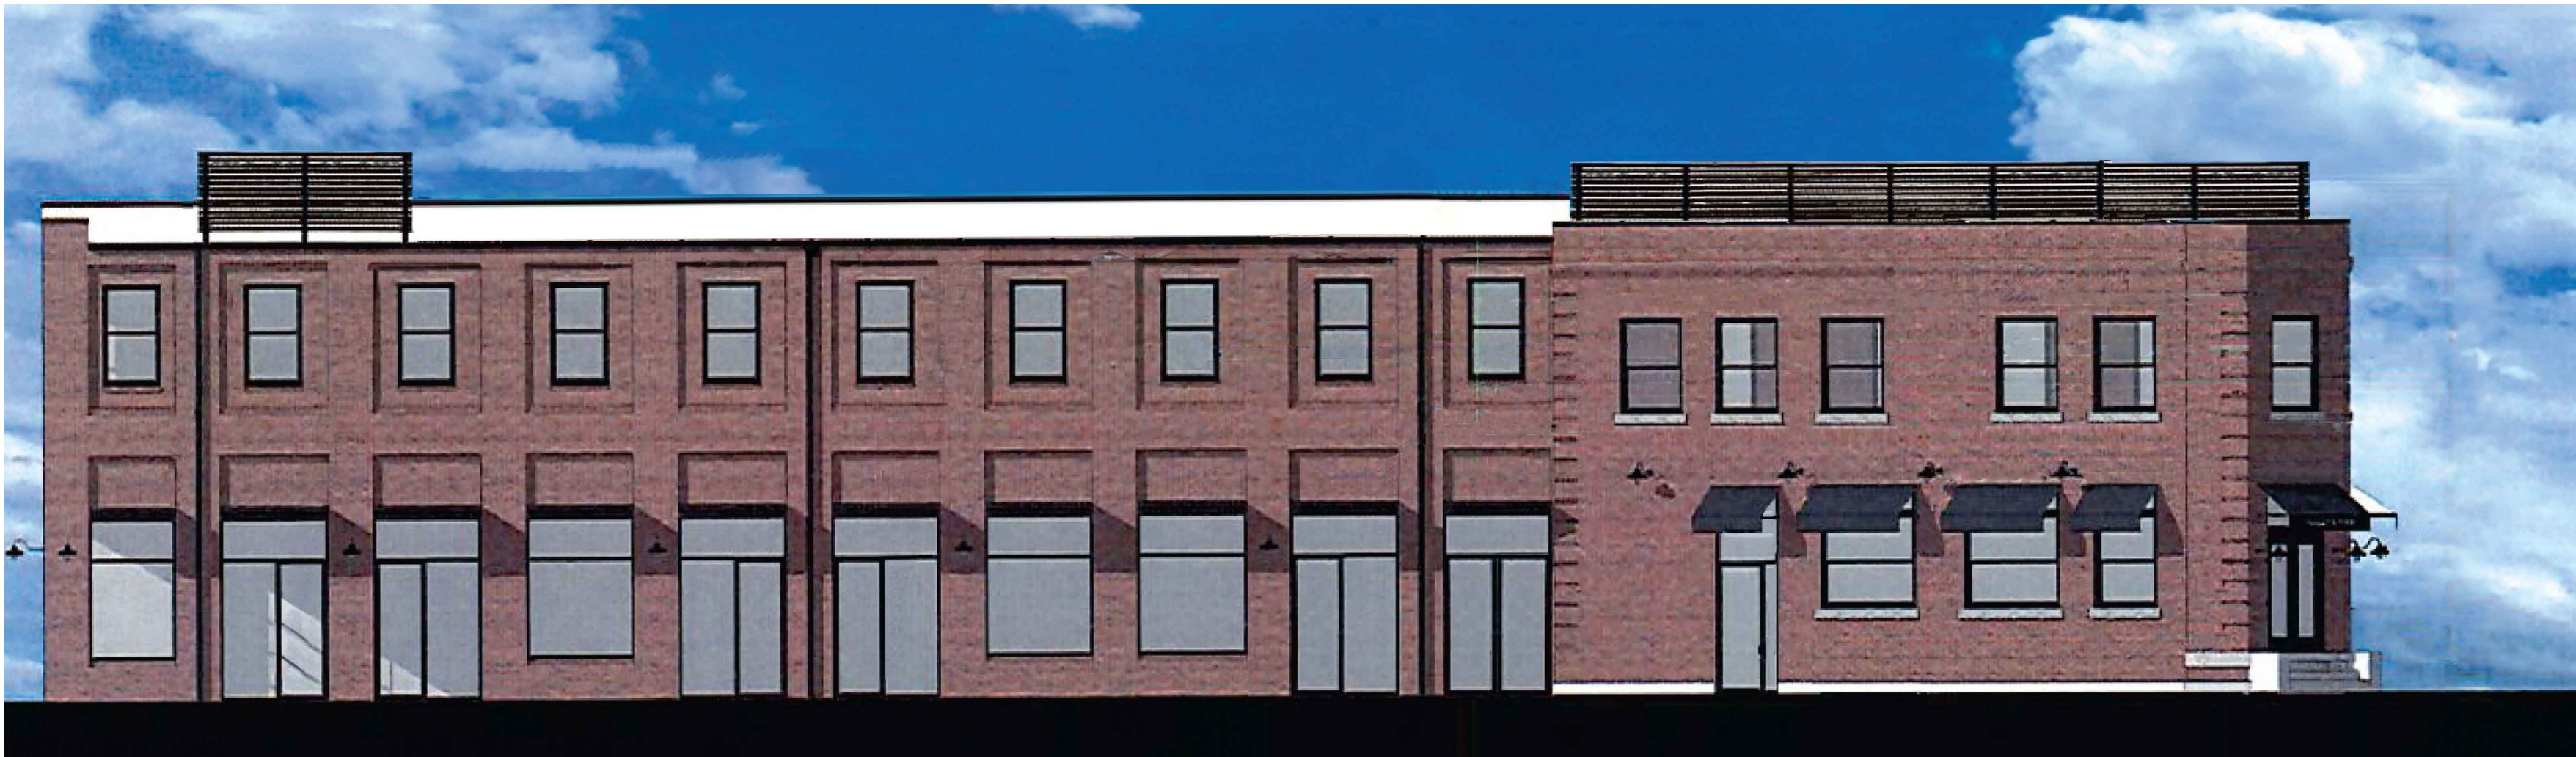

N NORTH ELEVATION
N.T.S.

E EAST ELEVATION
N.T.S.

S SOUTH ELEVATION
N.T.S.

W WEST ELEVATION
N.T.S.

CONCEPTUAL ELEVATIONS

200 E PATRICK STREET
FREDERICK, MD 21701

BATES ARCHITECTS
121 NORTH COURT STREET
FREDERICK, MARYLAND 21701
TEL 301.644.0444 | FAX 301.644.0446
WEB WWW.BATESARCHITECTSPC.COM