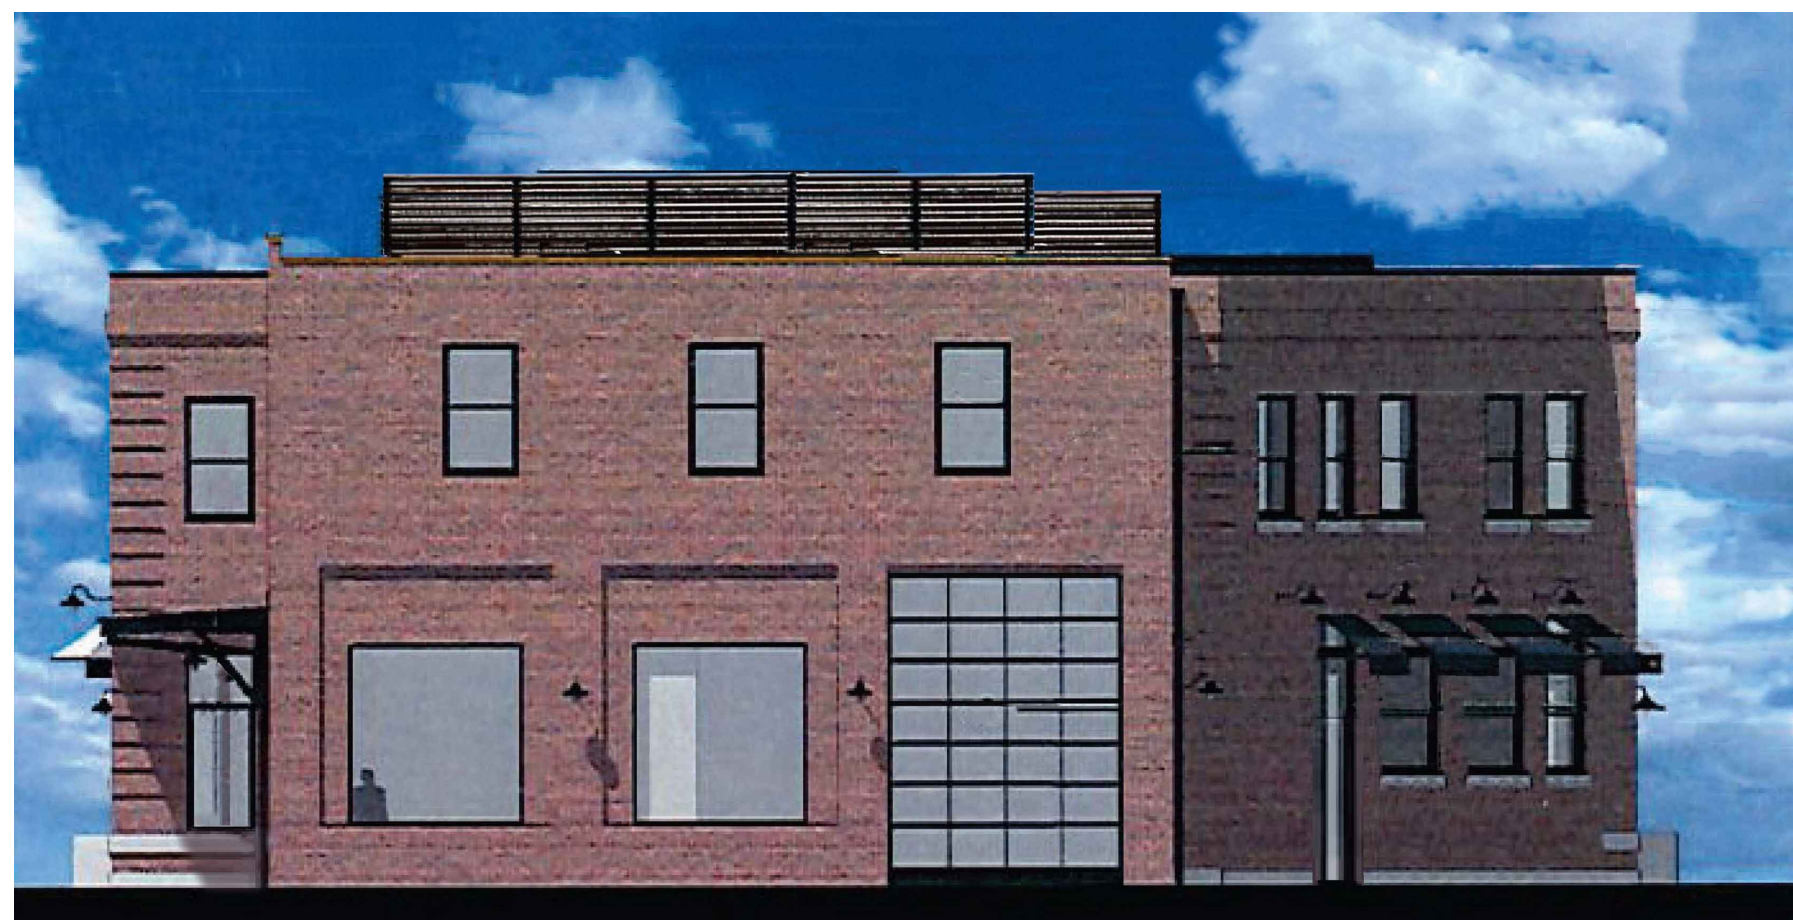

N NORTH ELEVATION
N.T.S.

E EAST ELEVATION
N.T.S.

S SOUTH ELEVATION
N.T.S.

W WEST ELEVATION
N.T.S.

CONCEPTUAL ELEVATIONS

200 E PATRICK STREET
FREDERICK, MD 21701

BATES ARCHITECTS
121 NORTH COURT STREET
FREDERICK, MARYLAND 21701
TEL 301.644.0444 | FAX 301.644.0446
WEB WWW.BATESARCHITECTSPC.COM