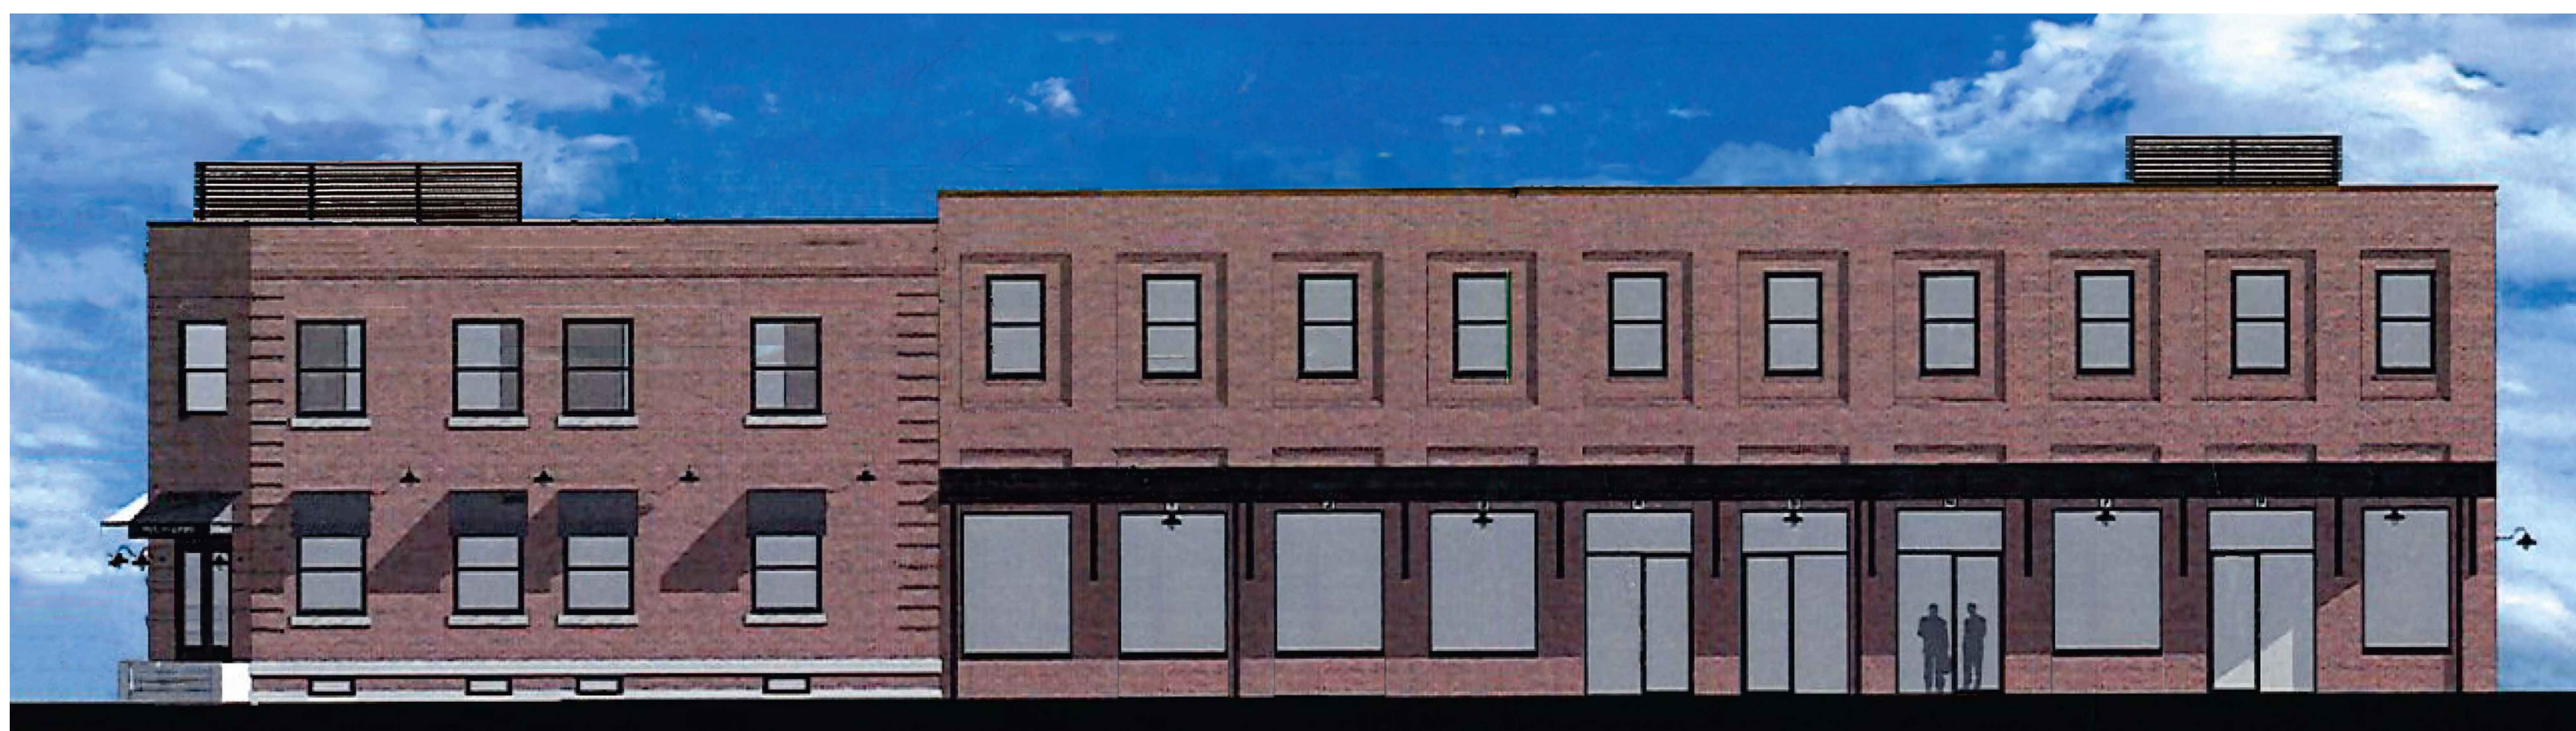

N NORTH ELEVATION
N.T.S.

E EAST ELEVATION
N.T.S.

S SOUTH ELEVATION
N.T.S.

W WEST ELEVATION
N.T.S.

CONCEPTUAL ELEVATIONS

200 E PATRICK STREET
FREDERICK, MD 21701

BATES ARCHITECTS
121 NORTH COURT STREET
FREDERICK, MARYLAND 21701
TEL 301.644.0444 | FAX 301.644.0446
WEB WWW.BATESARCHITECTSPC.COM