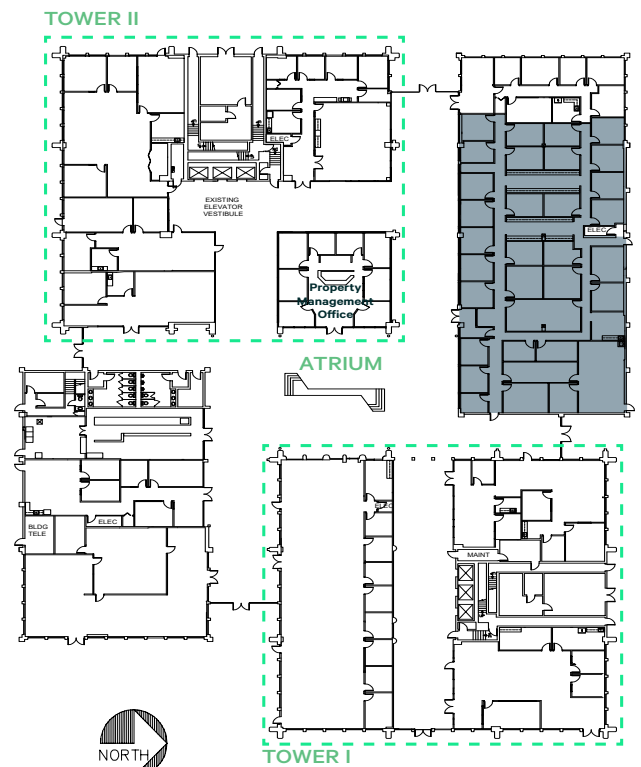

The Towers at Westshore

1408 & 1410 W Westshore Boulevard
Tampa, FL 33607

Suite Sheet

Atrium

Suite 115 - 9,192 SF

Contact Us

Philip Weber

First Vice President