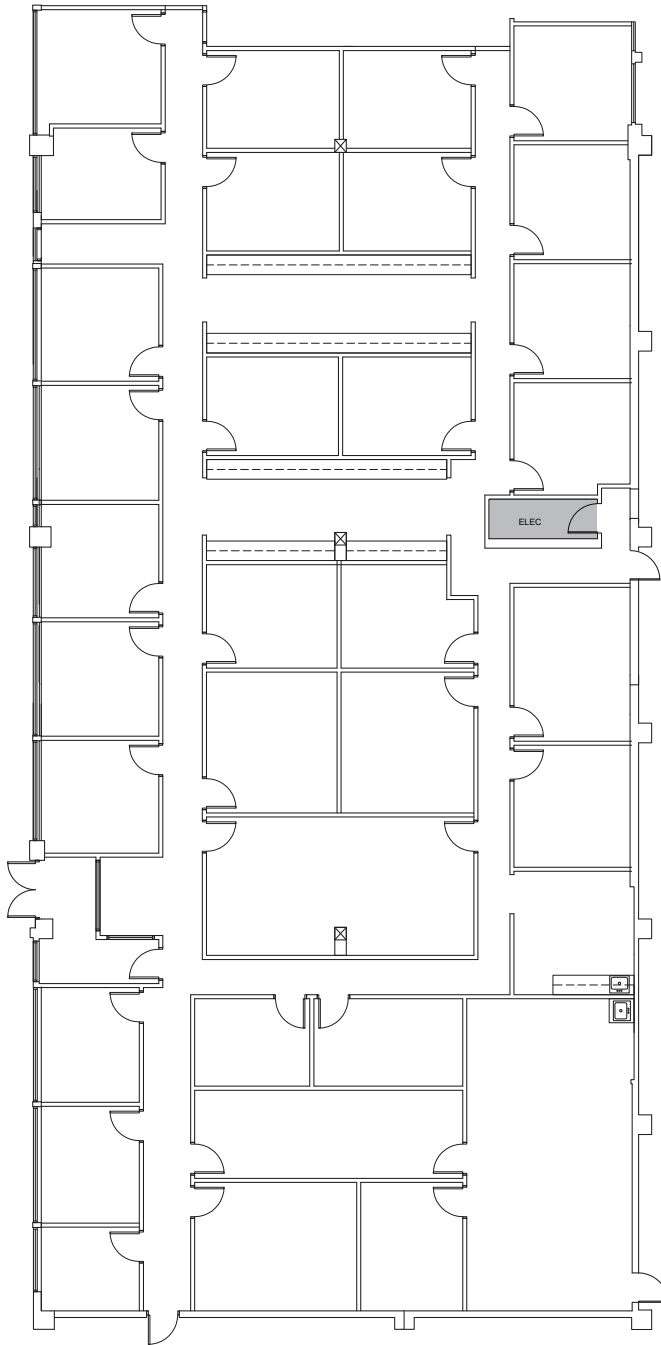

The Towers at Westshore

1408 & 1410 W Westshore Boulevard
Tampa, FL 33607

Suite Sheet

Atrium

Suite 115 - 9,192 SF

Contact Us

Philip Weber

First Vice President