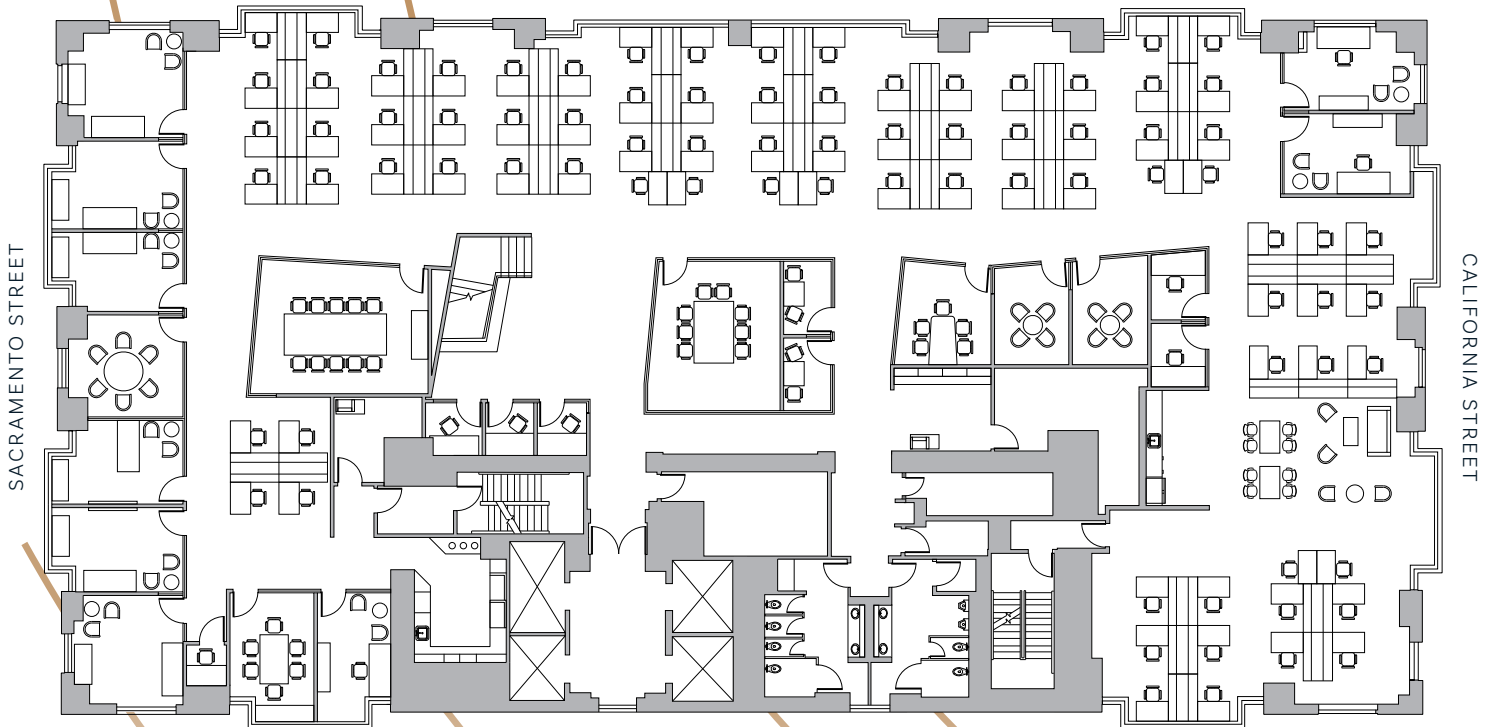

# SUITE 1600

14,914 RSF

Fully furnished plug-and-play creative suite  
Column free side-core design  
Internal stairwell to 17th floor

600  
CALIFORNIA

VIRTUAL  
TOUR

- 81 Workstations
- 10 Private Offices
- 5 Meeting Rooms
- 4 Huddle Rooms
- 2 Conference Rooms
- 1 Lounge Break Area
- 1 Kitchenette
- 1 Printing Room

KEARNY STREET

ICONIC NORTH FACING BAY VIEWS

INTERCONNECTING STAIRWELL WITH FLOOR 17