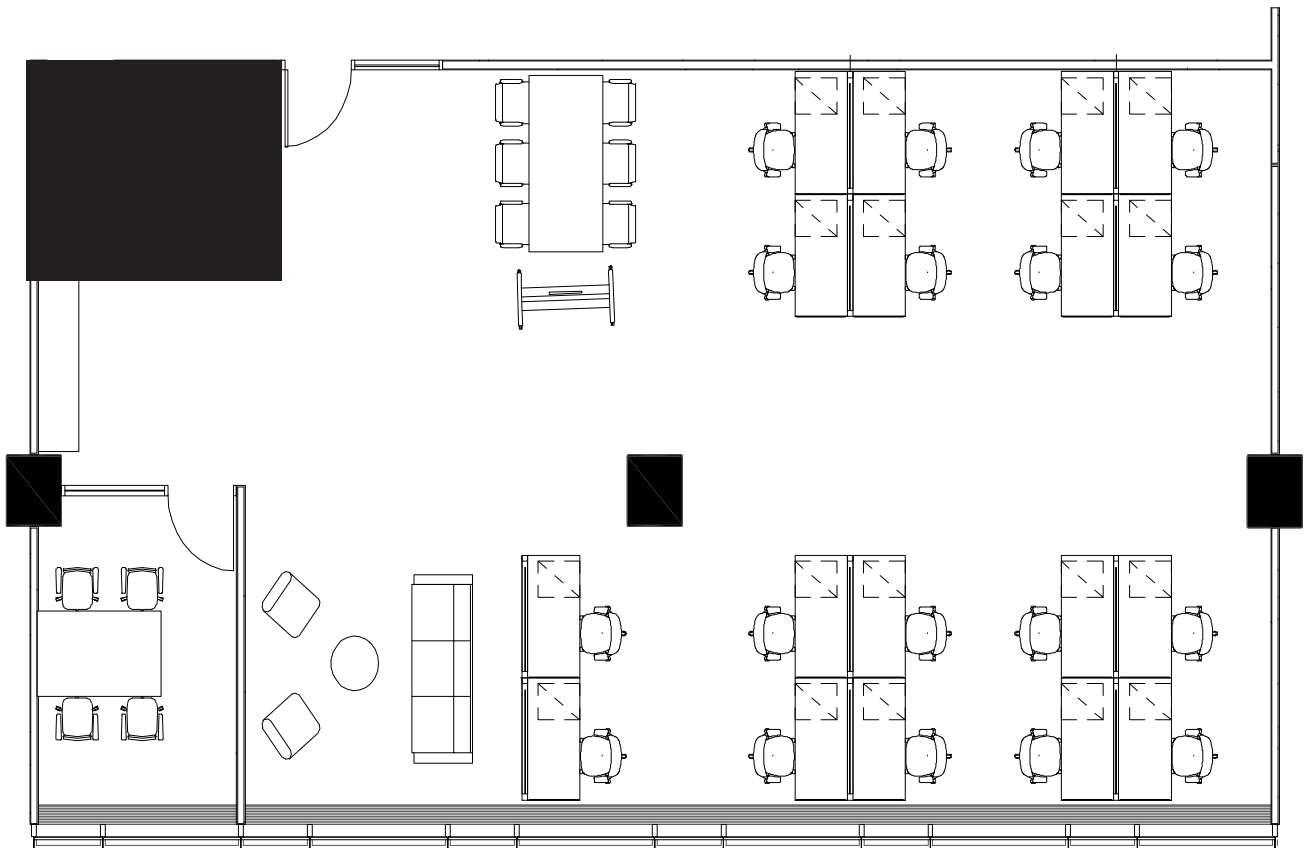

MaRS Waterfront

Waterfront Innovation Centre

155 Queens Quay East, Toronto, ON M5A 1B6

The Nucleus

Flexible workspace powered by MaRS and University of Toronto Entrepreneurship

FLOOR PLAN

SUITE #304 | 3,361 LSF

- Access to shared meeting rooms & phone booths
- Shared kitchen cafe & social/lounge area
- Mail Service
- Campus wide Wi-Fi