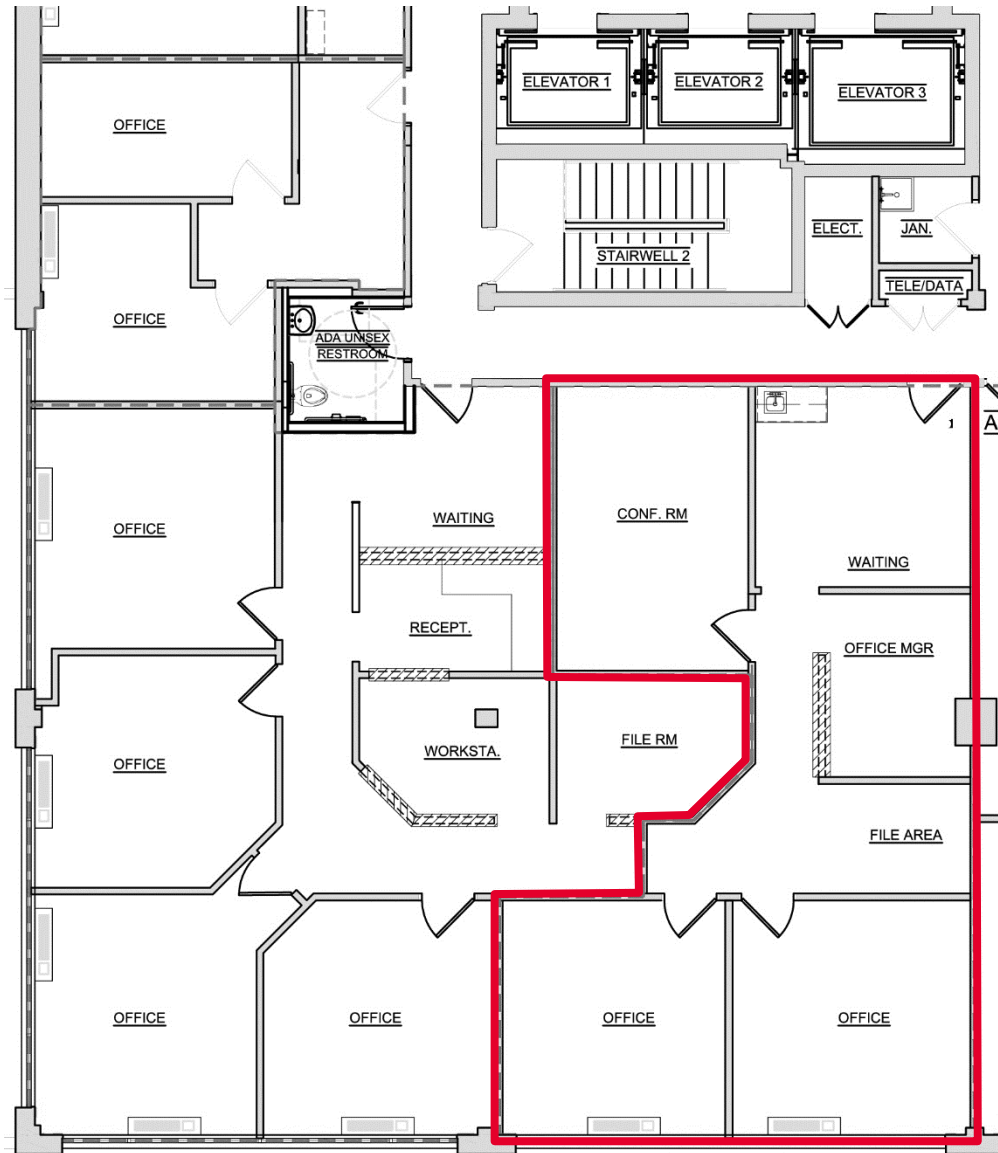

FOR LEASE
215 Washington Ave
Suite 750
1,097 RSF

For more information, contact:

Cushman & Wakefield

One East Pratt Street, Suite 700
Baltimore, MD 21202

T: +1 410 752 4285

cushmanwakefield.com