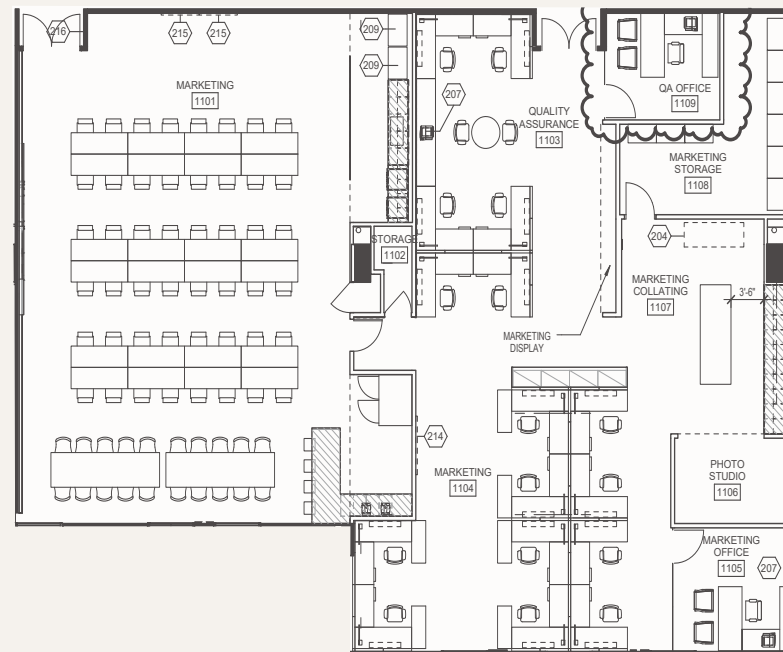

2701

LE JEUNE

Suite 1120
6,028 RSF

VIEW  Matterport

For more
information,
contact:

ERIC GROFFMAN
Executive Vice President
+1 786 390 7497
eric.groffman@cbre.com

CAMERON TALLON
Senior Vice President
+1 407 284 7455
cameron.tallon@cbre.com