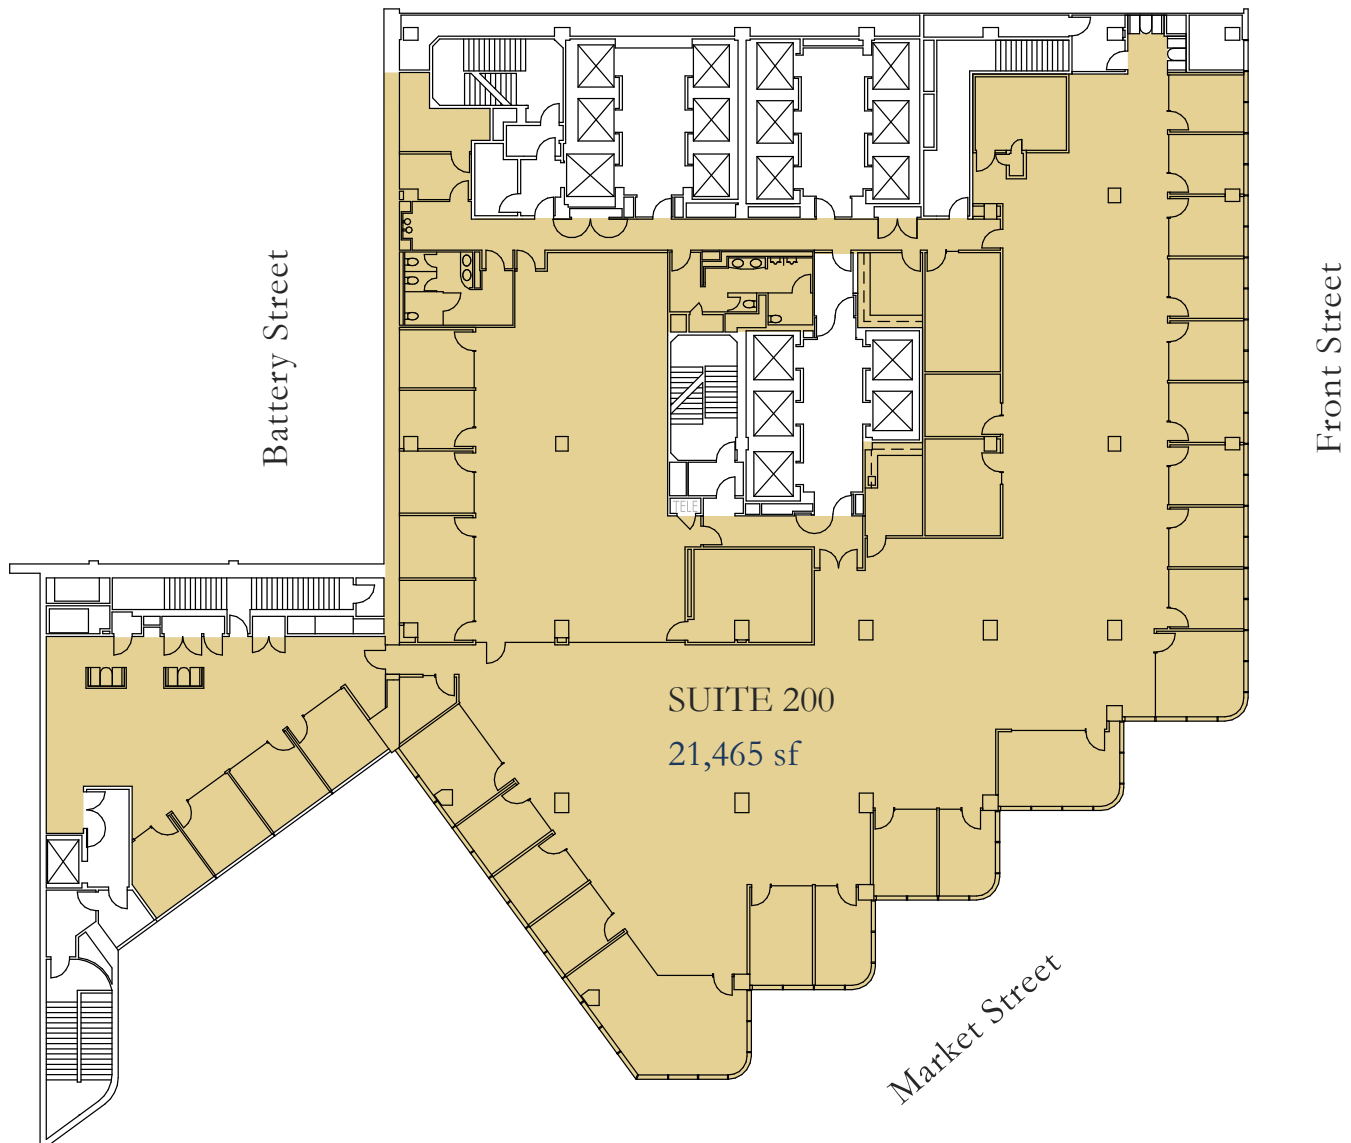

SUITE 200

21,465 sf

SUITE 200

- Available 10/1/25
- 26 private offices
- 3 conference rooms
- Kitchenette
- Storage/production area