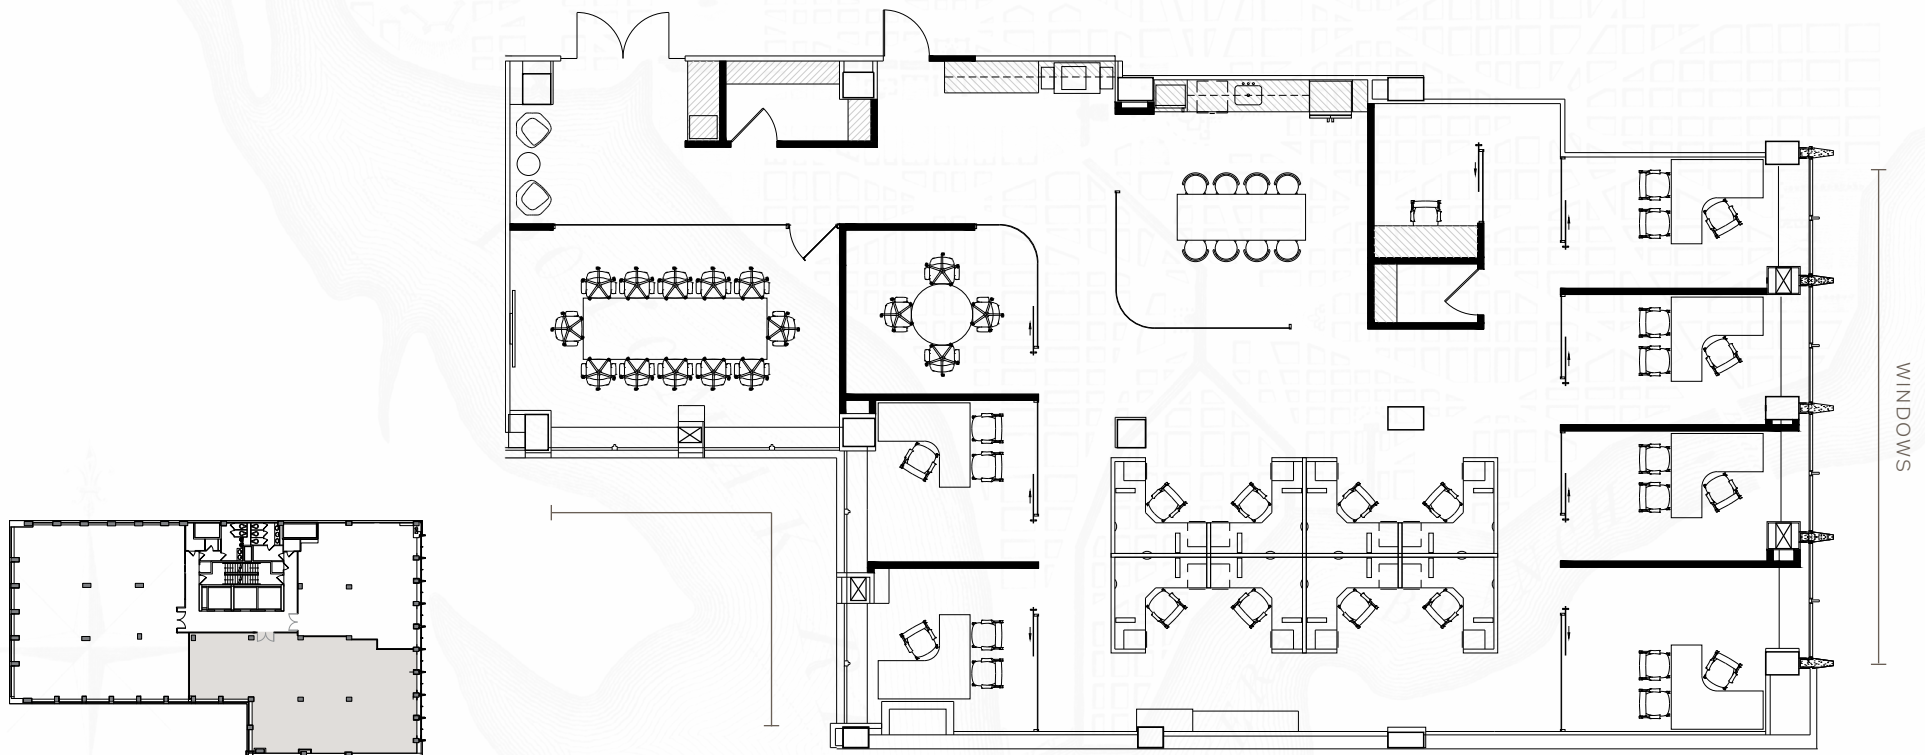

# THE MADISON OFFICE BUILDING

ELEVENTH FLOOR | SUITE 1101  
PLANNED SPEC SUITE | 3,737 RSF

THE MADISON  
OFFICE BUILDING

1155 15<sup>TH</sup> STREET NW

JOHN KLINKE | [jklinke@streamrealty.com](mailto:jklinke@streamrealty.com) (202) 595-1446