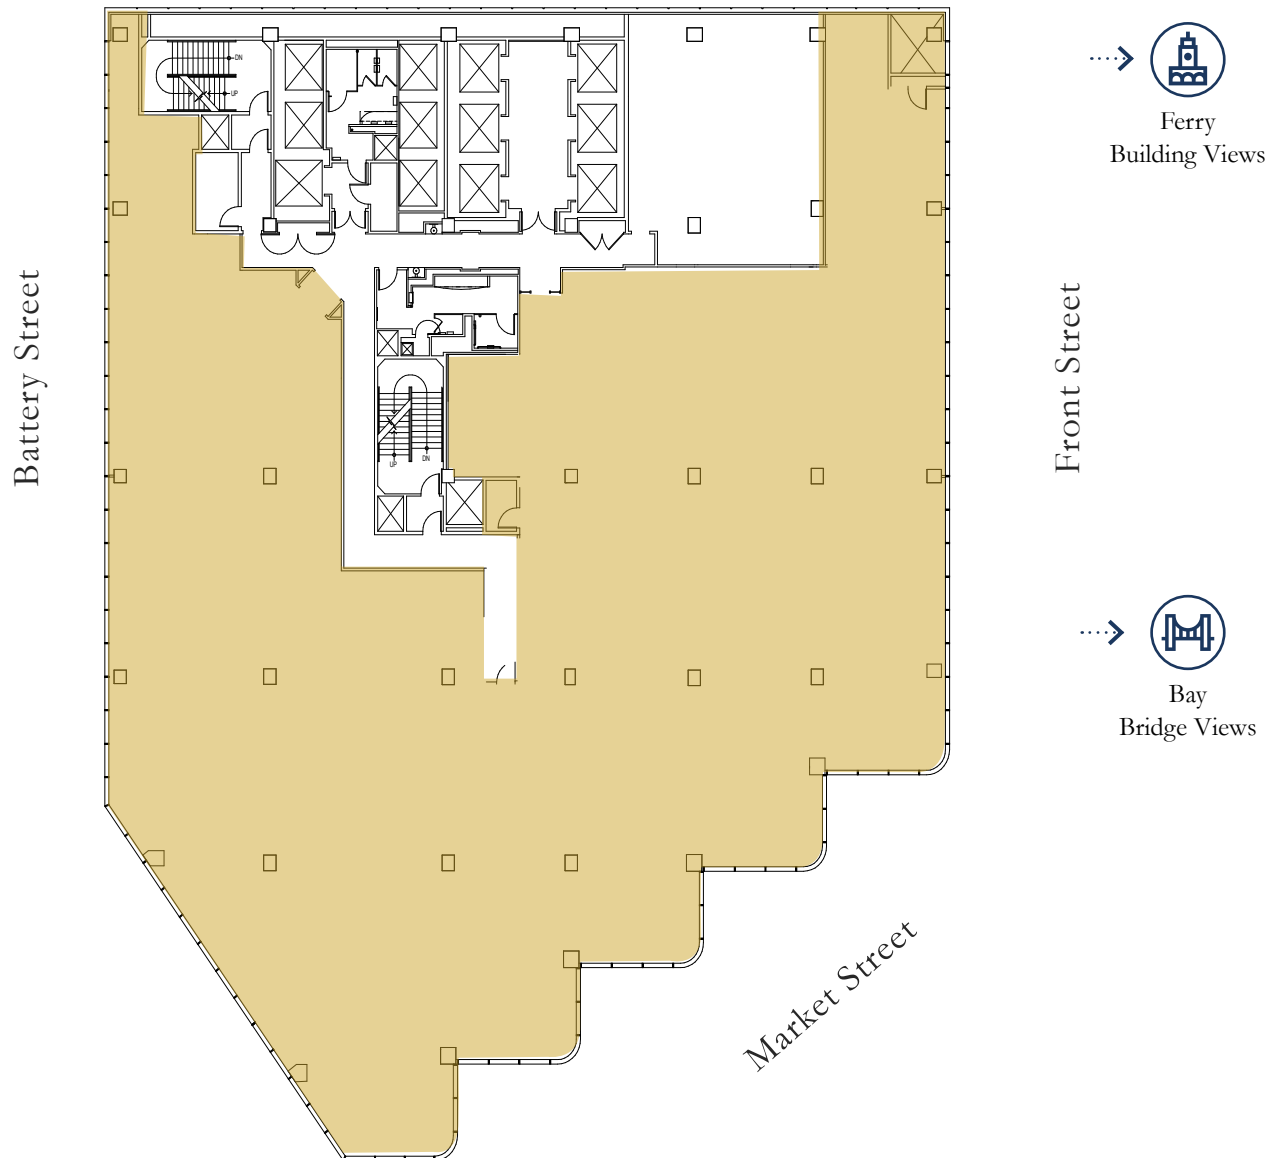

# SUITE 1900

17,999 sf

[Click Here for Virtual Tour](#)

## SUITE 1900

- Available now
- Full floor in “clean white-box” condition
- Outstanding views of the Ferry Building, Bay Bridge, and down Market Street
- Suite can be demised from 8,000 to 10,000 RSF
- Brand new upgrades to the common areas and restrooms