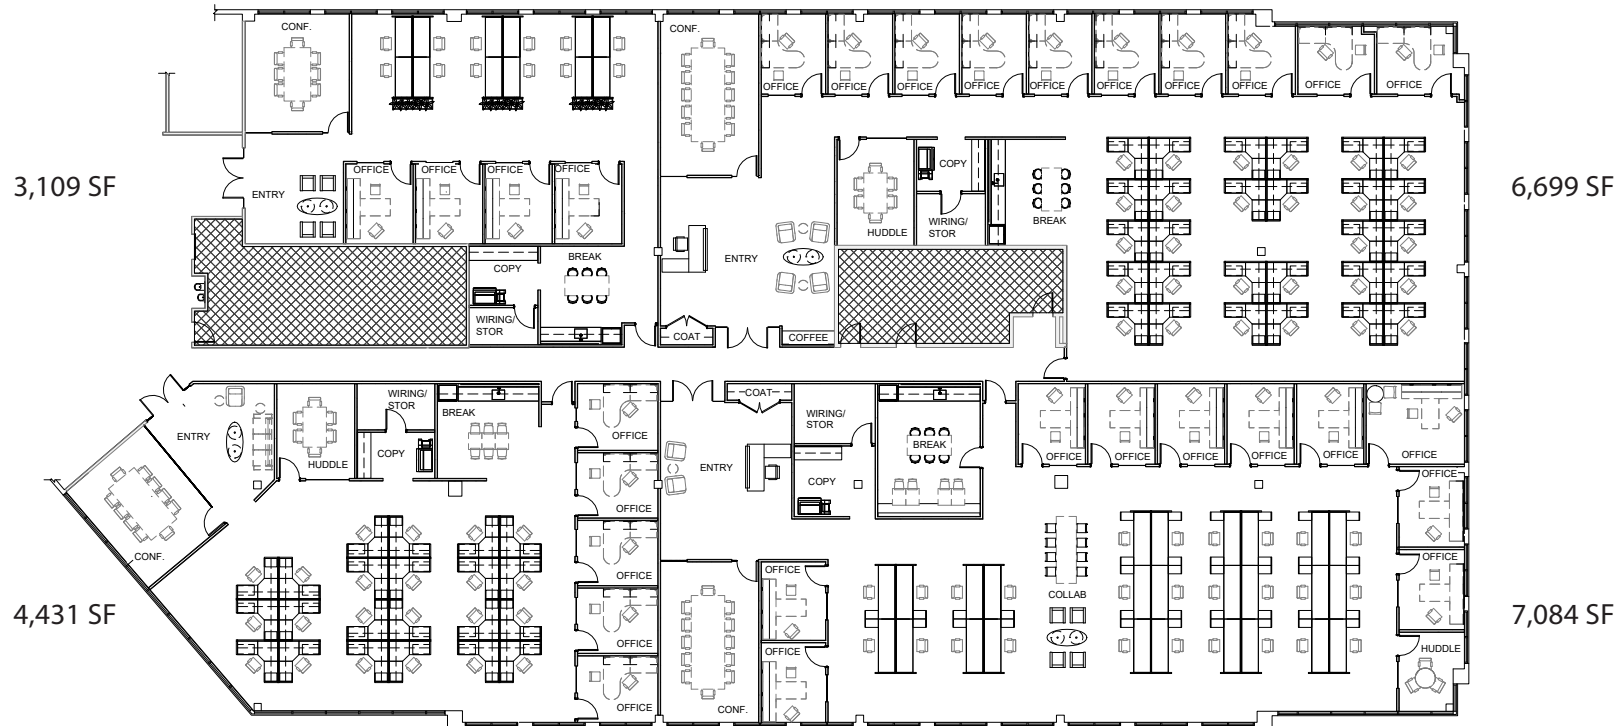

Suite 200 - Up to 21,348 square feet

SAMPLE SUBDIVISION OPTIONS

Furniture is not included - this plan is intended for a visual representation only to illustrate subdivision and layout options for the spaces.

The above floor plan is not to scale. The available space shown is believed to be correct but is subject to change.

Thomas Hernandez, SIOR, CCIM
(813) 494-4090 mobile
thernandez@ciminelli.com

OAKVIEW CENTER | 13101 TELECOM DRIVE • TAMPA, FLORIDA • 33637

Suite 200 - Up to 21,348 square feet

Thomas Hernandez, SIOR, CCIM
(813) 494-4090 mobile
thernandez@ciminelli.com