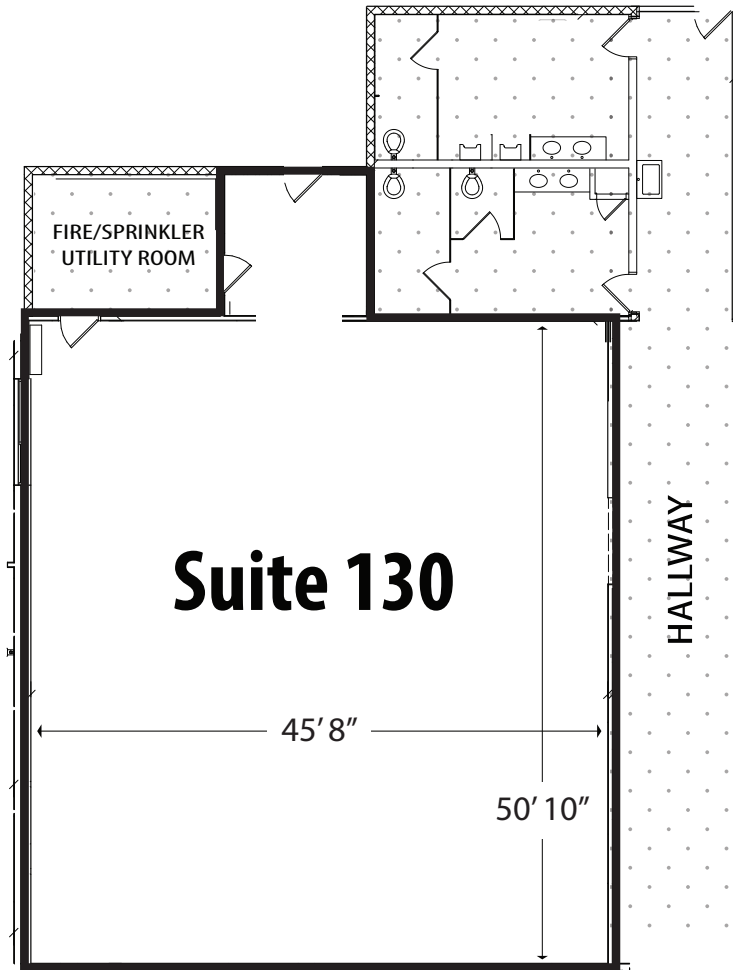

1 SCULLEY ROAD
MOLUMCO
INDUSTRIAL PARK
A LEXVEST PROPERTY

2,650 Rentable Square Feet

SUITE 130

Building B, Sculley Road, Ayer MA 01432

A Great Place To Grow Your Business

Owned & Operated by:

THE LEXVEST
GROUP