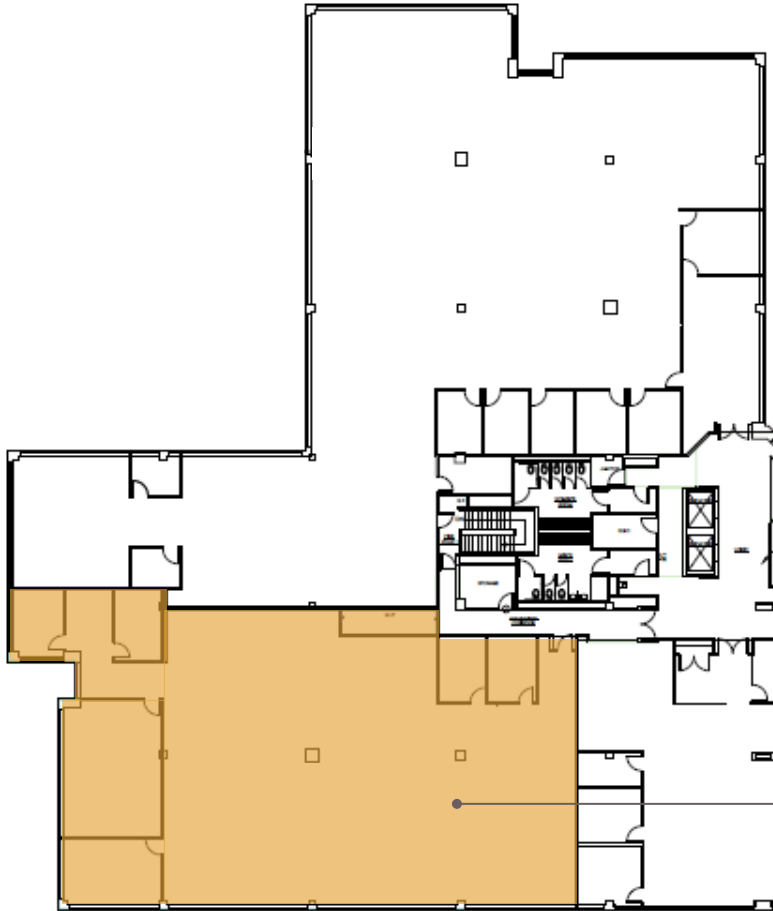

## 955 CHESTERBROOK BLVD Third Floor Availabilities

**SUITE 305**  
7,375 SF

JLL | Jones Lang LaSalle Brokerage, Inc.  
550 Swedesford Road, Suite 260  
Wayne, PA 19087

Doug Newbert  
610.249.2273  
doug.newbert@jll.com